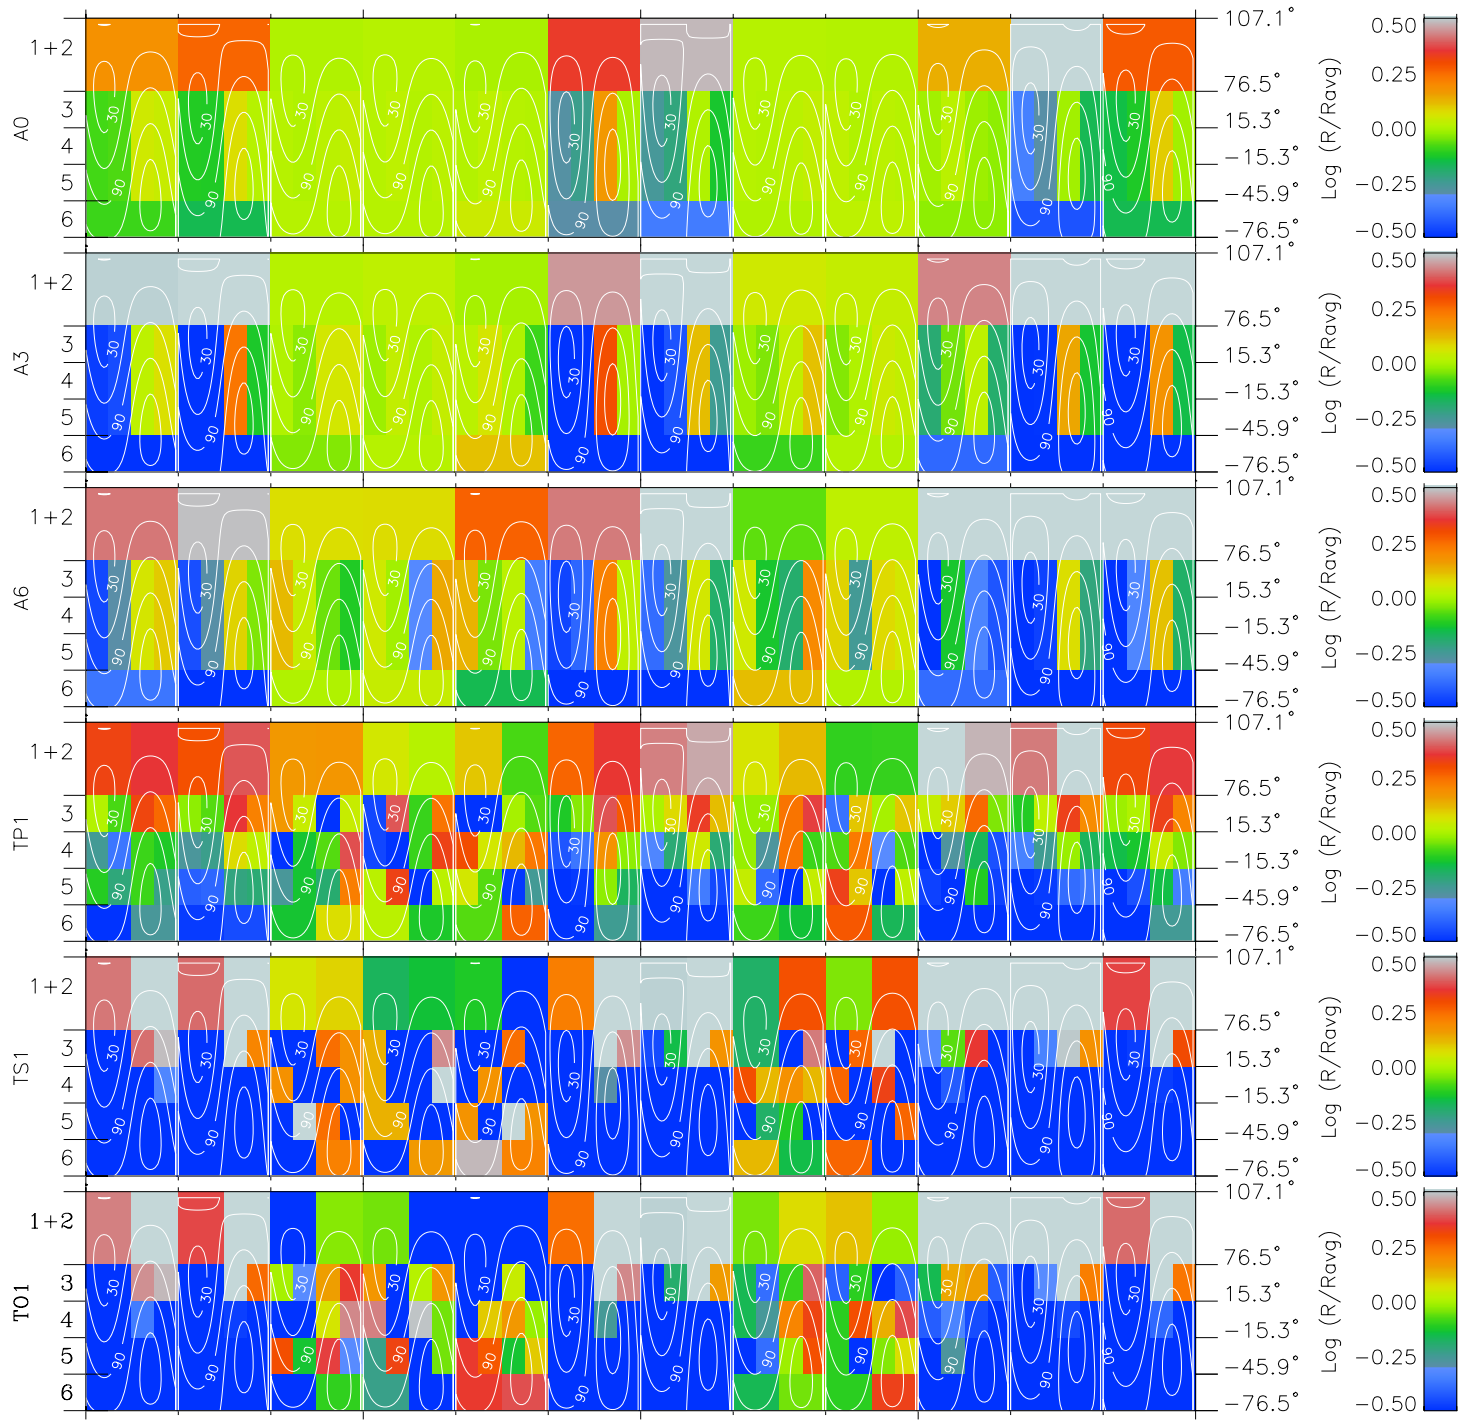

Galileo EPD Real Time All-Sky Anisotropies 96235

Software Version: RTSKY_MEAN V 1.20
 Data Production: 06-03-00
 Plot Production: Fri Sep 14 09:03:13 2001
 Color File: wondr3
 Geofactor File: 1.1

00:00:00 1996-235	235-06	235-12	235-18	00:00:00 1996-236	
+	+	+	+	+	
-39.03	-38.26	-37.49	-36.72	-35.93	X JSE(R _j)
-93.99	-93.51	-93.02	-92.51	-91.99	Y JSE(R _j)
-4.38	-4.32	-4.27	-4.21	-4.16	Z JSE(R _j)

- ◇ = Jupiter look direction
- = Corotation look direction