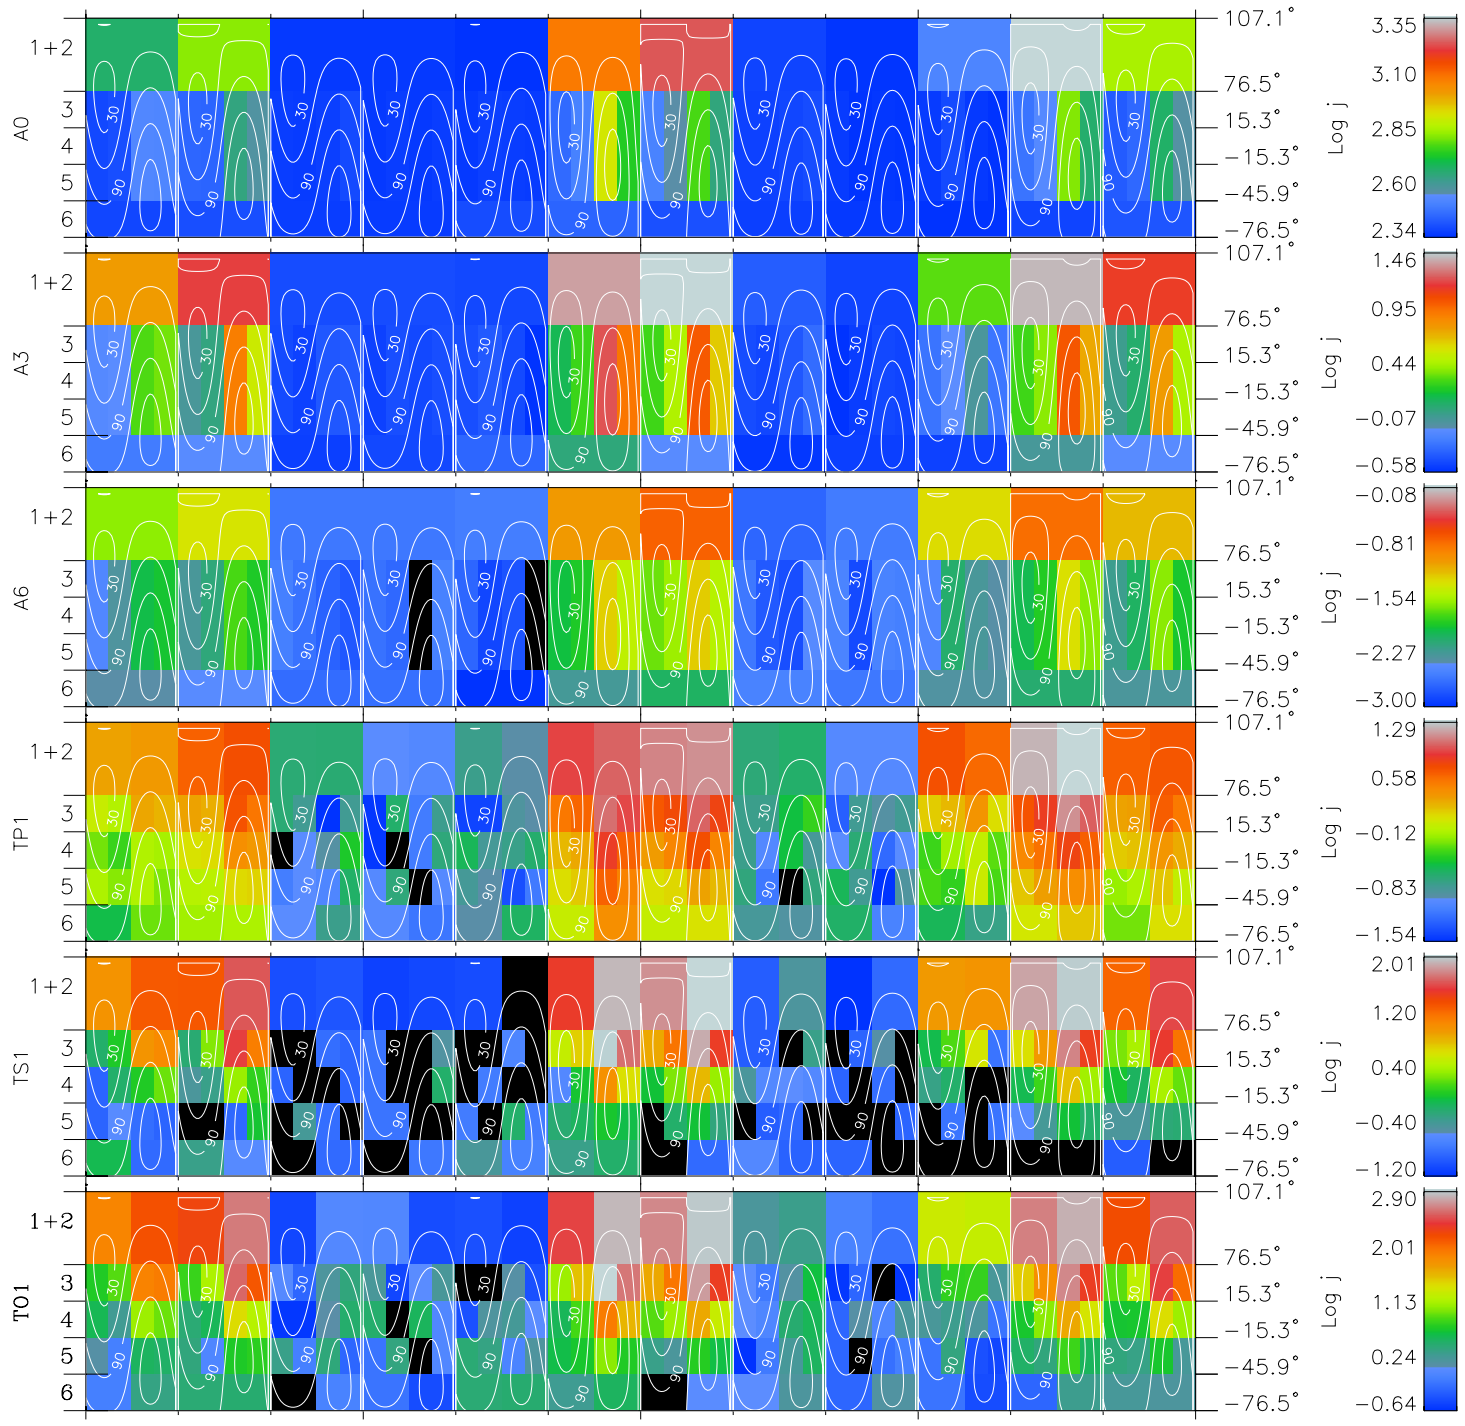

# Galileo EPD Real Time All-Sky Anisotropies 96235

Software Version: RTSKY\_FLUX V 1.20  
 Data Production: 06-03-00  
 Plot Production: Fri Sep 14 09:03:34 2001  
 Color File: wondr3  
 Geofactor File: 1.1

00:00:00 1996-235	235-06	235-12	235-18	00:00:00 1996-236	
+	+	+	+	+	X JSE(R <sub>j</sub> )
-39.03	-38.26	-37.49	-36.72	-35.93	Y JSE(R <sub>j</sub> )
-93.99	-93.51	-93.02	-92.51	-91.99	Z JSE(R <sub>j</sub> )
-4.38	-4.32	-4.27	-4.21	-4.16	

- ◇ = Jupiter look direction
- = Corotation look direction