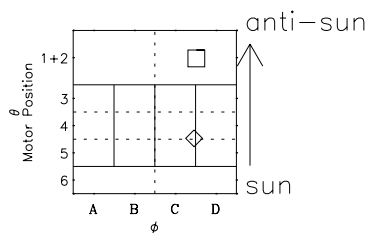

Galileo EPD Real-Time Omni 96235

Software Version: RTLINE_OMNI V 1.20
Data Production: 06-03-00
Plot Production: Fri Sep 14 09:05:52 2001

◇ = Jupiter look direction
□ = Corotation look direction