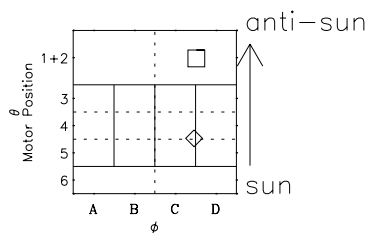

# Galileo EPD Real-Time Omni 96235

Software Version: RTLINE\_OMNI V 1.20  
Data Production: 06-03-00  
Plot Production: Fri Sep 14 09:05:51 2001

◇ = Jupiter look direction  
□ = Corotation look direction