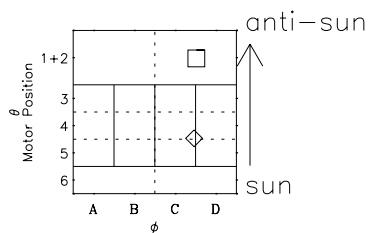

Galileo EPD Real-Time Omni 96235

Software Version: RTLINE_OMNI V 1.20
Data Production: 06-03-00
Plot Production: Fri Sep 14 09:05:49 2001

- ◇ = Jupiter look direction
- = Corotation look direction