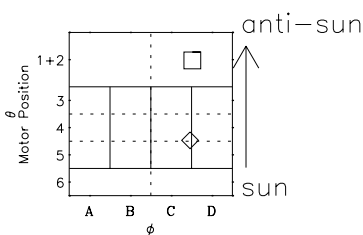

# Galileo EPD Real-Time Six-Sector 96235

Software Version: RTLINE\_R6 V 1.20  
Data Production: 06-03-00  
Plot Production: Fri Sep 14 09:06:04 2001

◇ = Jupiter look direction  
□ = Corotation look direction