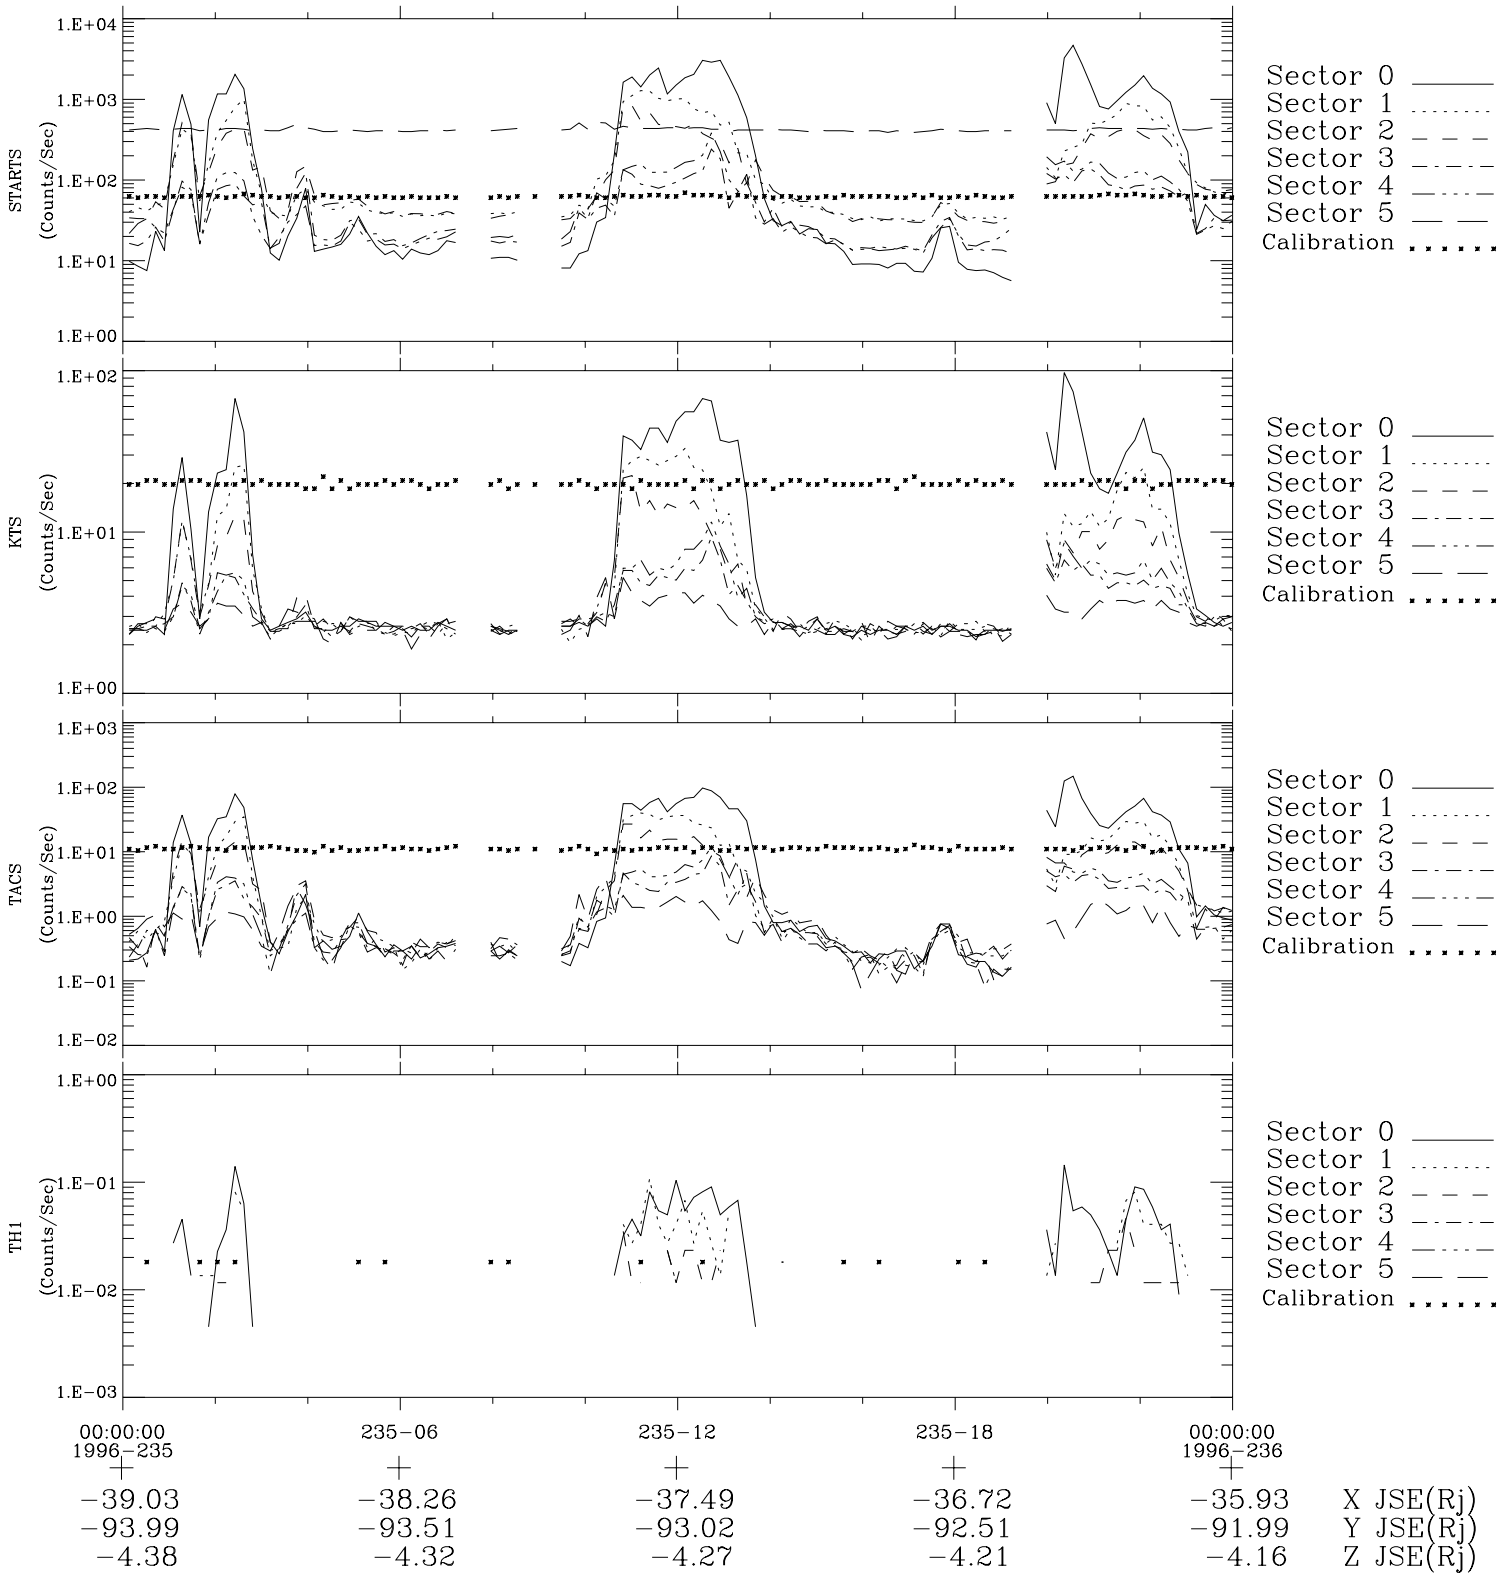

# Galileo EPD Real-Time Six-Sector 96235

Software Version: RTLINE\_R6 V 1.20  
Data Production: 06-03-00  
Plot Production: Fri Sep 14 09:06:04 2001

◇ = Jupiter look direction  
□ = Corotation look direction