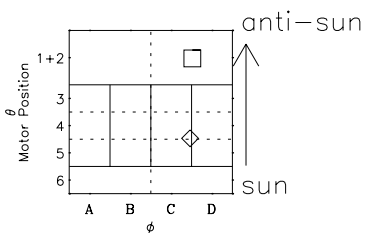

# Galileo EPD Real-Time Six-Sector 96235

Software Version: RTLINE\_R6 V 1.20  
Data Production: 06-03-00  
Plot Production: Fri Sep 14 09:06:01 2001

◇ = Jupiter look direction  
□ = Corotation look direction