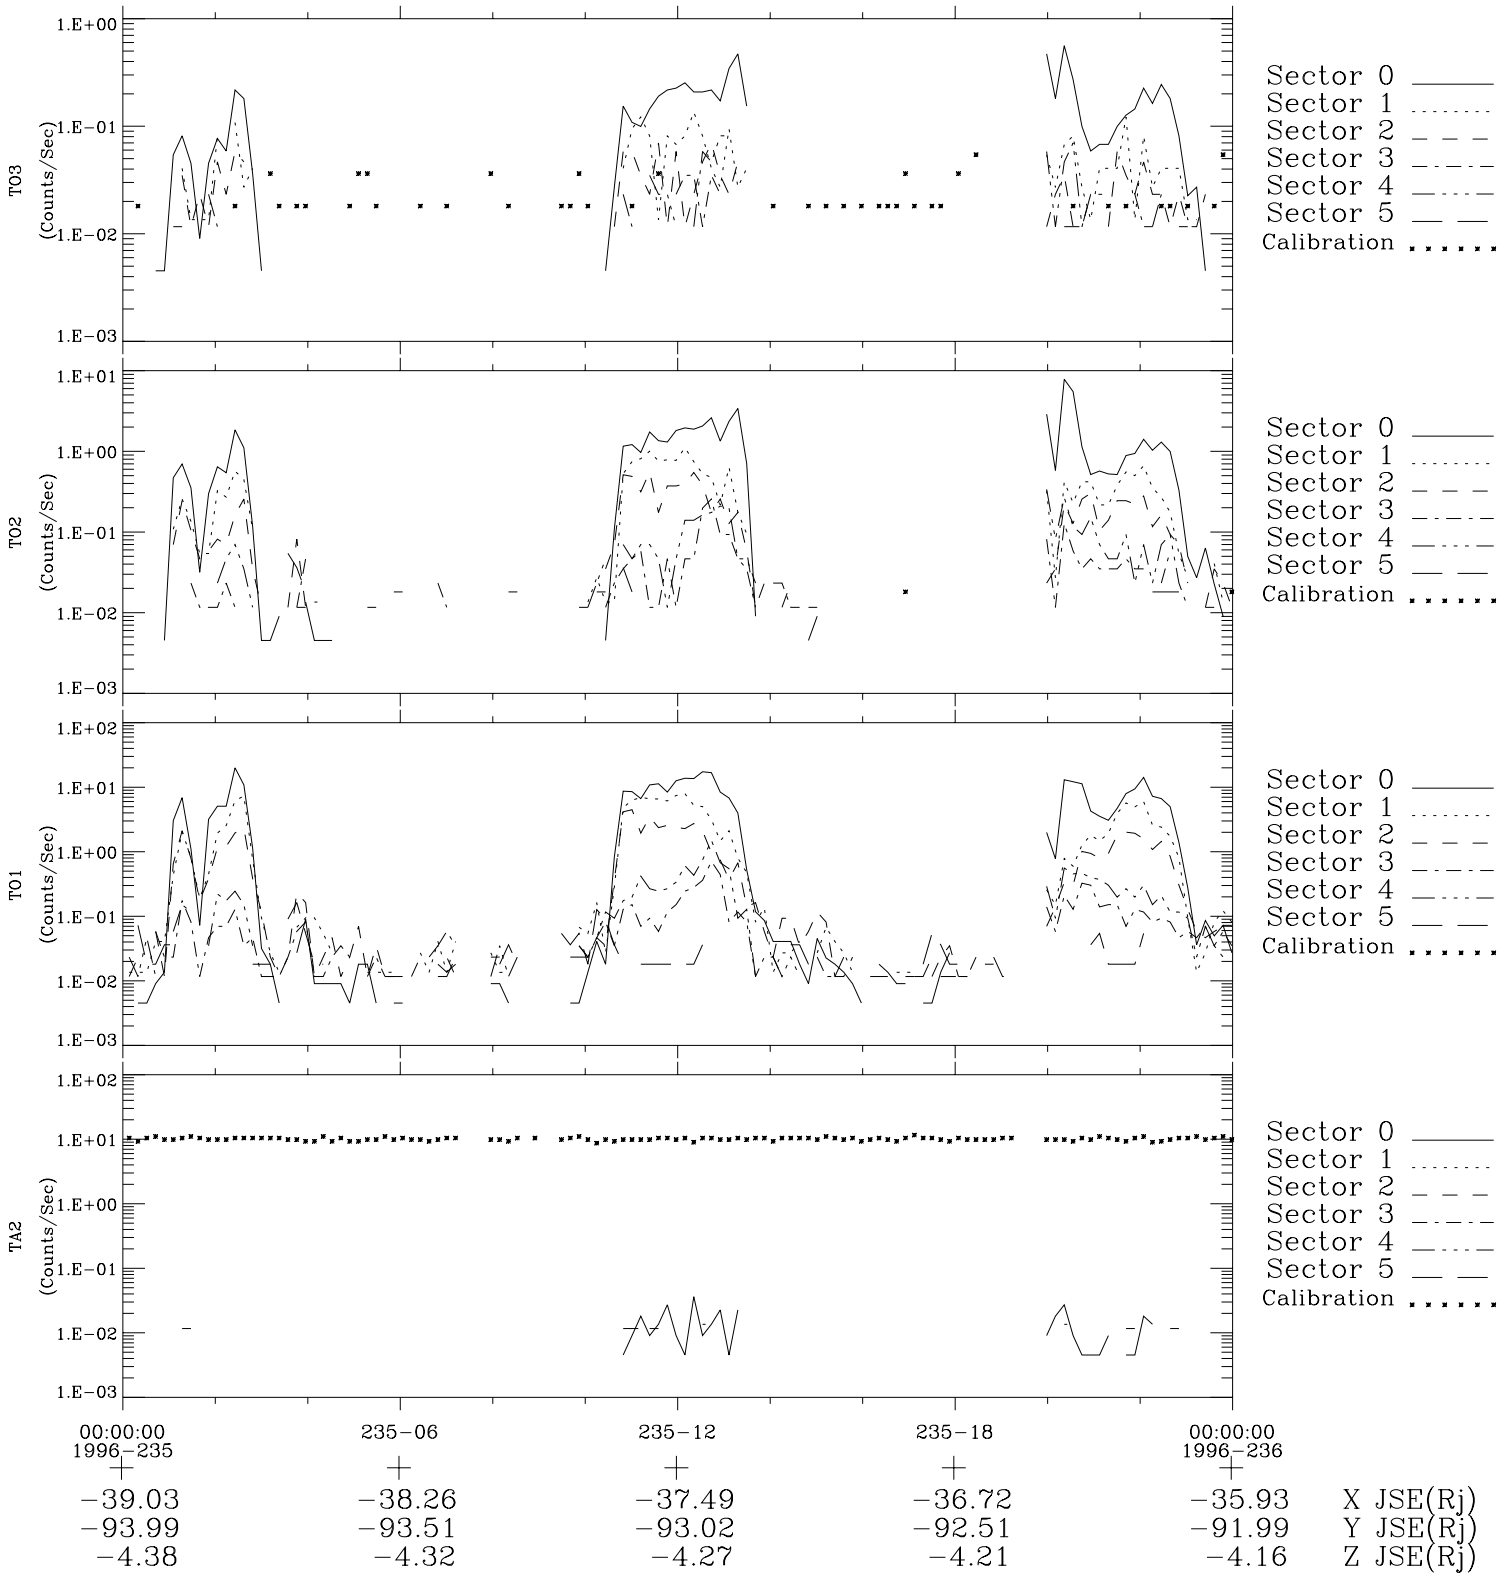

# Galileo EPD Real-Time Six-Sector 96235

Software Version: RTLINE\_R6 V 1.20  
Data Production: 06-03-00  
Plot Production: Fri Sep 14 09:06:01 2001

◇ = Jupiter look direction  
□ = Corotation look direction