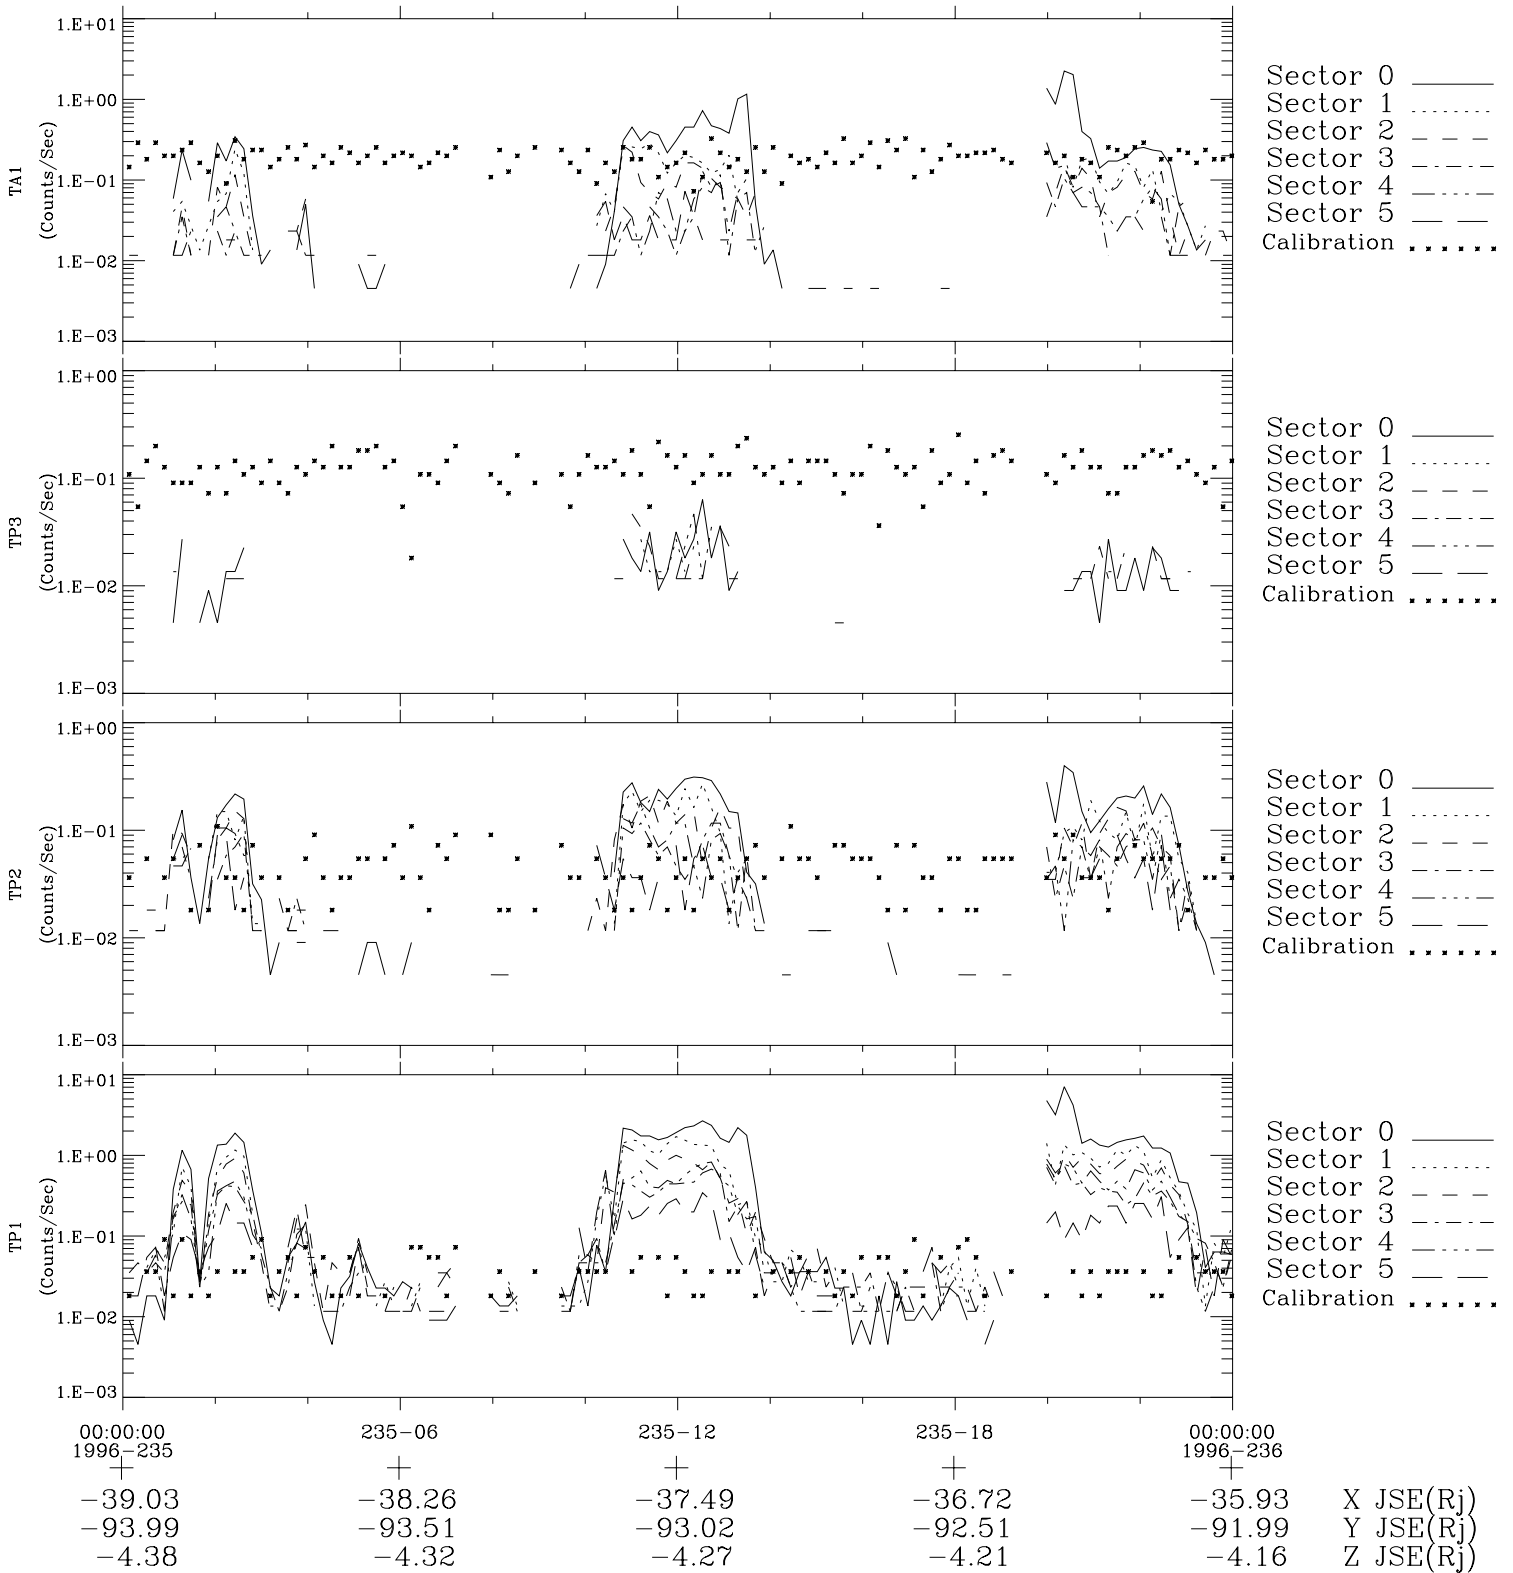

Galileo EPD Real-Time Six-Sector 96235

Software Version: RTLINE_R6 V 1.20
Data Production: 06-03-00
Plot Production: Fri Sep 14 09:06:00 2001

◇ = Jupiter look direction
□ = Corotation look direction