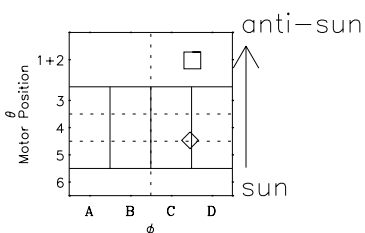

Galileo EPD Real-Time Six-Sector 96235

Software Version: RTLINE_R6 V 1.20
Data Production: 06-03-00
Plot Production: Fri Sep 14 09:06:00 2001

◇ = Jupiter look direction
□ = Corotation look direction