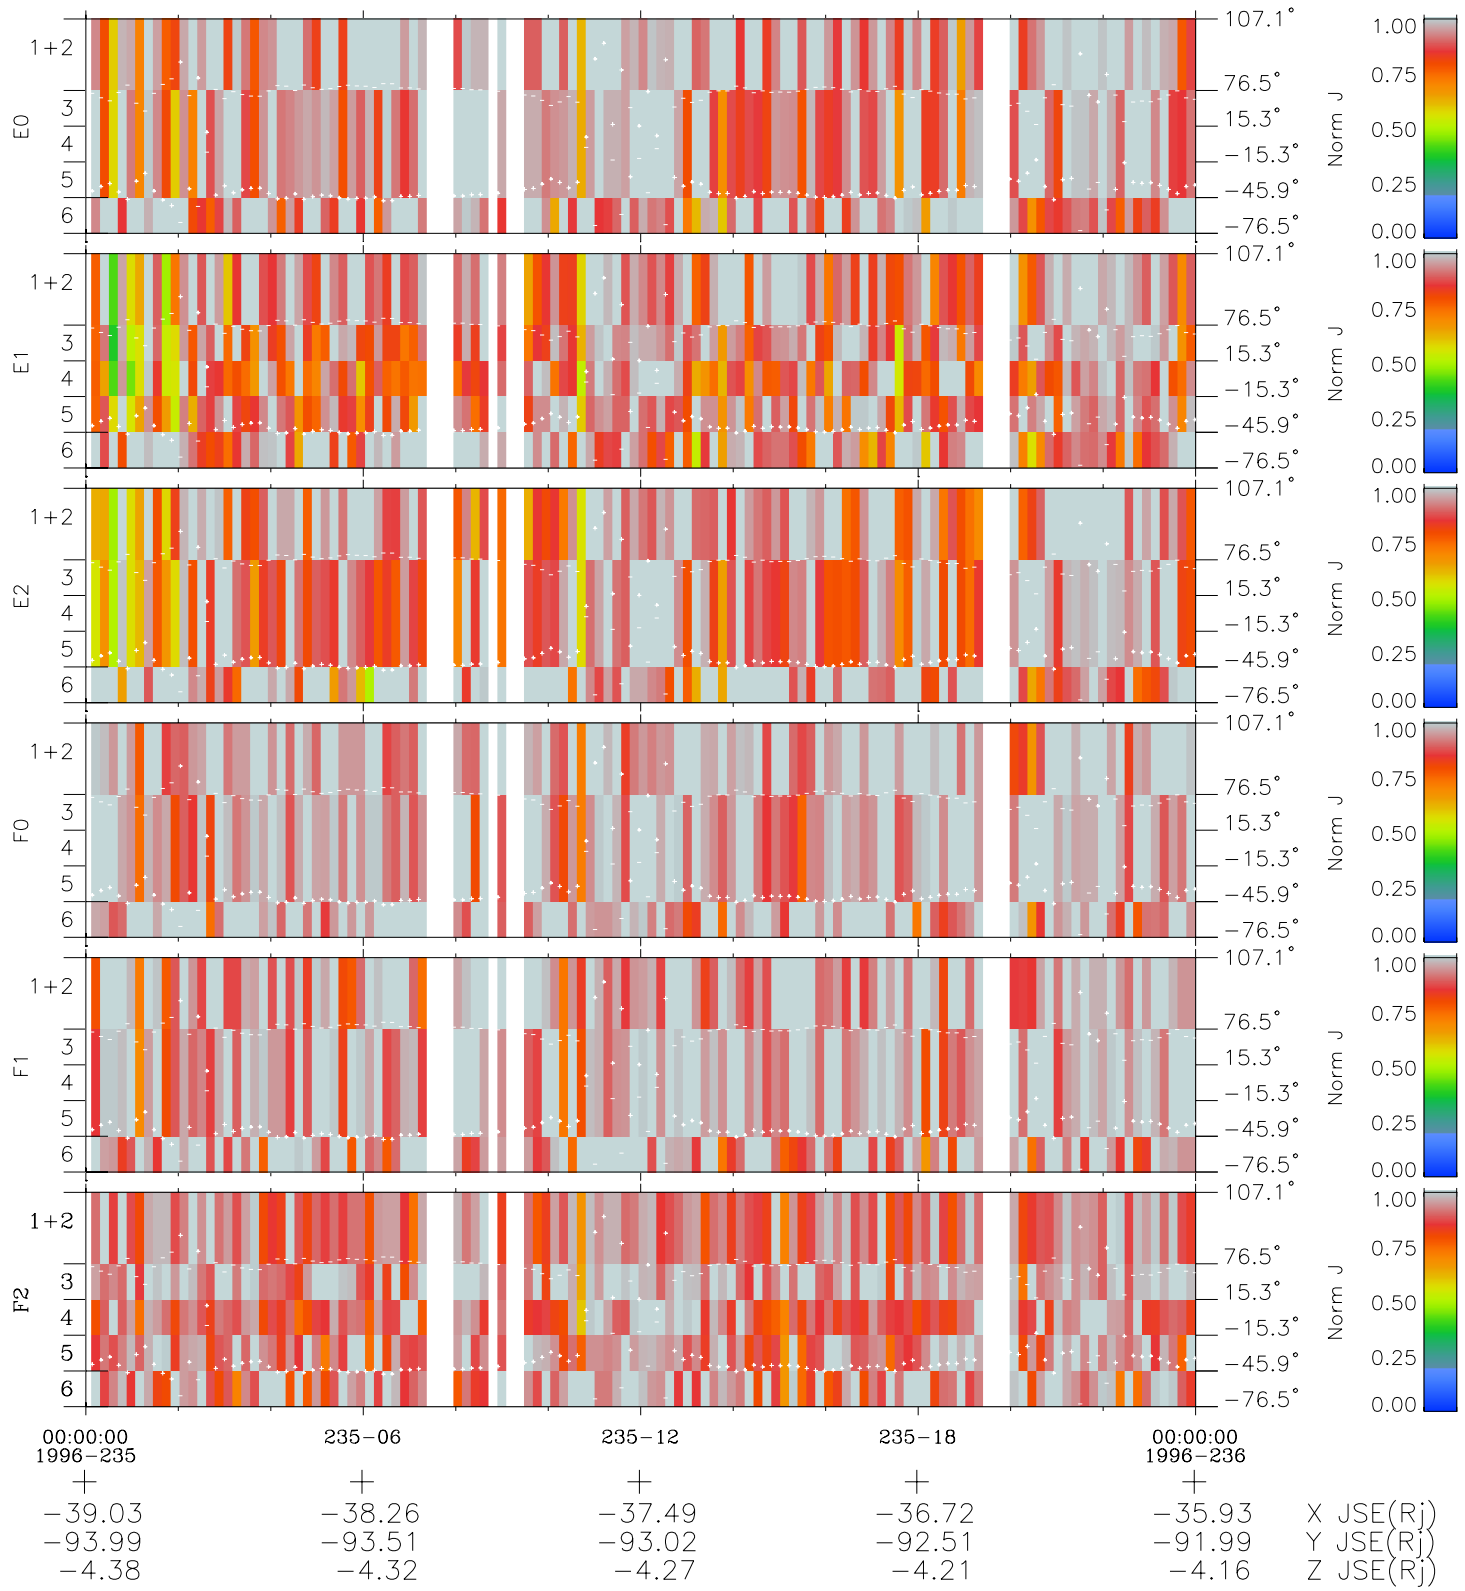

Galileo EPD Real Elevation Anisotropies 96235

Software Version: RTELEV_NORM V 1.20
 Data Production: 06-03-00
 Plot Production: Fri Sep 14 09:04:55 2001
 Color File: wondr3
 Geofactor File: 1.1

◇ = Jupiter look direction
 □ = Corotation look direction