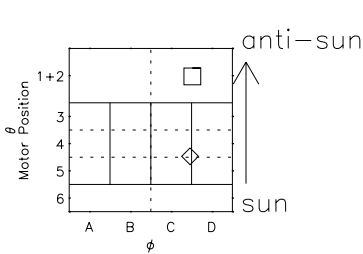

Galileo EPD Real Elevation Anisotropies 96235

Software Version: RTELEV_NORM V 1.20
 Data Production: 06-03-00
 Plot Production: Fri Sep 14 09:04:55 2001
 Color File: wondr3
 Geofactor File: 1.1

◇ = Jupiter look direction
 □ = Corotation look direction