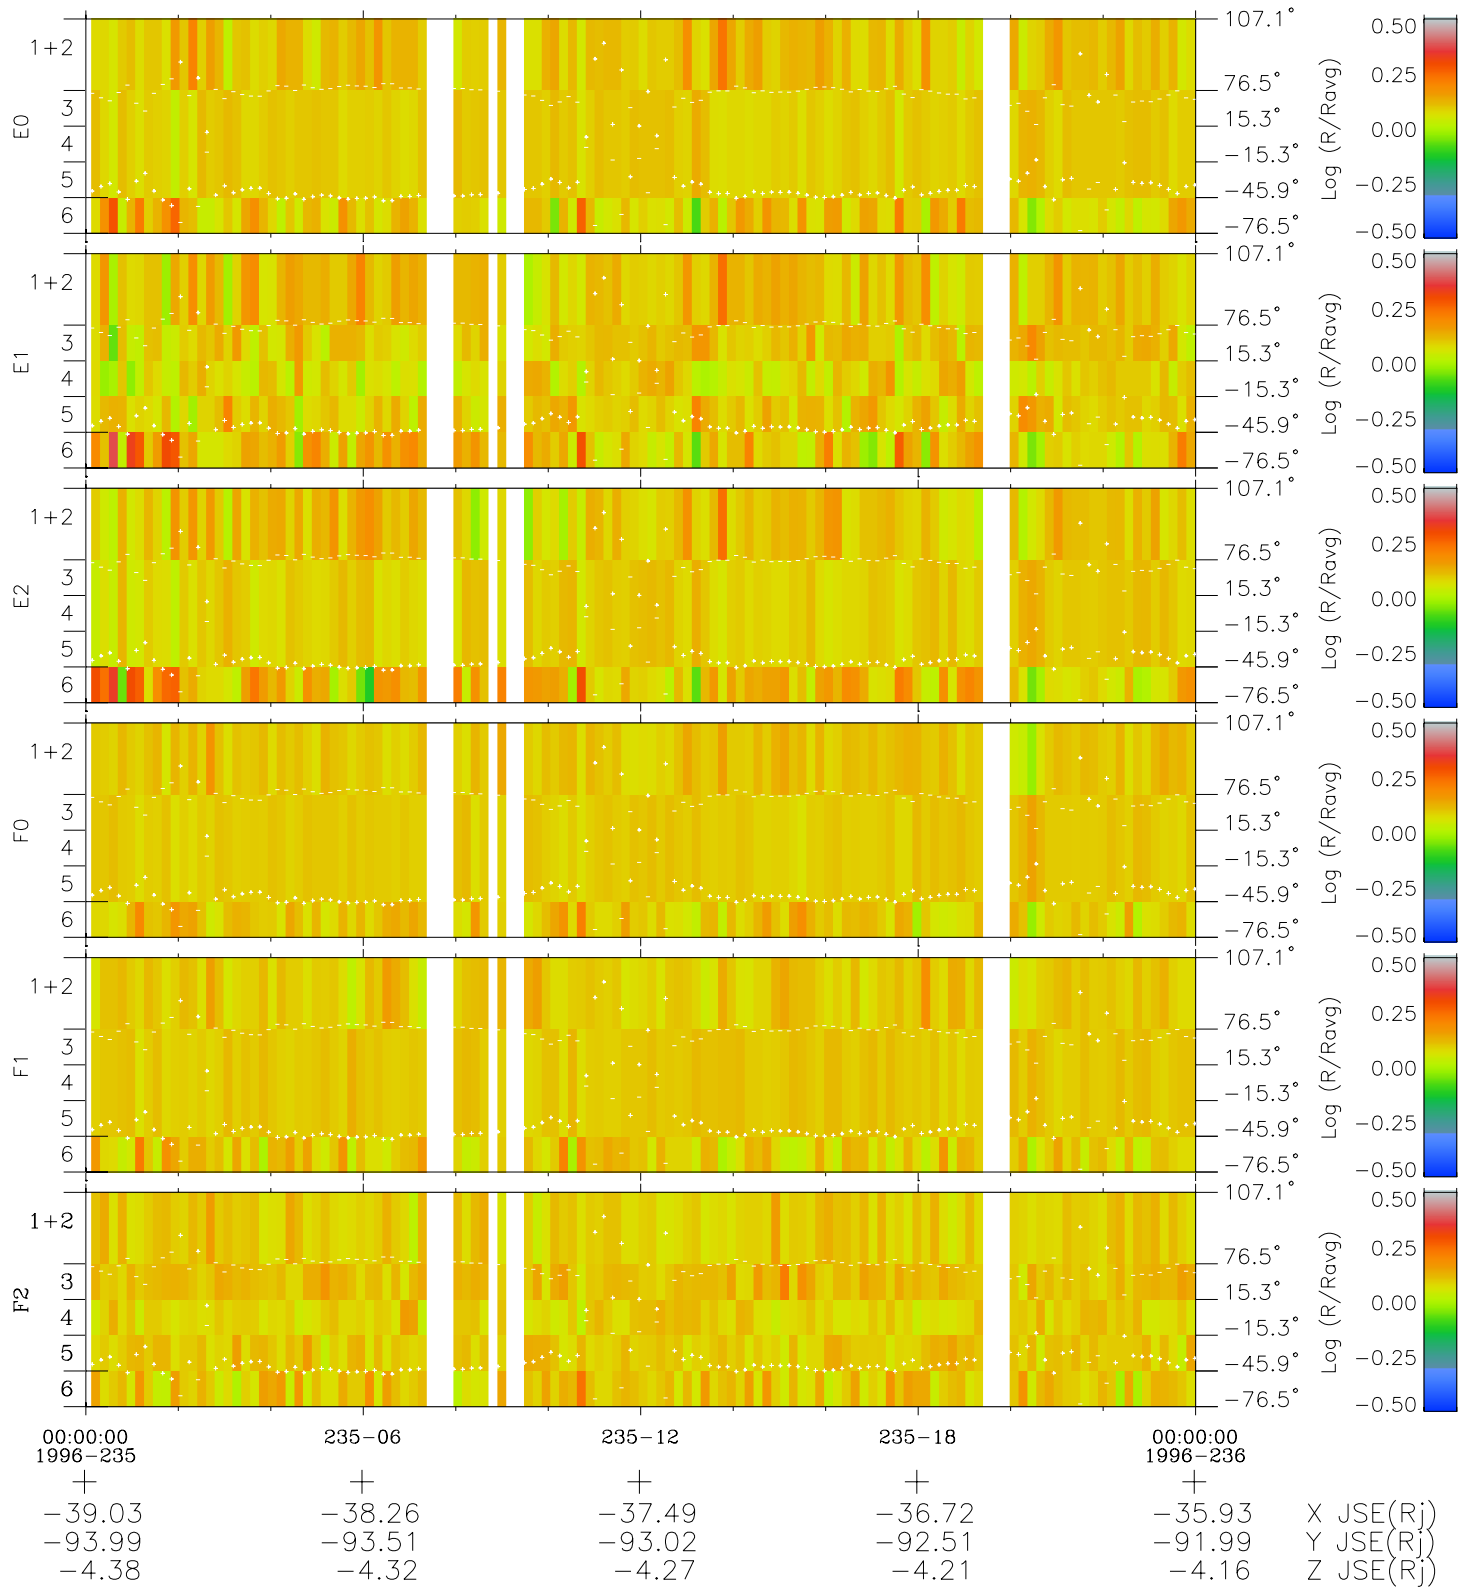

# Galileo EPD Real Elevation Anisotropies 96235

Software Version: RTELEV\_MEAN V 1.20  
 Data Production: 06-03-00  
 Plot Production: Fri Sep 14 09:04:21 2001  
 Color File: wondr3  
 Geofactor File: 1.1

- ◇ = Jupiter look direction
- = Corotation look direction