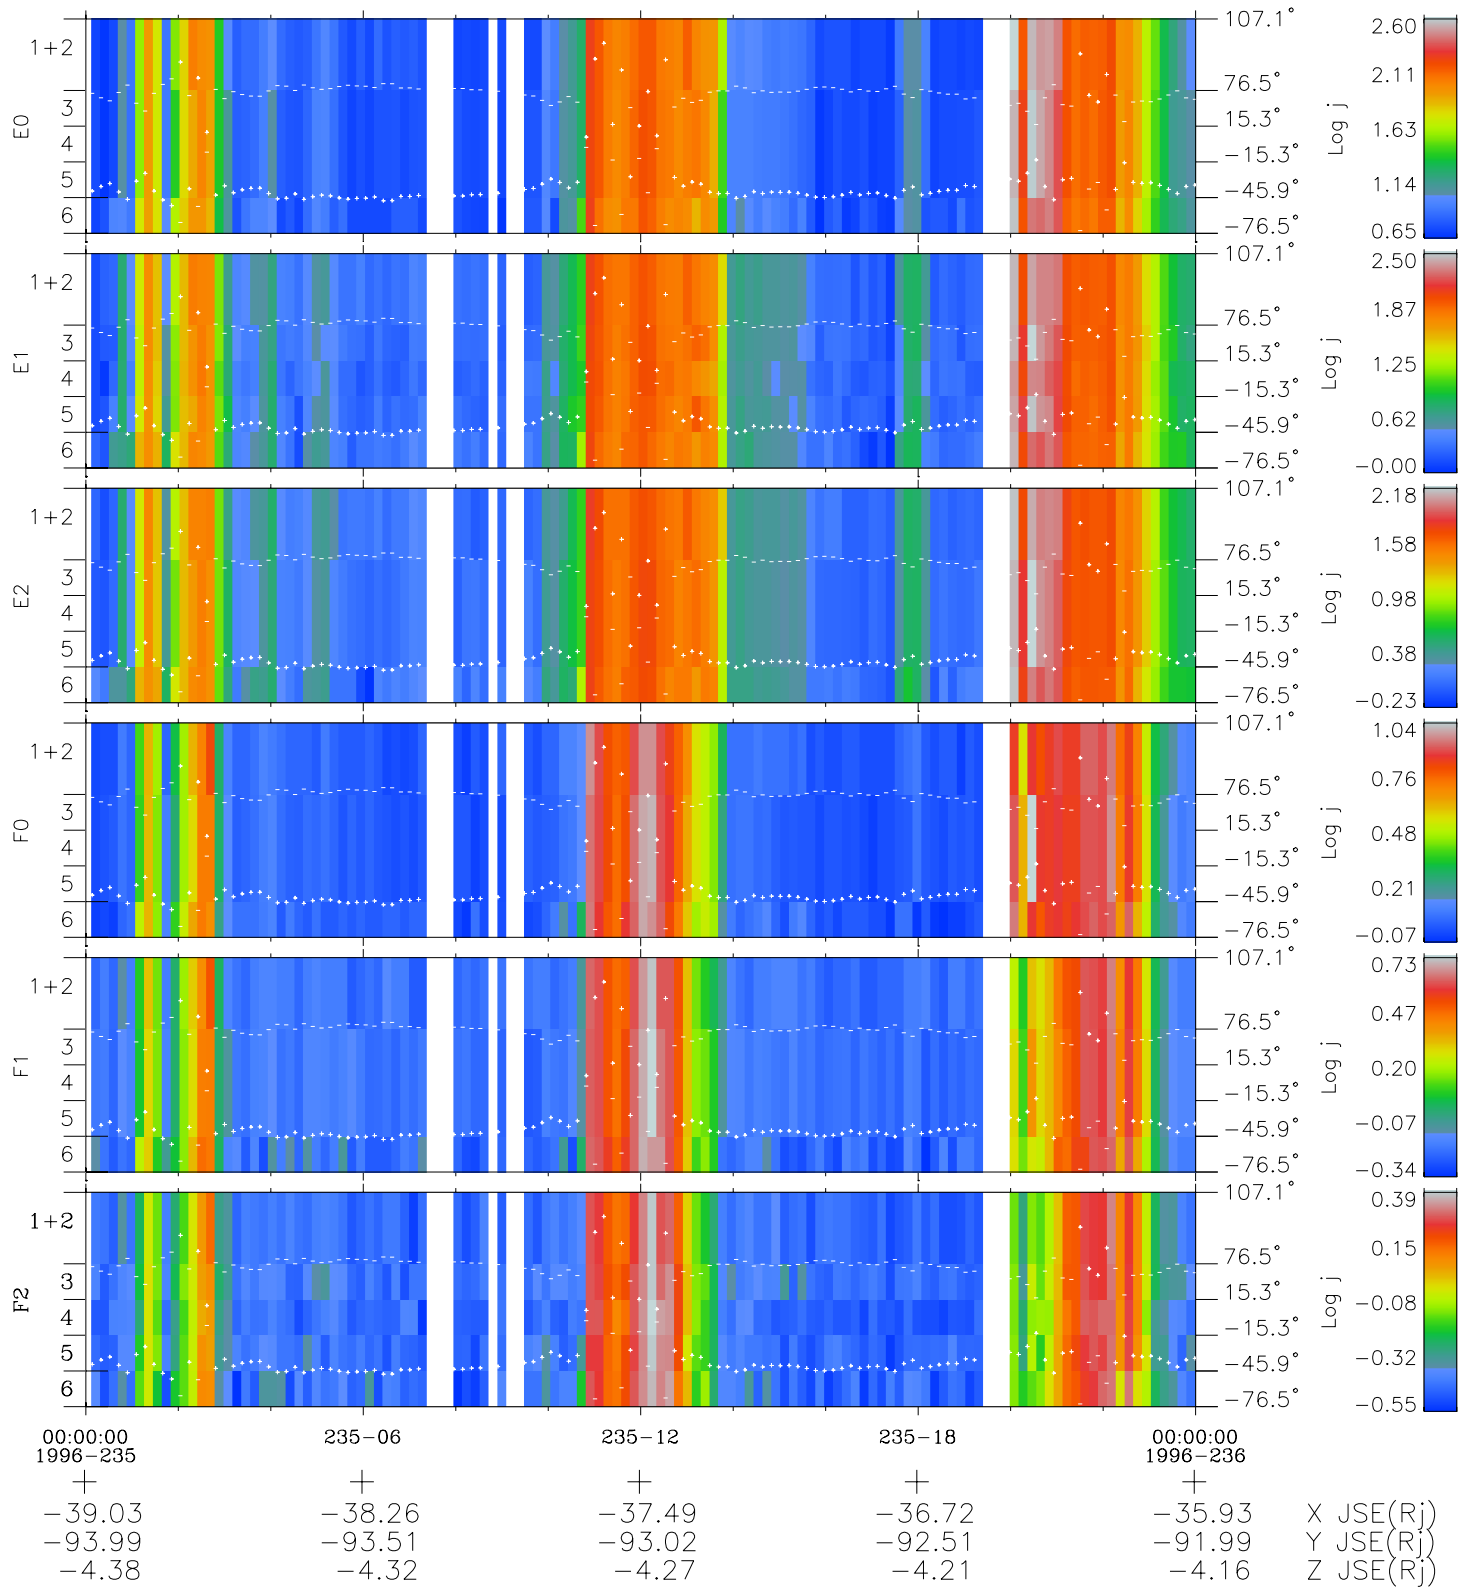

Galileo EPD Real Elevation Anisotropies 96235

Software Version: RTELEV_FLUX V 1.20
Data Production: 06-03-00
Plot Production: Fri Sep 14 09:04:37 2001
Color File: wondr3
Geofactor File: 1.1

- ◇ = Jupiter look direction
- = Corotation look direction