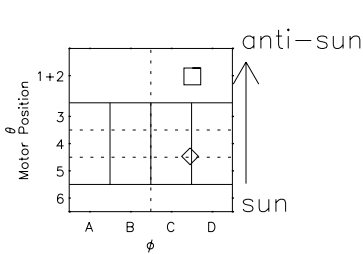

Galileo EPD Real Elevation Anisotropies 96235

Software Version: RTELEV_FLUX V 1.20
Data Production: 06-03-00
Plot Production: Fri Sep 14 09:04:37 2001
Color File: wondr3
Geofactor File: 1.1

- ◇ = Jupiter look direction
- = Corotation look direction