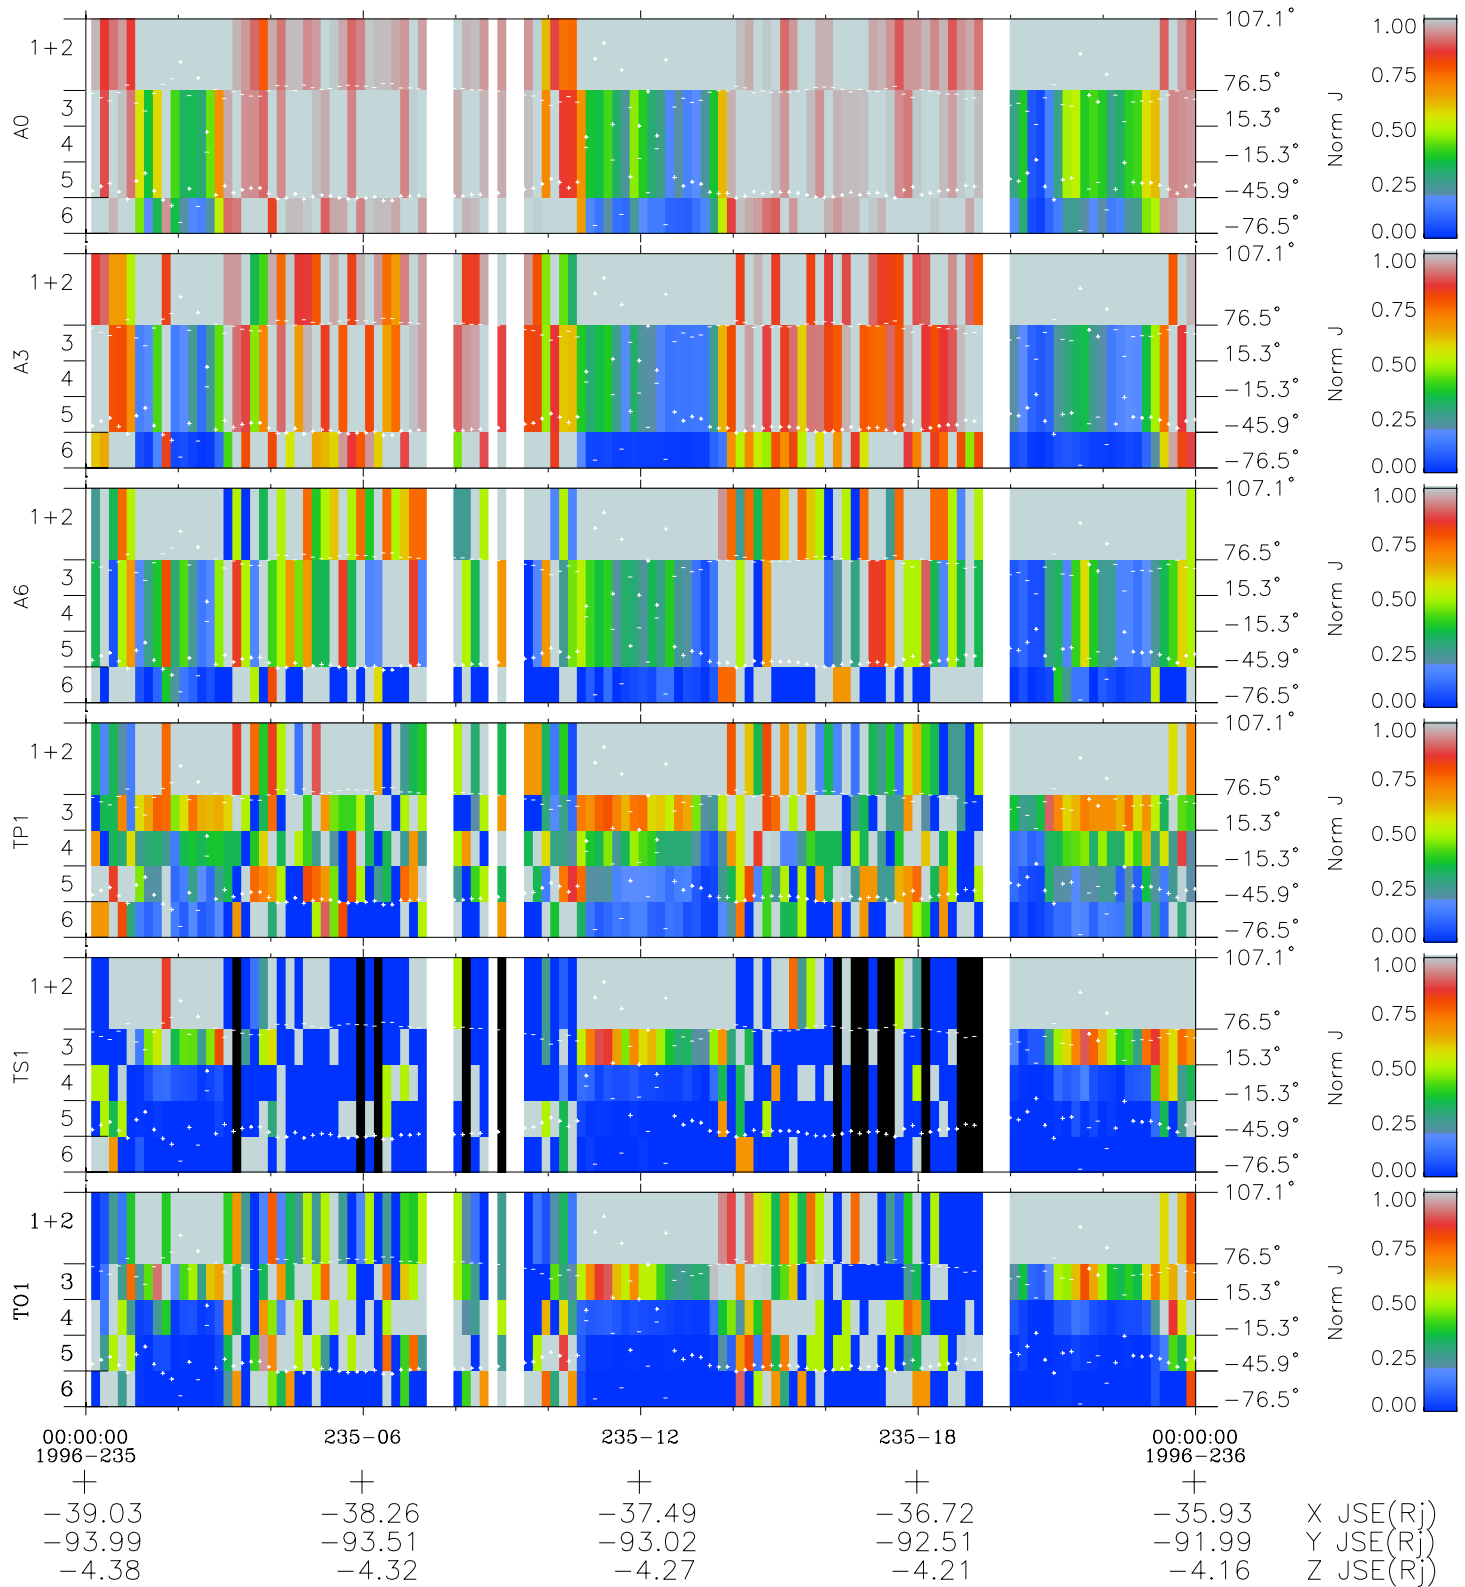

Galileo EPD Real Elevation Anisotropies 96235

Software Version: RTELEV_NORM V 1.20
Data Production: 06-03-00
Plot Production: Fri Sep 14 09:04:47 2001
Color File: wondr3
Geofactor File: 1.1

◇ = Jupiter look direction
□ = Corotation look direction