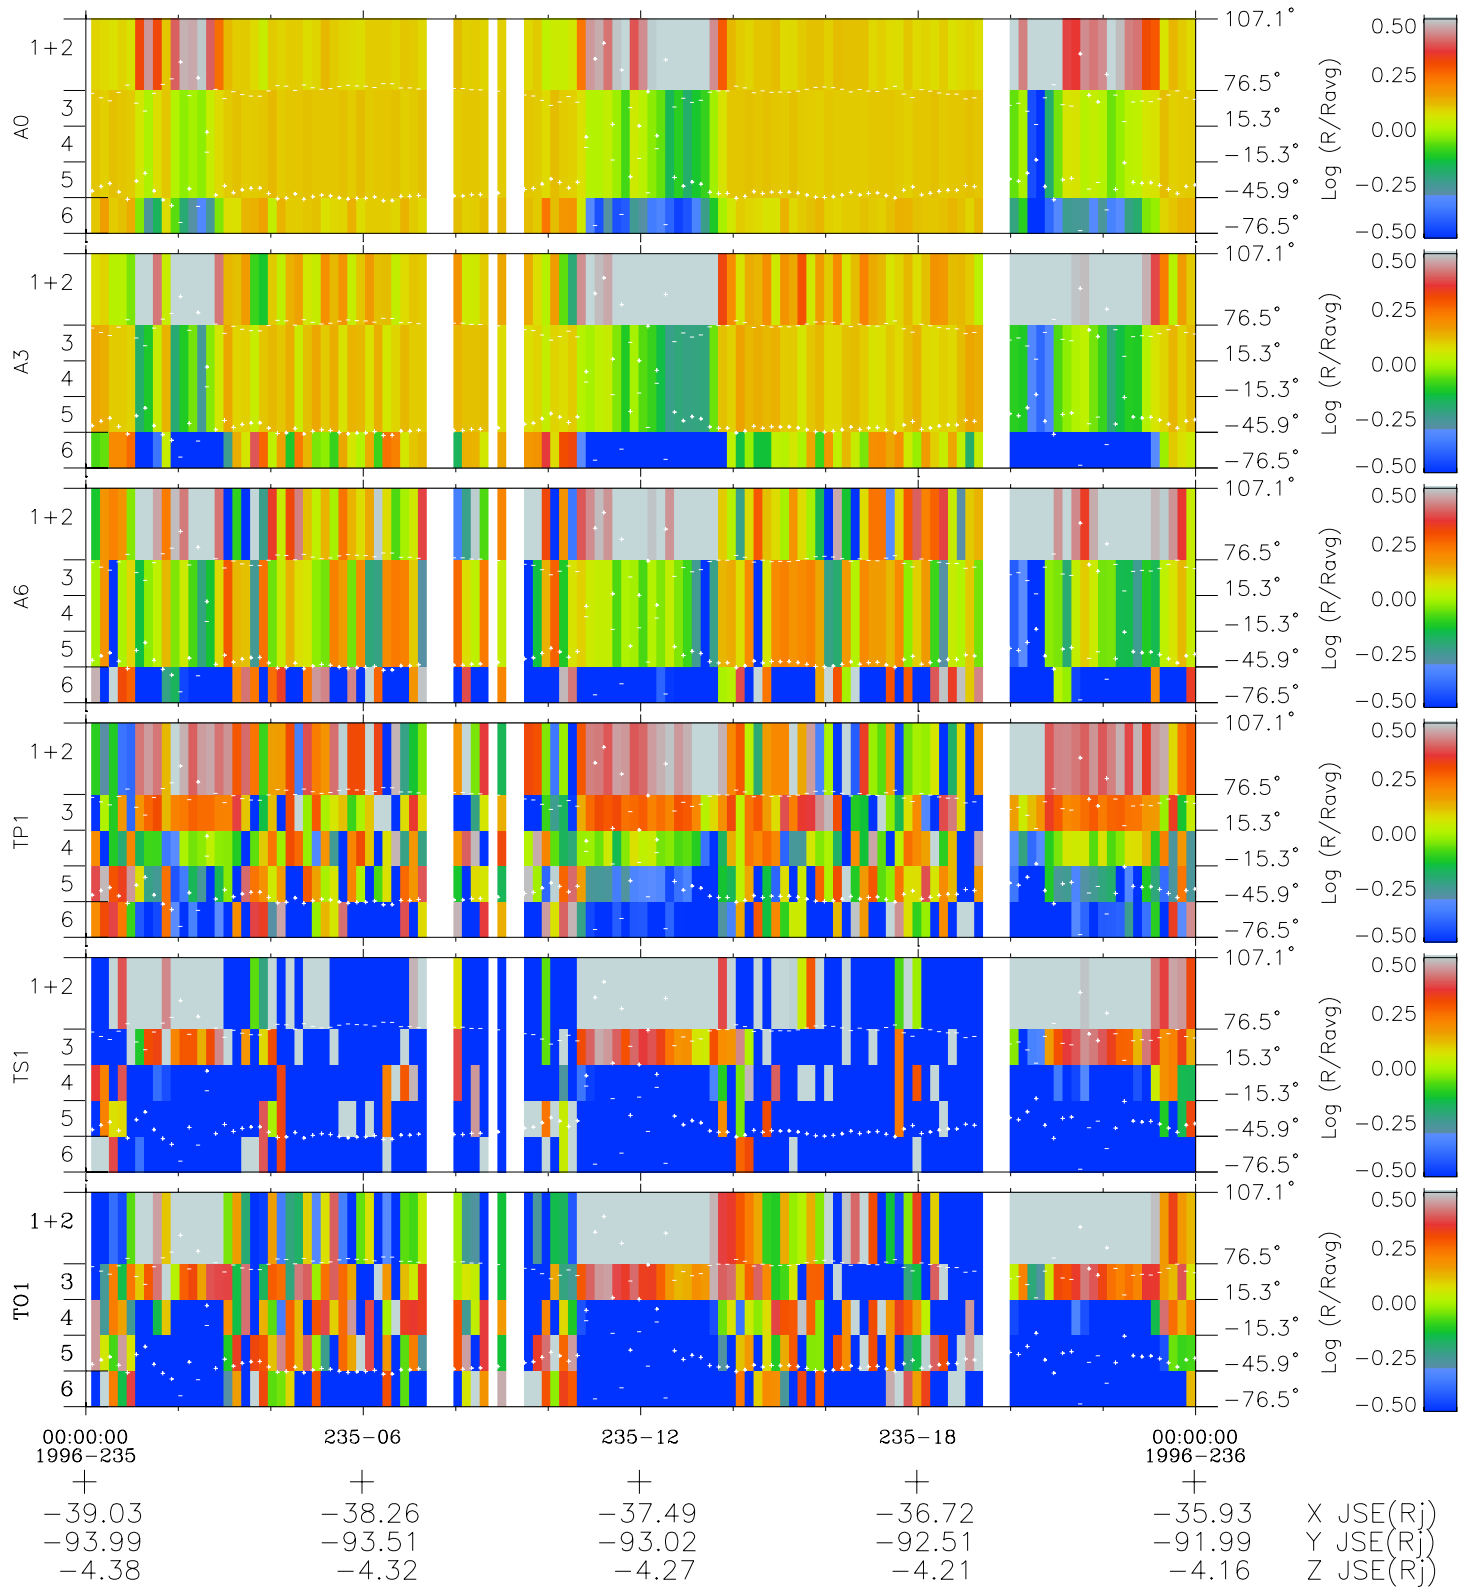

# Galileo EPD Real Elevation Anisotropies 96235

Software Version: RTELEV\_MEAN V 1.20  
Data Production: 06-03-00  
Plot Production: Fri Sep 14 09:04:13 2001  
Color File: wondr3  
Geofactor File: 1.1

◇ = Jupiter look direction  
□ = Corotation look direction