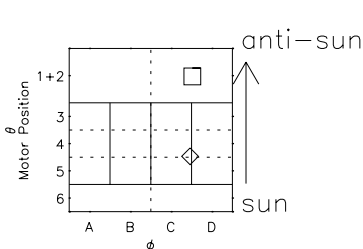

# Galileo EPD Real Elevation Anisotropies 96235

Software Version: RTELEV\_MEAN V 1.20  
Data Production: 06-03-00  
Plot Production: Fri Sep 14 09:04:13 2001  
Color File: wondr3  
Geofactor File: 1.1

◇ = Jupiter look direction  
□ = Corotation look direction