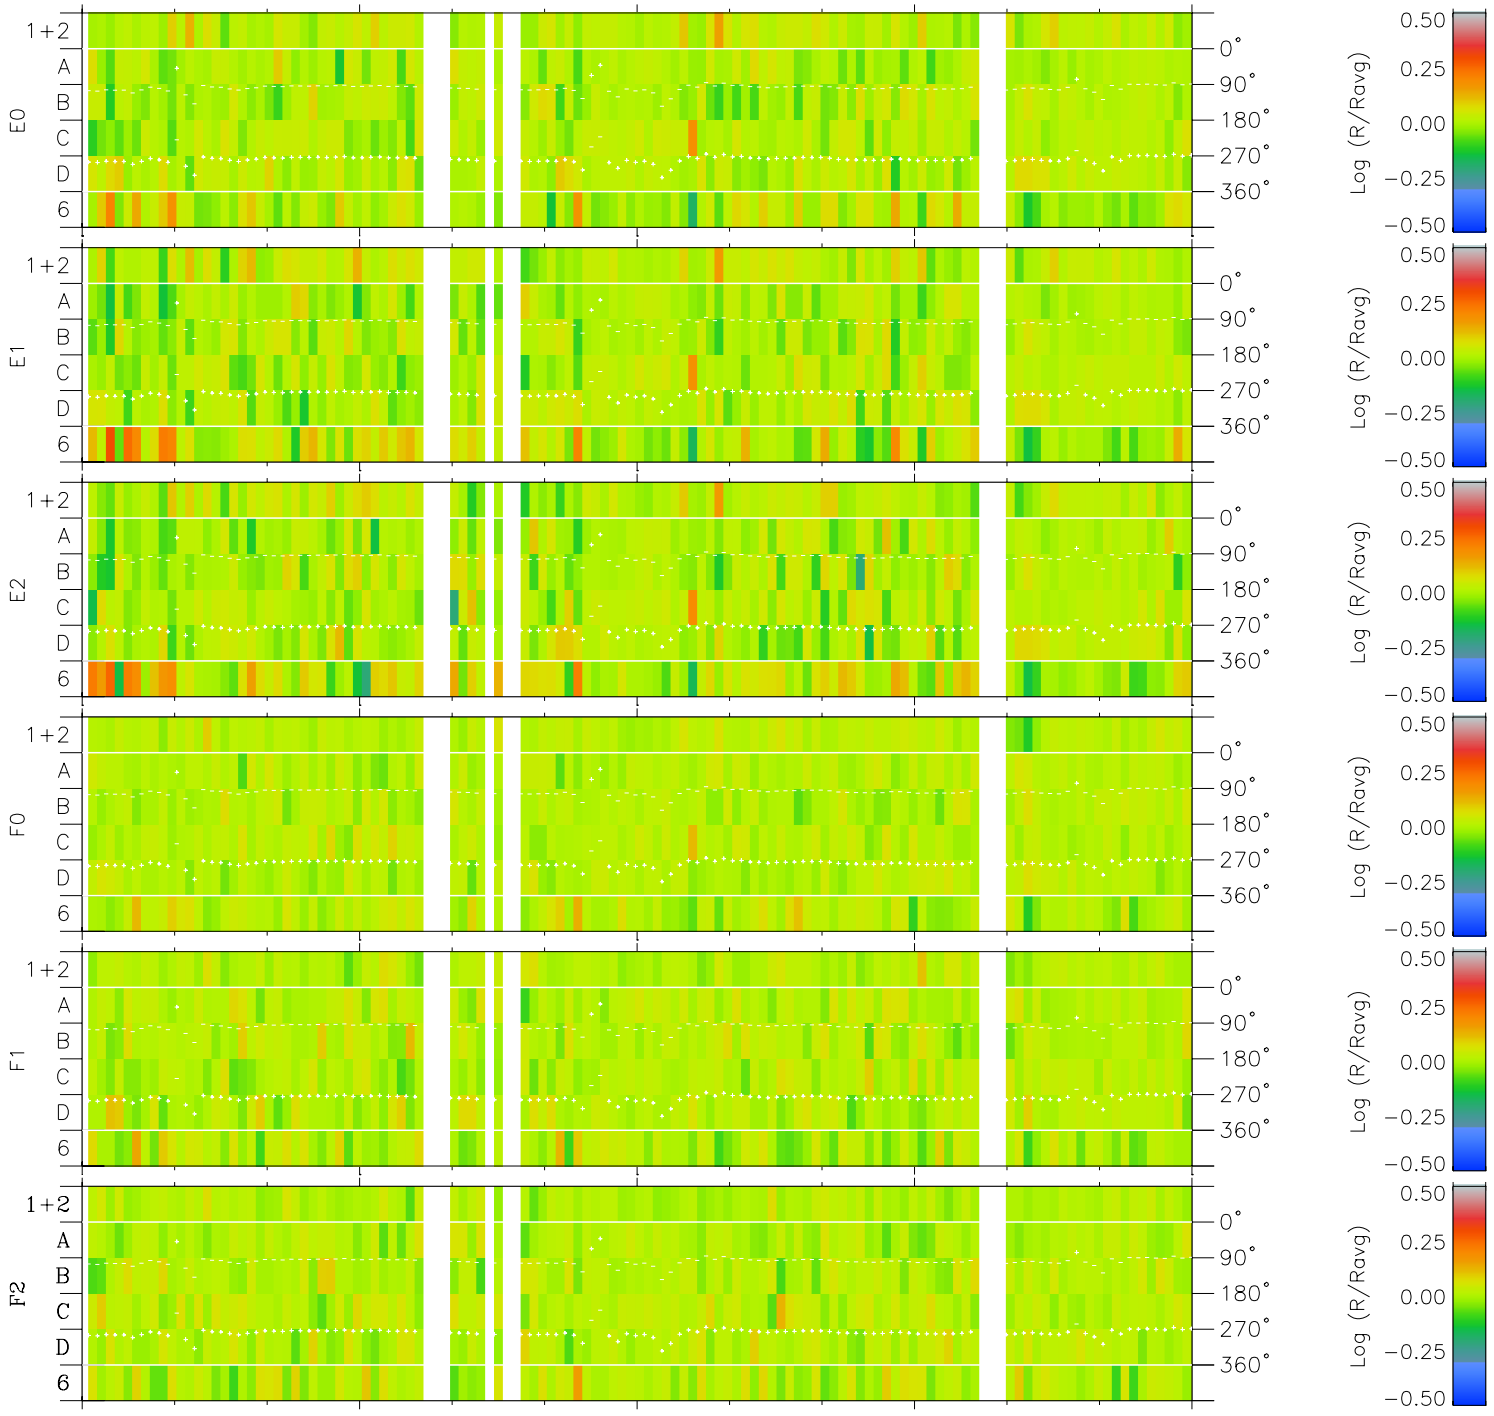

Galileo EPD Real Time Azimuth Anisotropies 96235

Software Version: RTAZIM_MEAN V 1.20
Data Production: 06-03-00
Plot Production: Fri Sep 14 09:05:12 2001
Color File: wondr3
Geofactor File: 1.1

00:00:00 1996-235	235-06	235-12	235-18	00:00:00 1996-236	
+	+	+	+	+	X JSE(R _j)
-39.03	-38.26	-37.49	-36.72	-35.93	Y JSE(R _j)
-93.99	-93.51	-93.02	-92.51	-91.99	Z JSE(R _j)
-4.38	-4.32	-4.27	-4.21	-4.16	

◇ = Jupiter look direction
□ = Corotation look direction