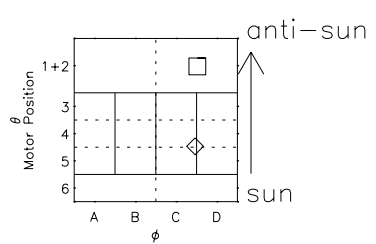

Galileo EPD Real Time Azimuth Anisotropies 96235

Software Version: RTAZIM_MEAN V 1.20
Data Production: 06-03-00
Plot Production: Fri Sep 14 09:05:12 2001
Color File: wondr3
Geofactor File: 1.1

00:00:00 1996-235	235-06	235-12	235-18	00:00:00 1996-236	
+	+	+	+	+	X JSE(R _j)
-39.03	-38.26	-37.49	-36.72	-35.93	Y JSE(R _j)
-93.99	-93.51	-93.02	-92.51	-91.99	Z JSE(R _j)
-4.38	-4.32	-4.27	-4.21	-4.16	

◇ = Jupiter look direction
□ = Corotation look direction