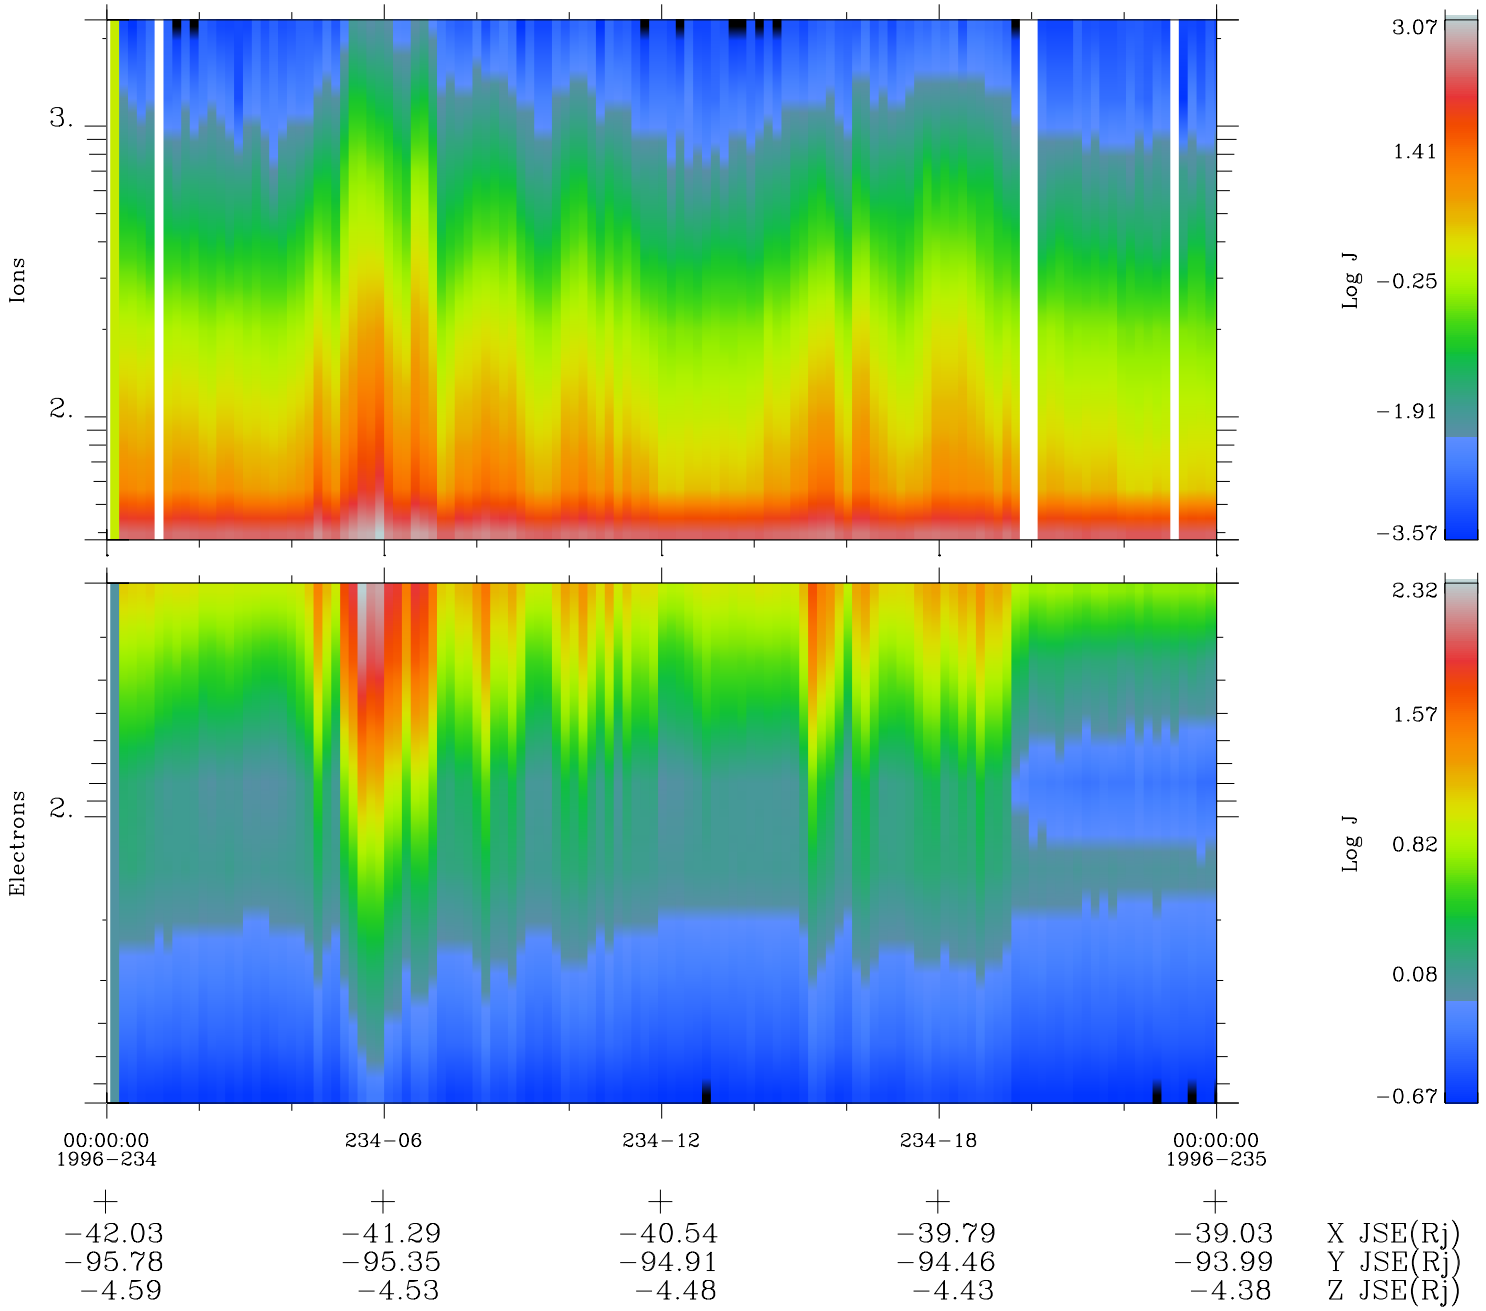

Galileo EPD Real Time Omni Spectrum 96234

Software Version: RTSPEC_OMNI V 1.20
 Data Production: 06-03-00
 Plot Production: Fri Sep 14 08:50:47 2001
 Color File: wondr3
 Geofactor File: 1.1

◇ = Jupiter look direction
 □ = Corotation look direction