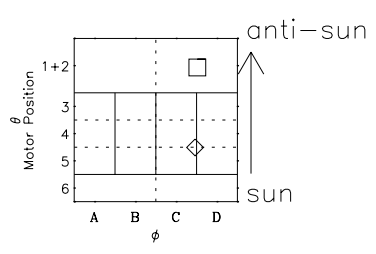

Galileo EPD Real Time Omni Spectrum 96234

Software Version: RTSPEC_OMNI V 1.20
 Data Production: 06-03-00
 Plot Production: Fri Sep 14 08:50:47 2001
 Color File: wondr3
 Geofactor File: 1.1

◇ = Jupiter look direction
 □ = Corotation look direction