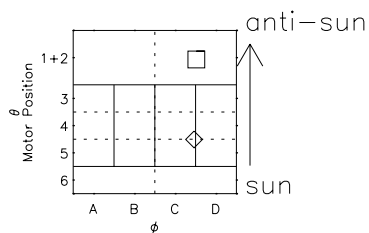

Galileo EPD Real Time R6 Electrons Spectra 96234

Software Version: RTSPEC_R6 V 1.20
 Data Production: 06-03-00
 Plot Production: Fri Sep 14 08:50:37 2001
 Color File: wondr3
 Geofactor File: 1.1

◇ = Jupiter look direction
 □ = Corotation look direction