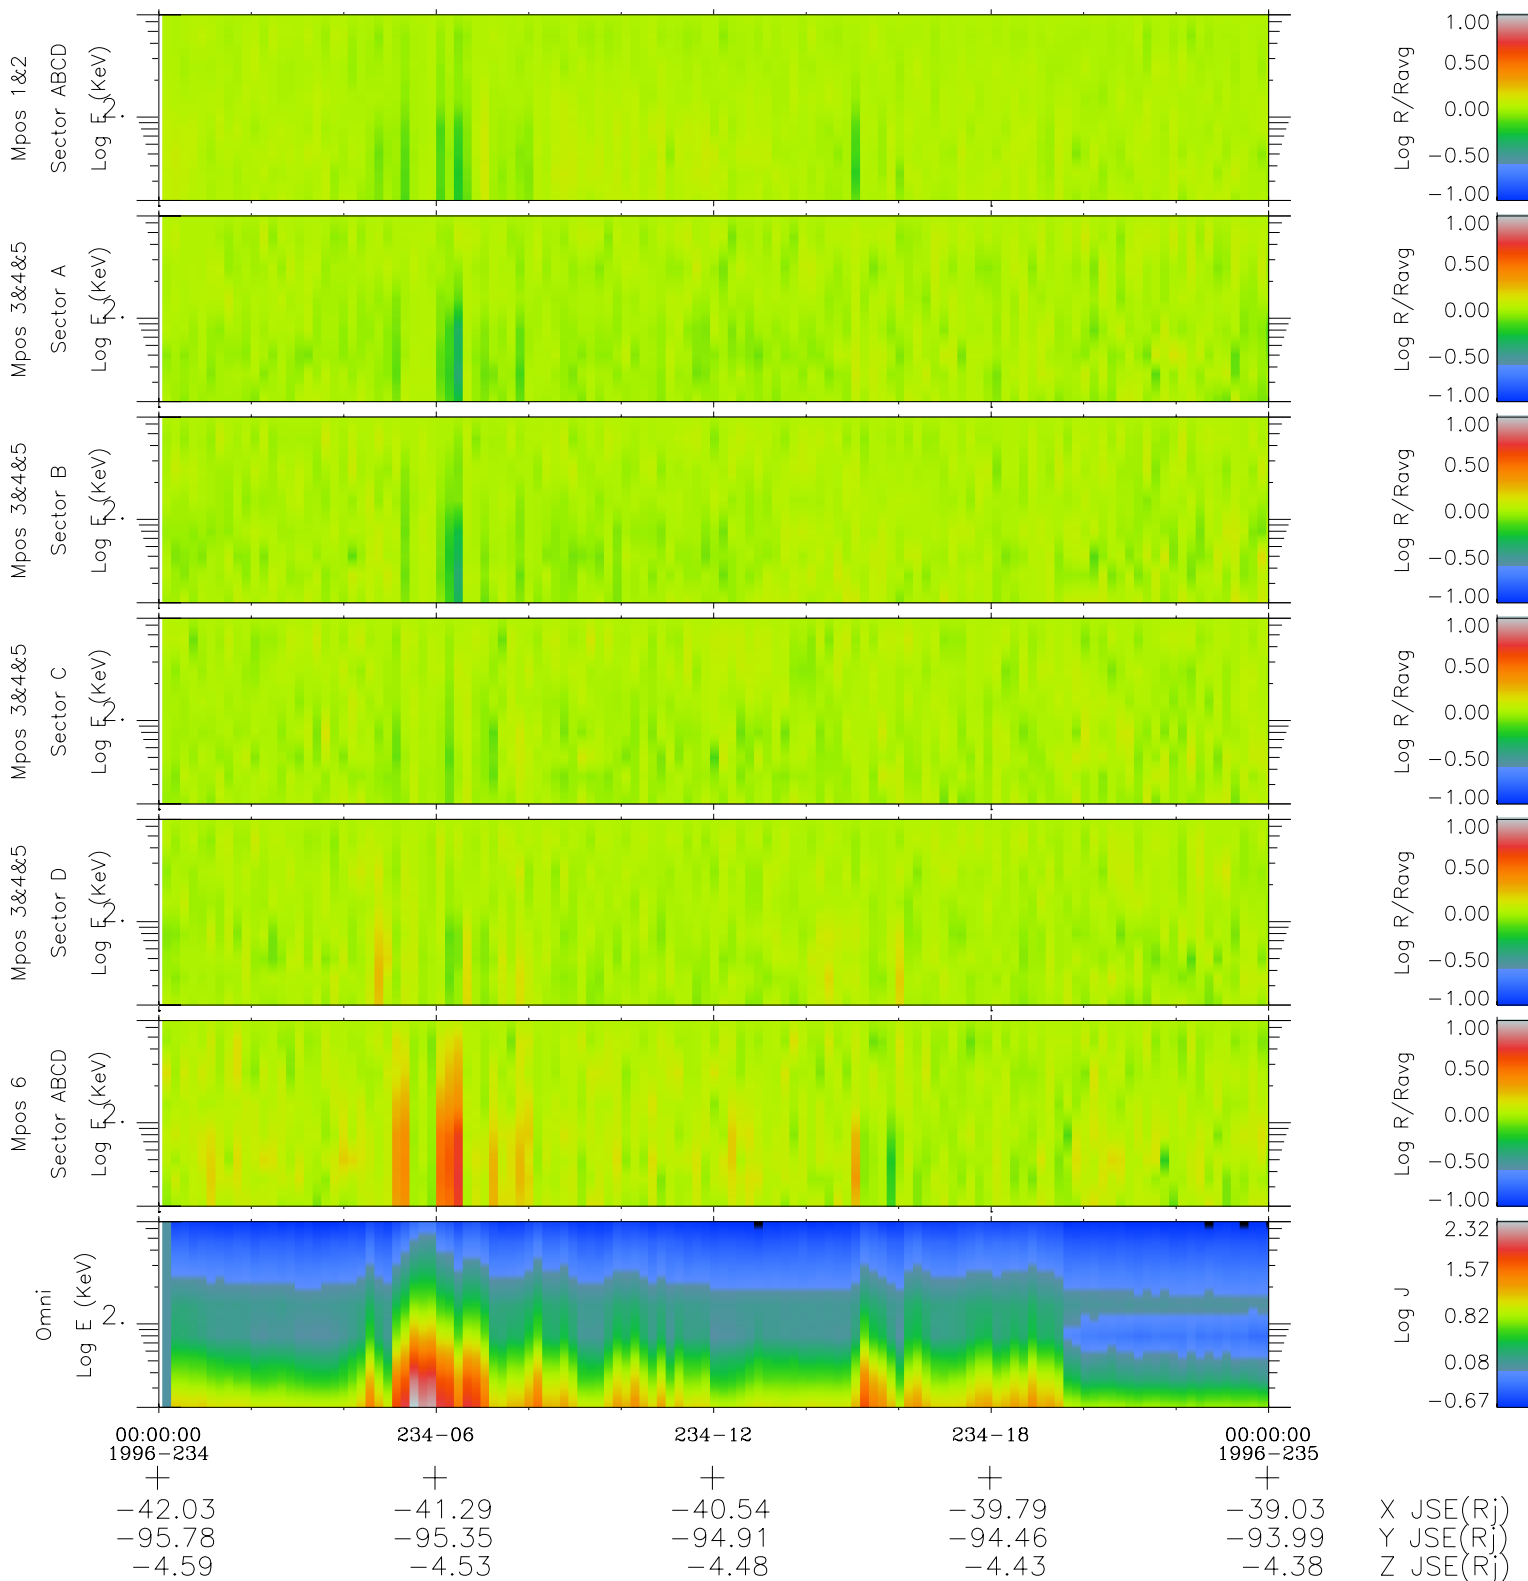

Galileo EPD Real Time R6 Electrons Spectra 96234

Software Version: RTSPEC_R6 V 1.20
 Data Production: 06-03-00
 Plot Production: Fri Sep 14 08:50:37 2001
 Color File: wondr3
 Geofactor File: 1.1

◇ = Jupiter look direction
 □ = Corotation look direction