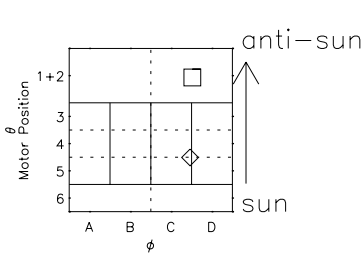

Galileo EPD Real Time R6 Ions Spectra 96234

Software Version: RTSPEC_R6 V 1.20
 Data Production: 06-03-00
 Plot Production: Fri Sep 14 08:50:27 2001
 Color File: wondr3
 Geofactor File: 1.1

◇ = Jupiter look direction
 □ = Corotation look direction