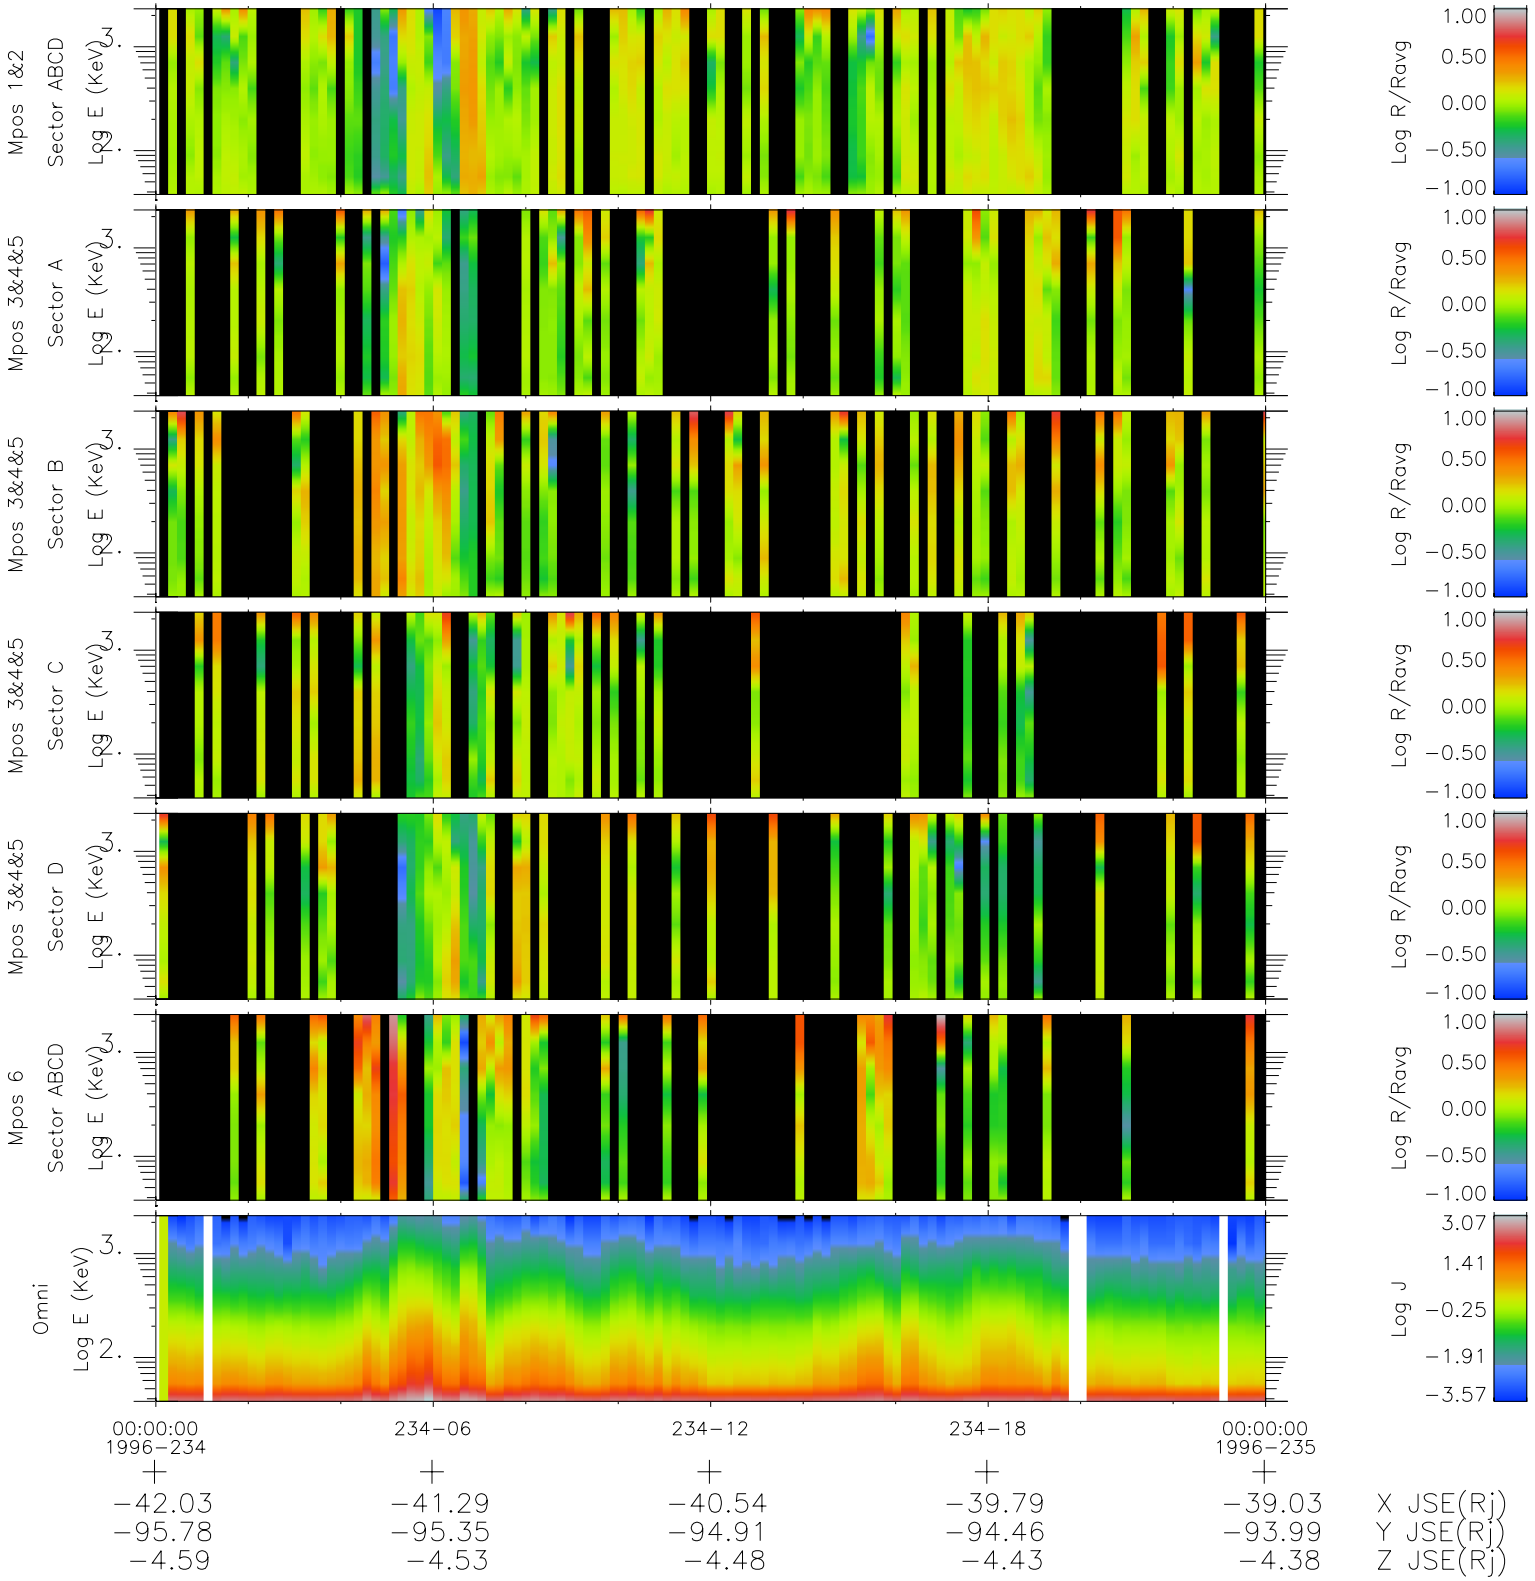

Galileo EPD Real Time R6 Ions Spectra 96234

Software Version: RTSPEC_R6 V 1.20
 Data Production: 06-03-00
 Plot Production: Fri Sep 14 08:50:27 2001
 Color File: wondr3
 Geofactor File: 1.1

◇ = Jupiter look direction
 □ = Corotation look direction