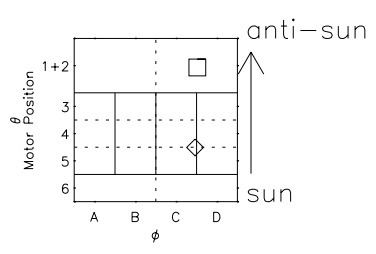

Galileo EPD Real Time All-Sky Anisotropies 96234

Software Version: RTSKY_NORM V 1.20
 Data Production: 06-03-00
 Plot Production: Fri Sep 14 08:51:49 2001
 Color File: wondr3
 Geofactor File: 1.1

| 00:00:00 1996-234 | 234-06 | 234-12 | 234-18 | 00:00:00 1996-235 | |
|----------------------|--------|--------|--------|----------------------|------------------------|
| + | + | + | + | + | |
| -42.03 | -41.29 | -40.54 | -39.79 | -39.03 | X JSE(R _j) |
| -95.78 | -95.35 | -94.91 | -94.46 | -93.99 | Y JSE(R _j) |
| -4.59 | -4.53 | -4.48 | -4.43 | -4.38 | Z JSE(R _j) |

- ◇ = Jupiter look direction
- = Corotation look direction