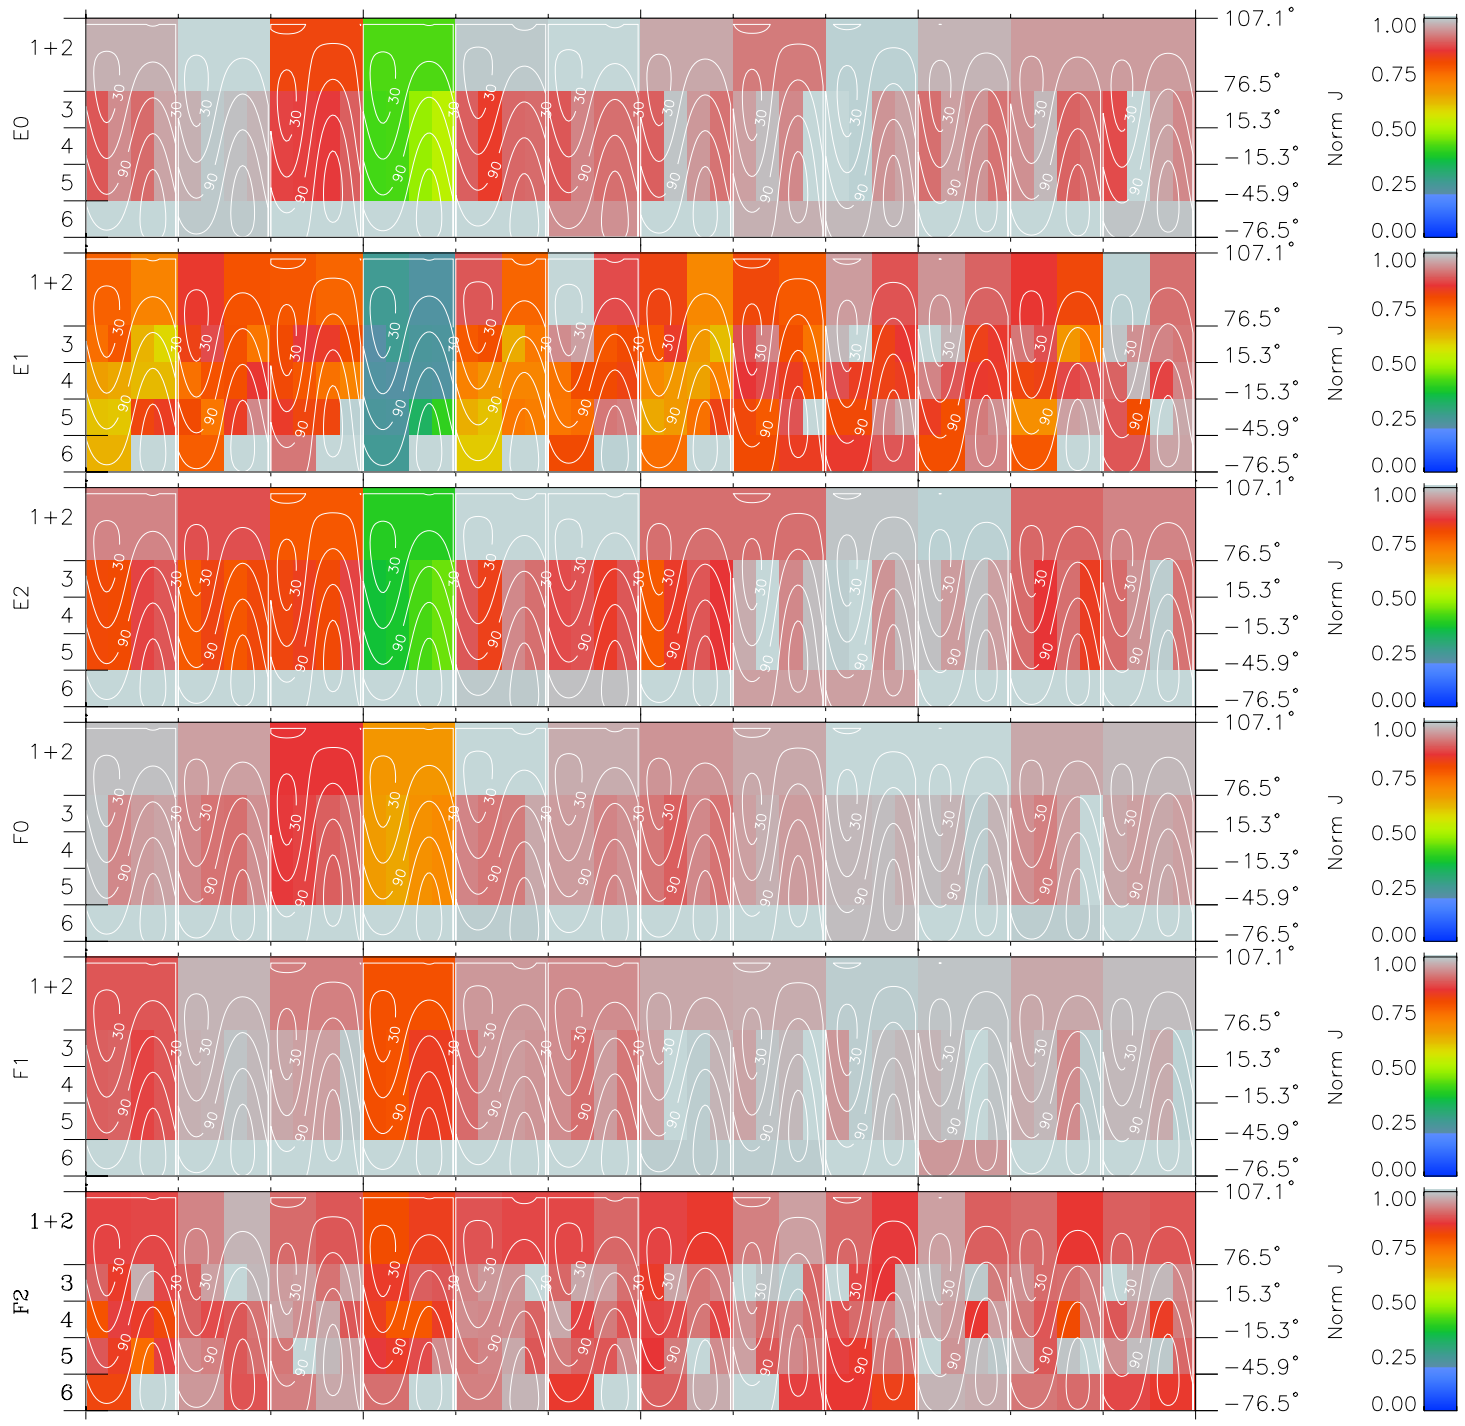

Galileo EPD Real Time All-Sky Anisotropies 96234

Software Version: RTSKY_NORM V 1.20
 Data Production: 06-03-00
 Plot Production: Fri Sep 14 08:51:49 2001
 Color File: wondr3
 Geofactor File: 1.1

| 00:00:00 1996-234 | 234-06 | 234-12 | 234-18 | 00:00:00 1996-235 | |
|----------------------|--------|--------|--------|----------------------|------------------------|
| + | + | + | + | + | |
| -42.03 | -41.29 | -40.54 | -39.79 | -39.03 | X JSE(R _j) |
| -95.78 | -95.35 | -94.91 | -94.46 | -93.99 | Y JSE(R _j) |
| -4.59 | -4.53 | -4.48 | -4.43 | -4.38 | Z JSE(R _j) |

- ◇ = Jupiter look direction
- = Corotation look direction