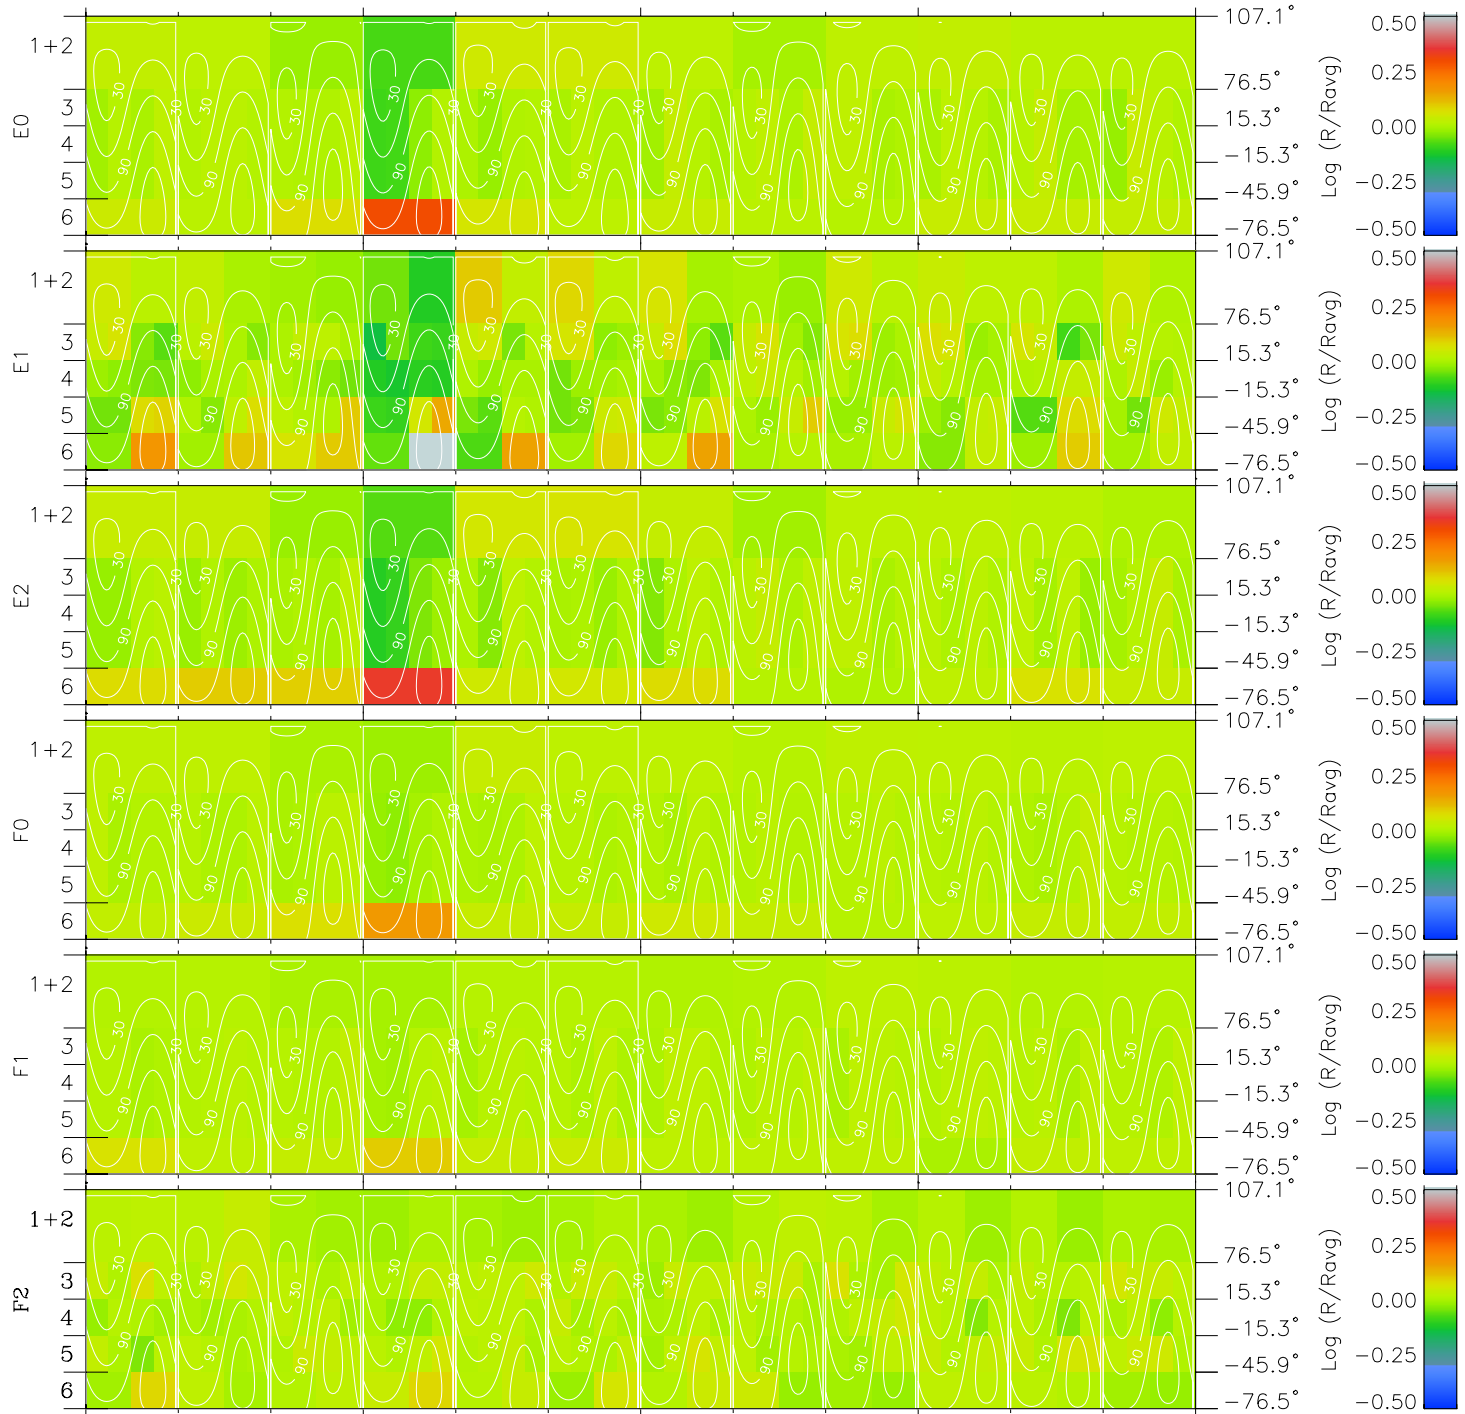

# Galileo EPD Real Time All-Sky Anisotropies 96234

Software Version: RTSKY\_MEAN V 1.20  
 Data Production: 06-03-00  
 Plot Production: Fri Sep 14 08:51:10 2001  
 Color File: wondr3  
 Geofactor File: 1.1

00:00:00 1996-234	234-06	234-12	234-18	00:00:00 1996-235	
+	+	+	+	+	X JSE(R <sub>j</sub> )
-42.03	-41.29	-40.54	-39.79	-39.03	Y JSE(R <sub>j</sub> )
-95.78	-95.35	-94.91	-94.46	-93.99	Z JSE(R <sub>j</sub> )
-4.59	-4.53	-4.48	-4.43	-4.38	

- ◇ = Jupiter look direction
- = Corotation look direction