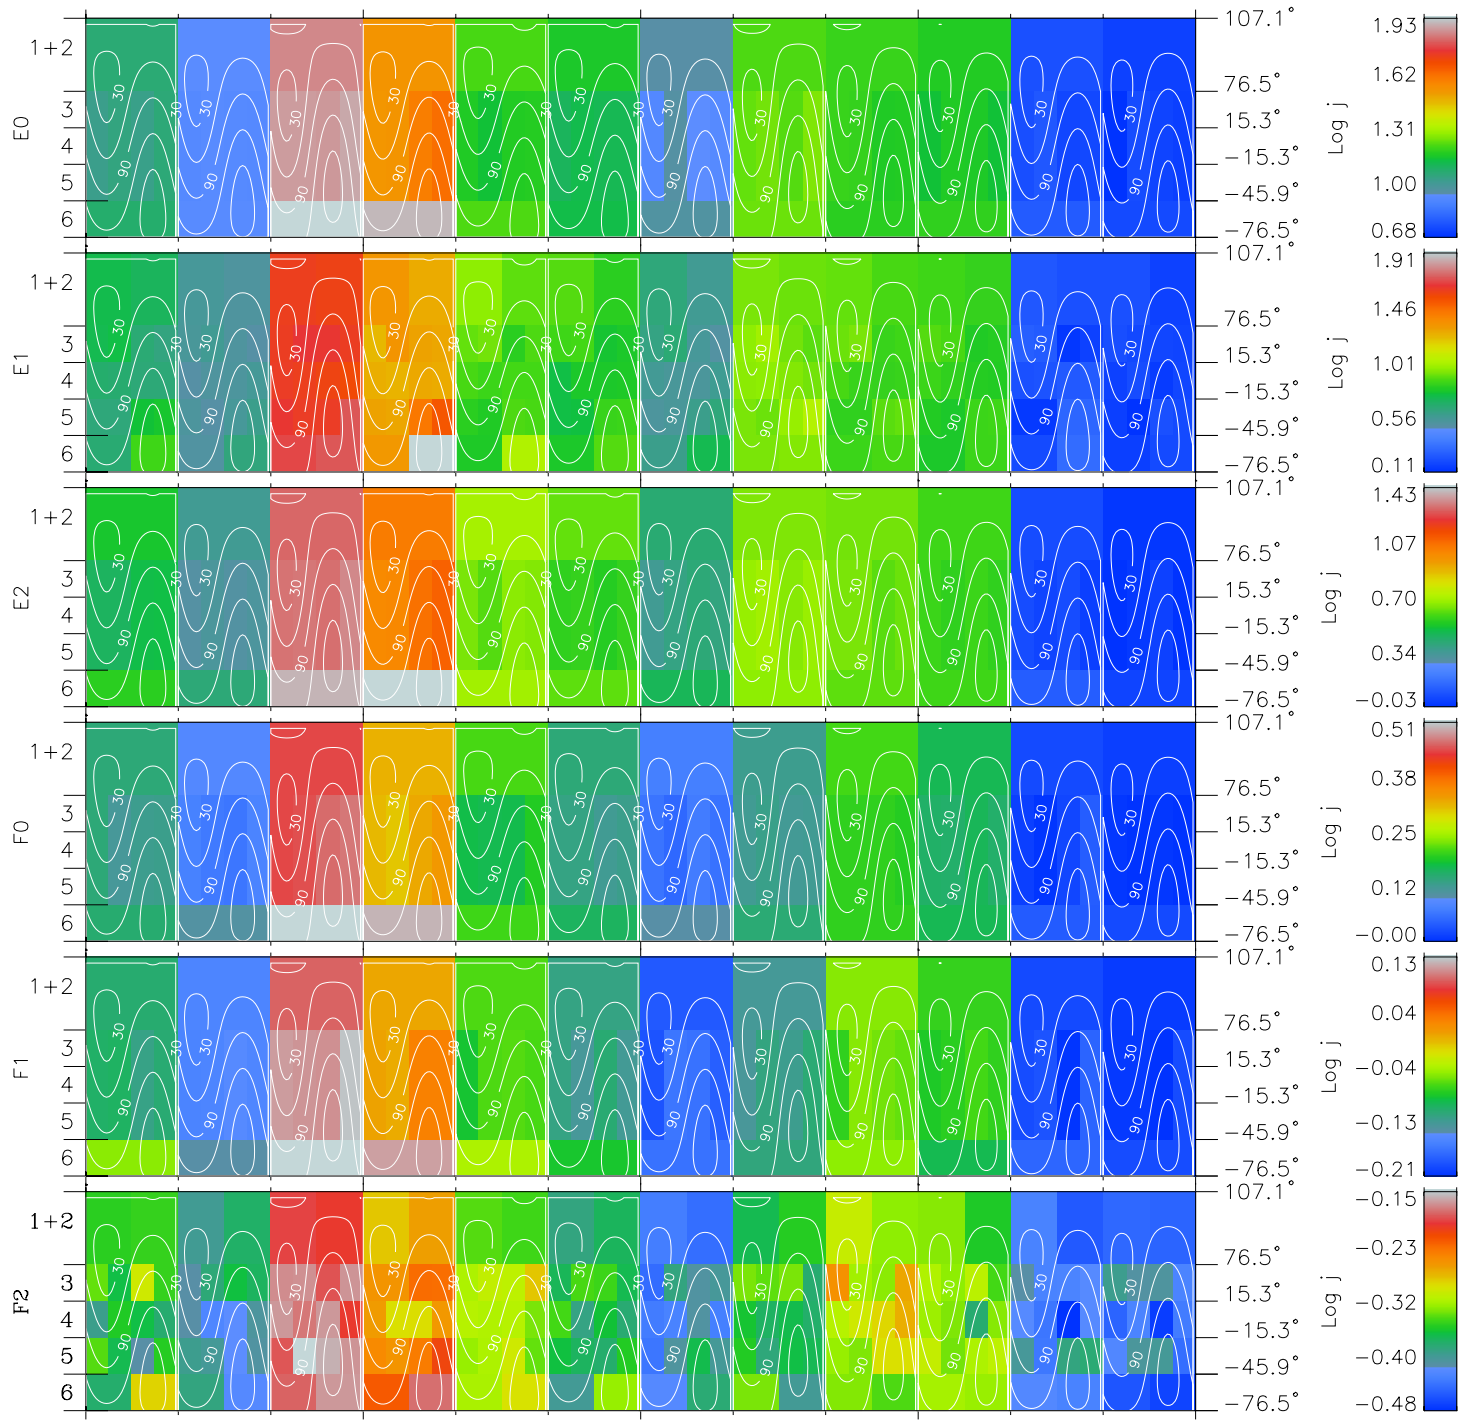

# Galileo EPD Real Time All-Sky Anisotropies 96234

Software Version: RTSKY\_FLUX V 1.20  
 Data Production: 06-03-00  
 Plot Production: Fri Sep 14 08:51:30 2001  
 Color File: wondr3  
 Geofactor File: 1.1

00:00:00 1996-234	234-06	234-12	234-18	00:00:00 1996-235	
+	+	+	+	+	
-42.03	-41.29	-40.54	-39.79	-39.03	X JSE(R <sub>j</sub> )
-95.78	-95.35	-94.91	-94.46	-93.99	Y JSE(R <sub>j</sub> )
-4.59	-4.53	-4.48	-4.43	-4.38	Z JSE(R <sub>j</sub> )

- ◇ = Jupiter look direction
- = Corotation look direction