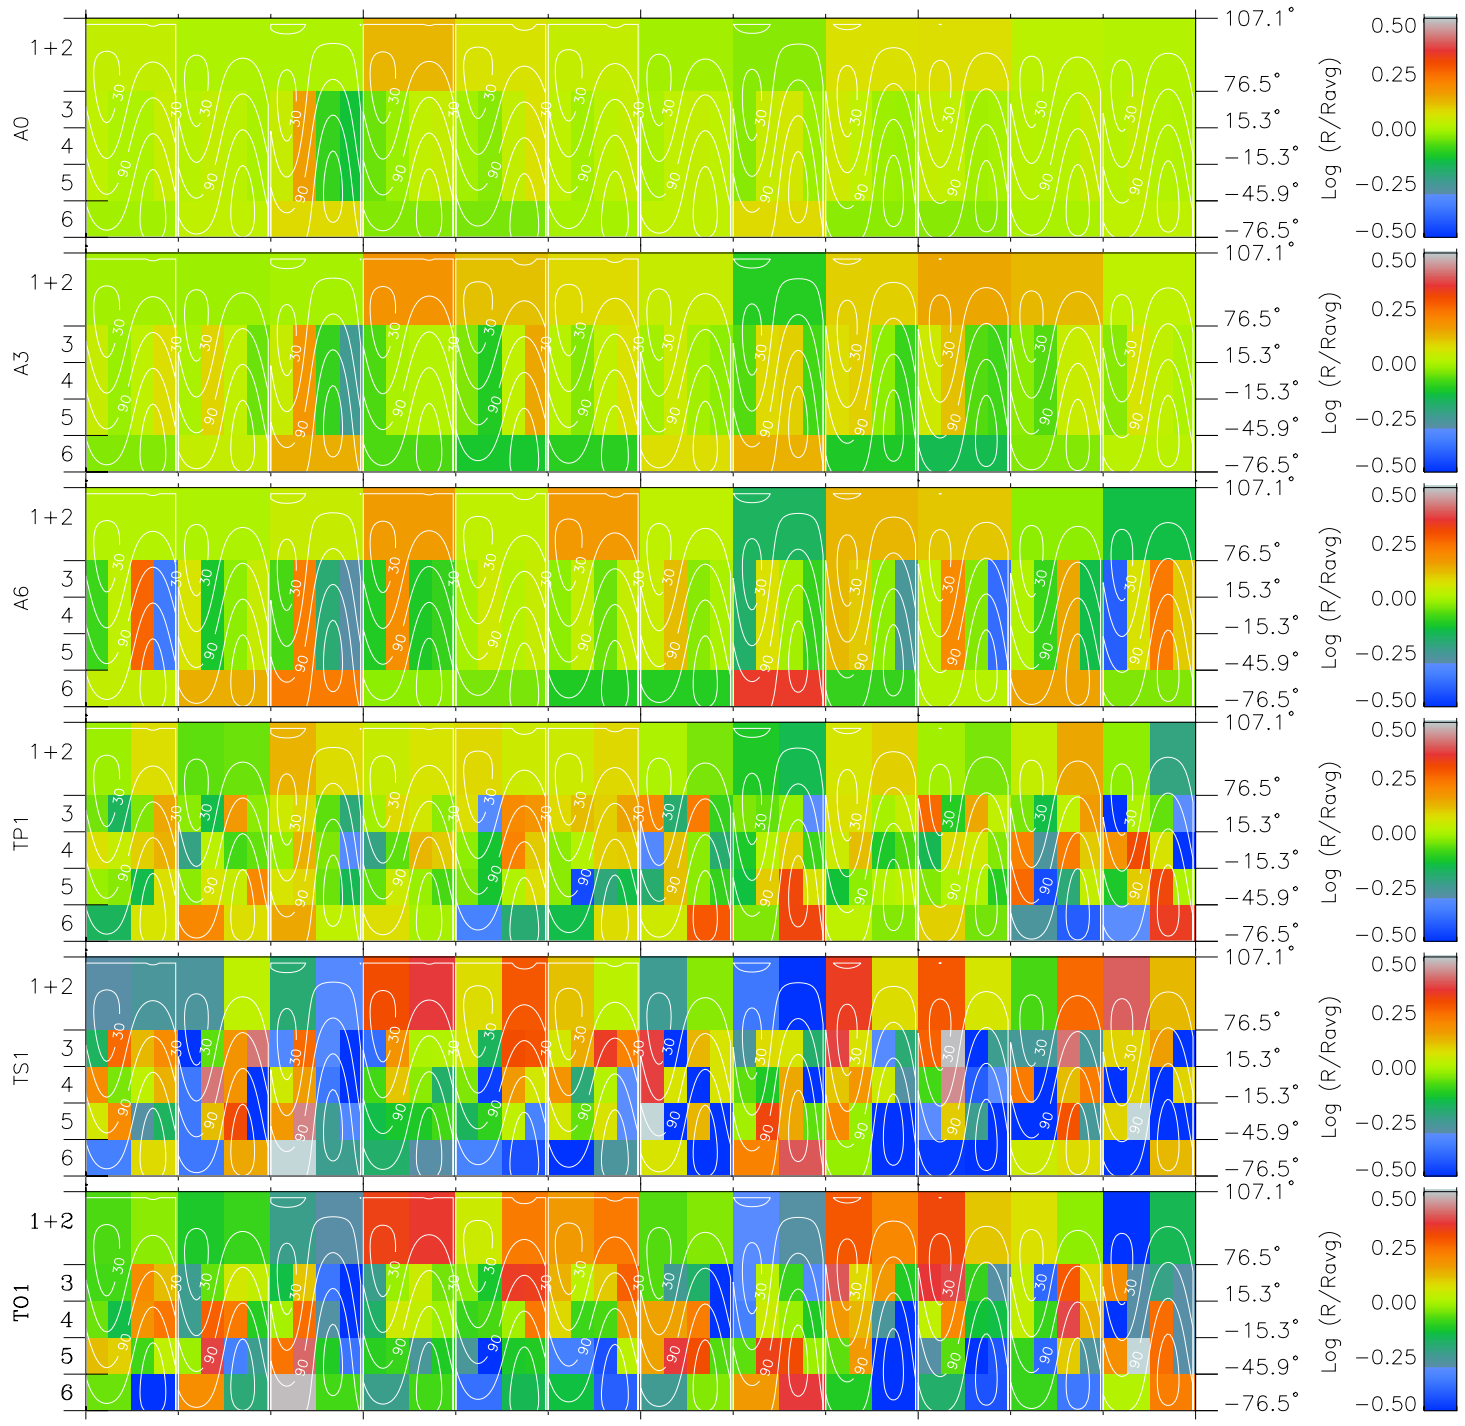

Galileo EPD Real Time All-Sky Anisotropies 96234

Software Version: RTSKY_MEAN V 1.20
 Data Production: 06-03-00
 Plot Production: Fri Sep 14 08:50:59 2001
 Color File: wondr3
 Geofactor File: 1.1

00:00:00 1996-234	234-06	234-12	234-18	00:00:00 1996-235	
+	+	+	+	+	
-42.03	-41.29	-40.54	-39.79	-39.03	X JSE(R _j)
-95.78	-95.35	-94.91	-94.46	-93.99	Y JSE(R _j)
-4.59	-4.53	-4.48	-4.43	-4.38	Z JSE(R _j)

- ◇ = Jupiter look direction
- = Corotation look direction