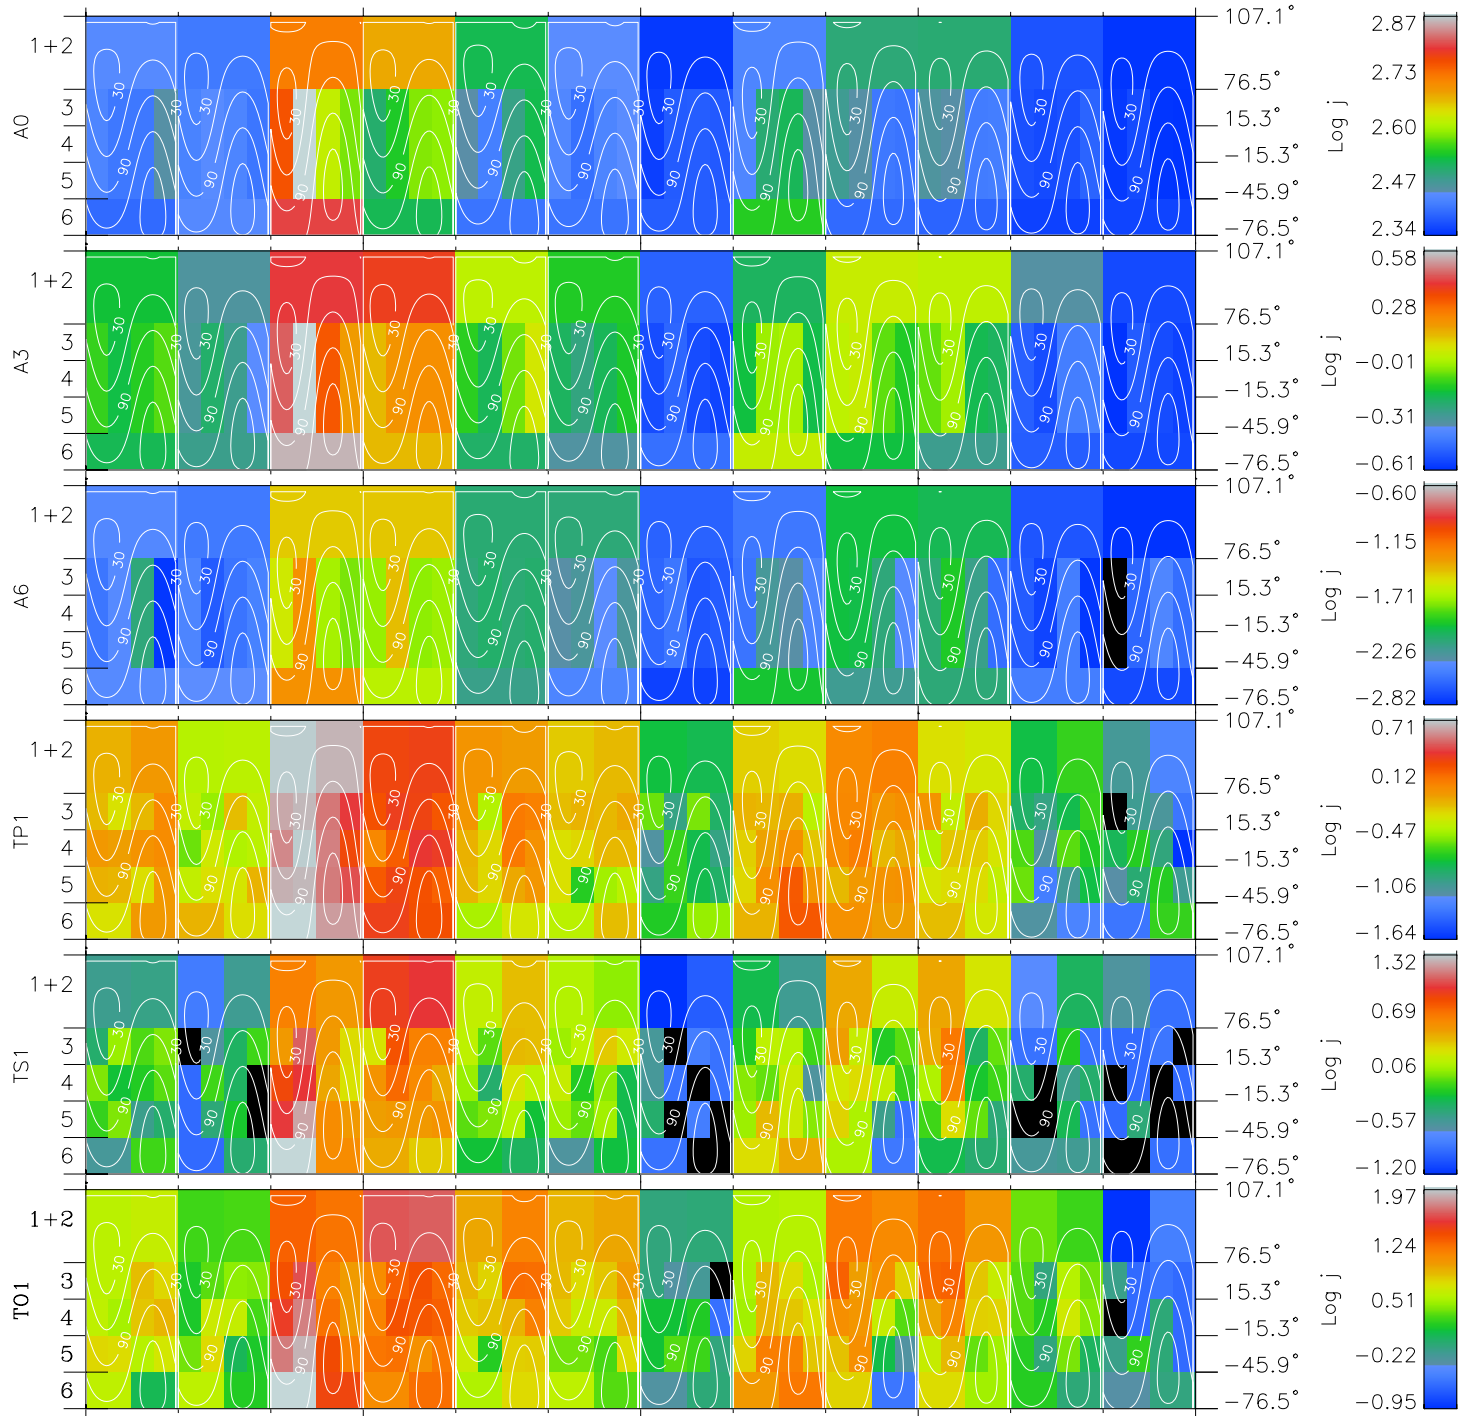

Galileo EPD Real Time All-Sky Anisotropies 96234

Software Version: RTSKY_FLUX V 1.20
 Data Production: 06-03-00
 Plot Production: Fri Sep 14 08:51:19 2001
 Color File: wondr3
 Geofactor File: 1.1

00:00:00 1996-234	234-06	234-12	234-18	00:00:00 1996-235	X JSE(R _j)
+	+	+	+	+	Y JSE(R _j)
-42.03	-41.29	-40.54	-39.79	-39.03	Z JSE(R _j)
-95.78	-95.35	-94.91	-94.46	-93.99	
-4.59	-4.53	-4.48	-4.43	-4.38	

- ◇ = Jupiter look direction
- = Corotation look direction