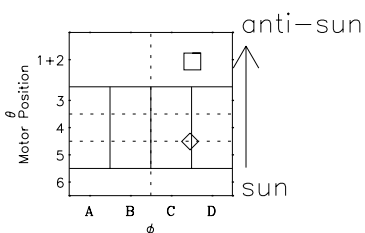

Galileo EPD Real-Time Six-Sector 96234

Software Version: RTLINE_R6 V 1.20
Data Production: 06-03-00
Plot Production: Fri Sep 14 08:53:55 2001

◇ = Jupiter look direction
□ = Corotation look direction