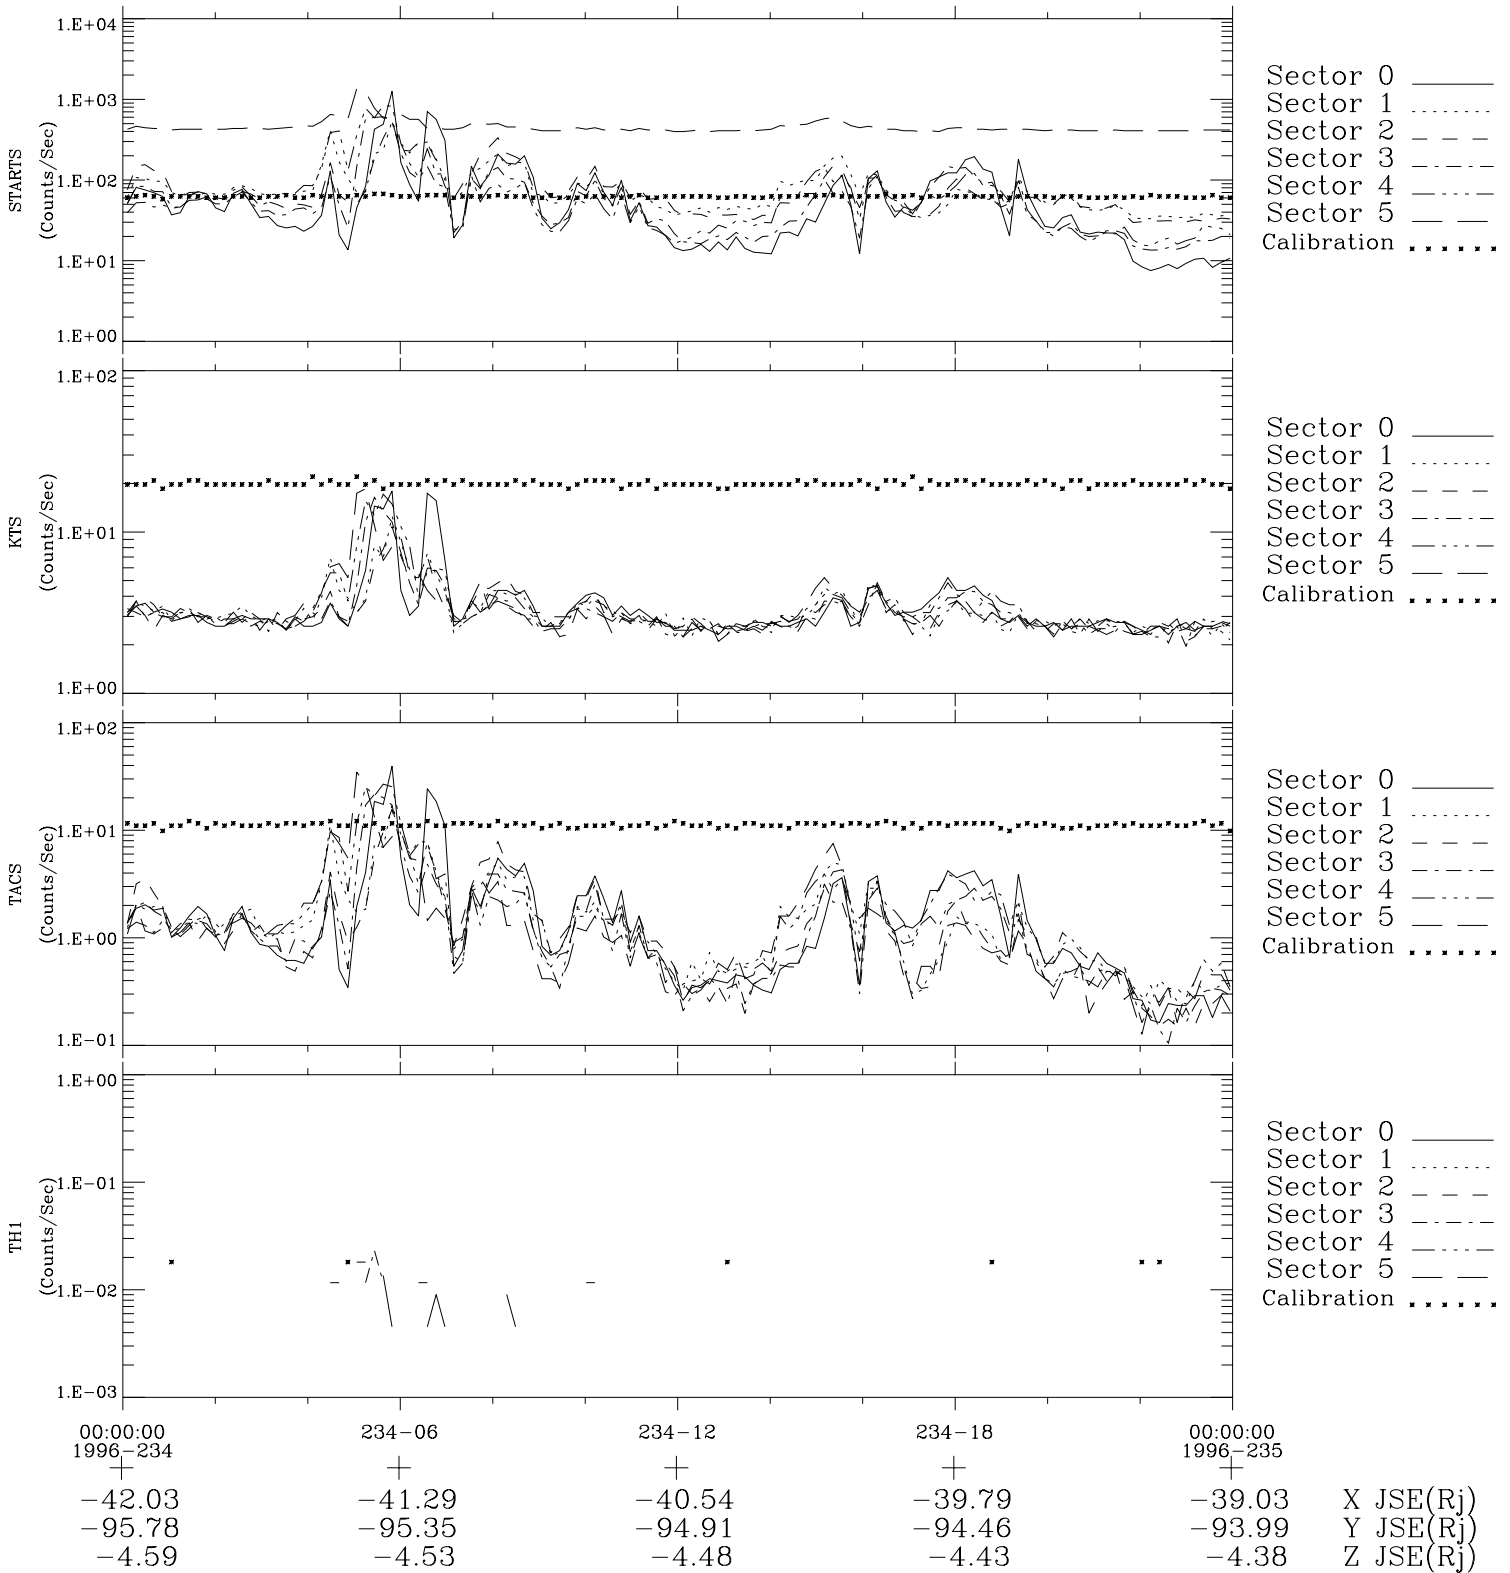

Galileo EPD Real-Time Six-Sector 96234

Software Version: RTLINE_R6 V 1.20
Data Production: 06-03-00
Plot Production: Fri Sep 14 08:53:55 2001

◇ = Jupiter look direction
□ = Corotation look direction