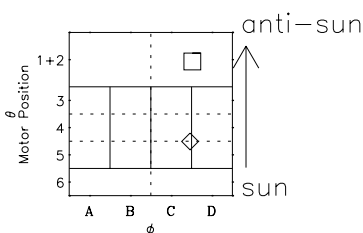

# Galileo EPD Real-Time Six-Sector 96234

Software Version: RTLINE\_R6 V 1.20  
Data Production: 06-03-00  
Plot Production: Fri Sep 14 08:53:54 2001

◇ = Jupiter look direction  
□ = Corotation look direction