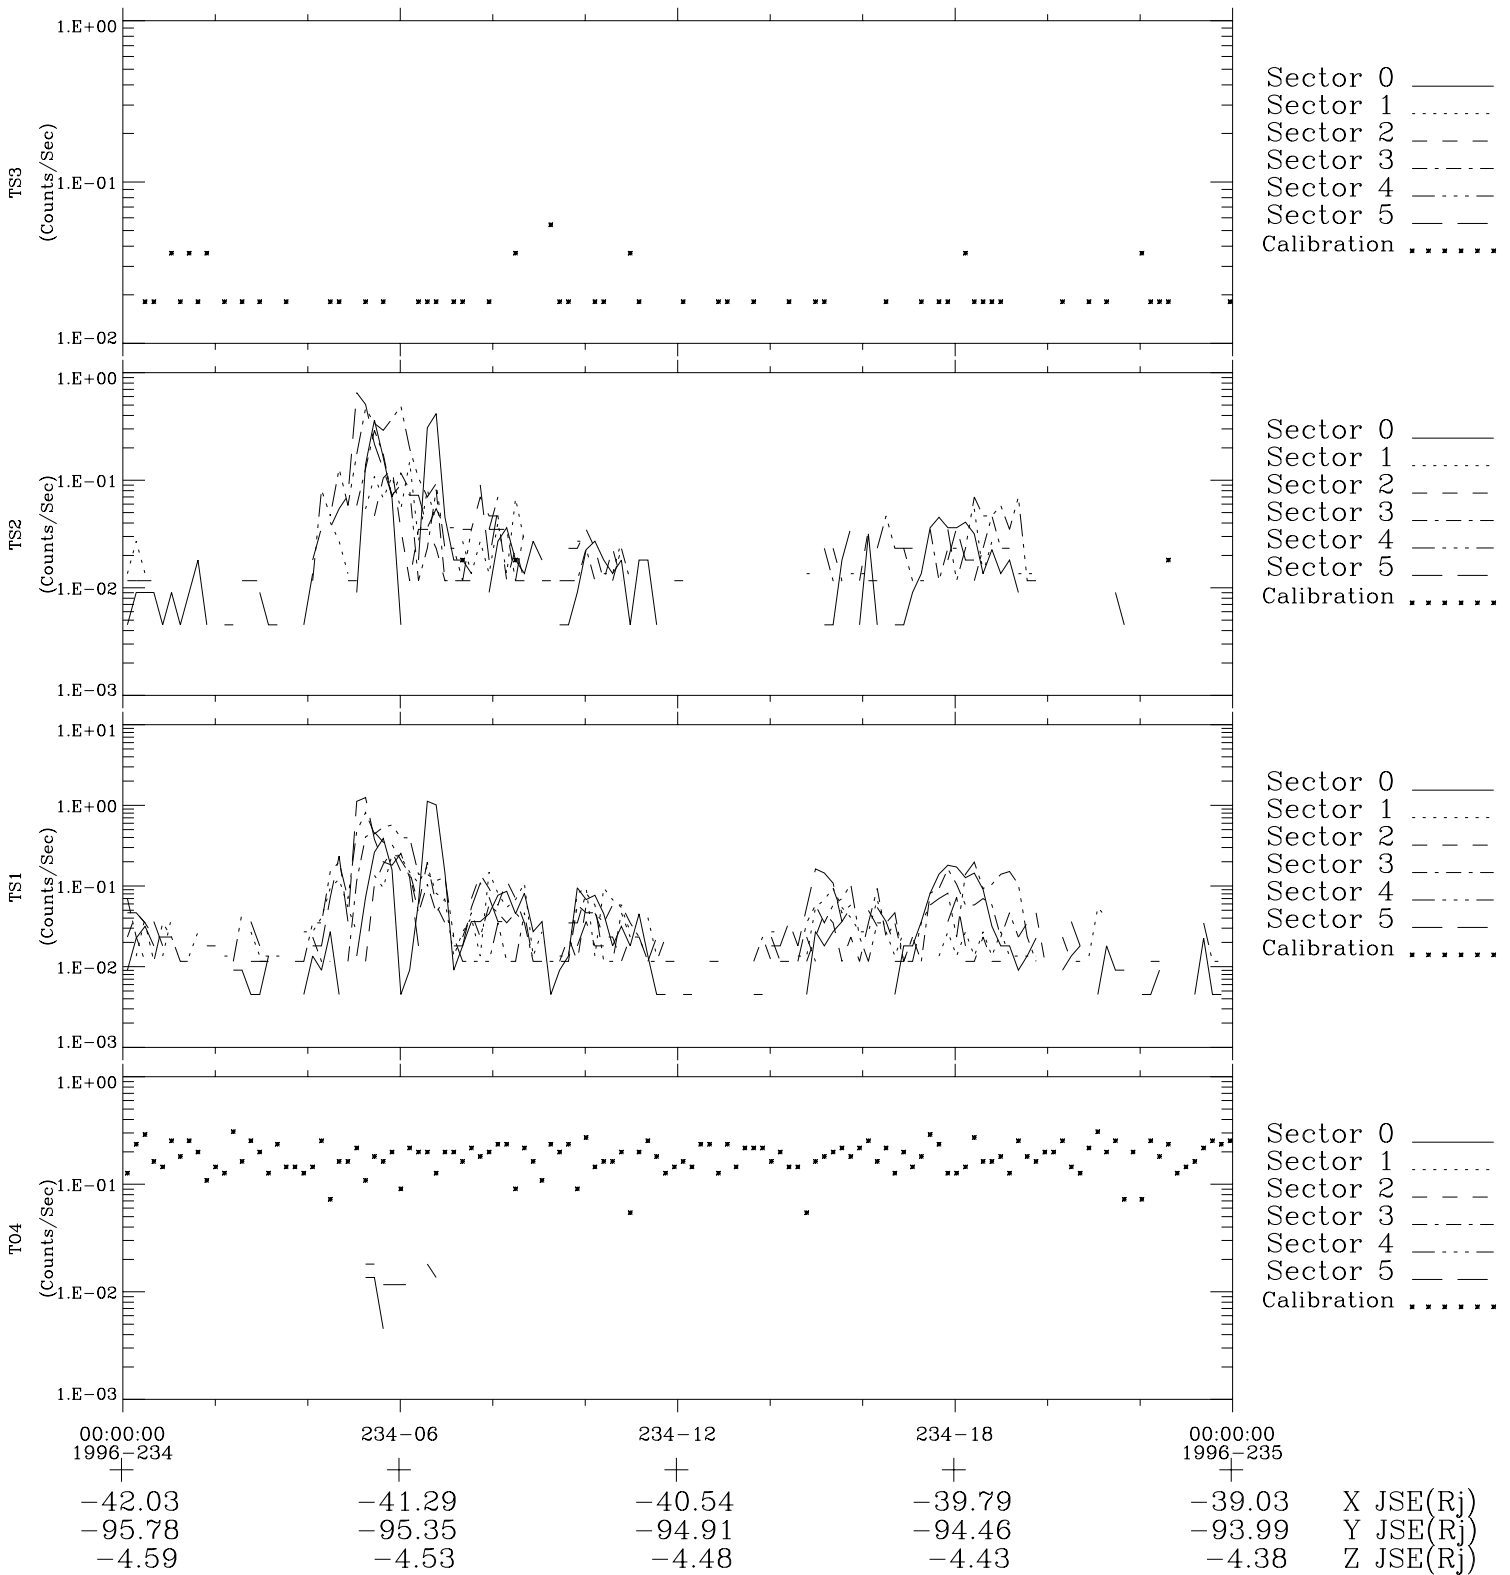

# Galileo EPD Real-Time Six-Sector 96234

Software Version: RTLINE\_R6 V 1.20  
Data Production: 06-03-00  
Plot Production: Fri Sep 14 08:53:54 2001

◇ = Jupiter look direction  
□ = Corotation look direction