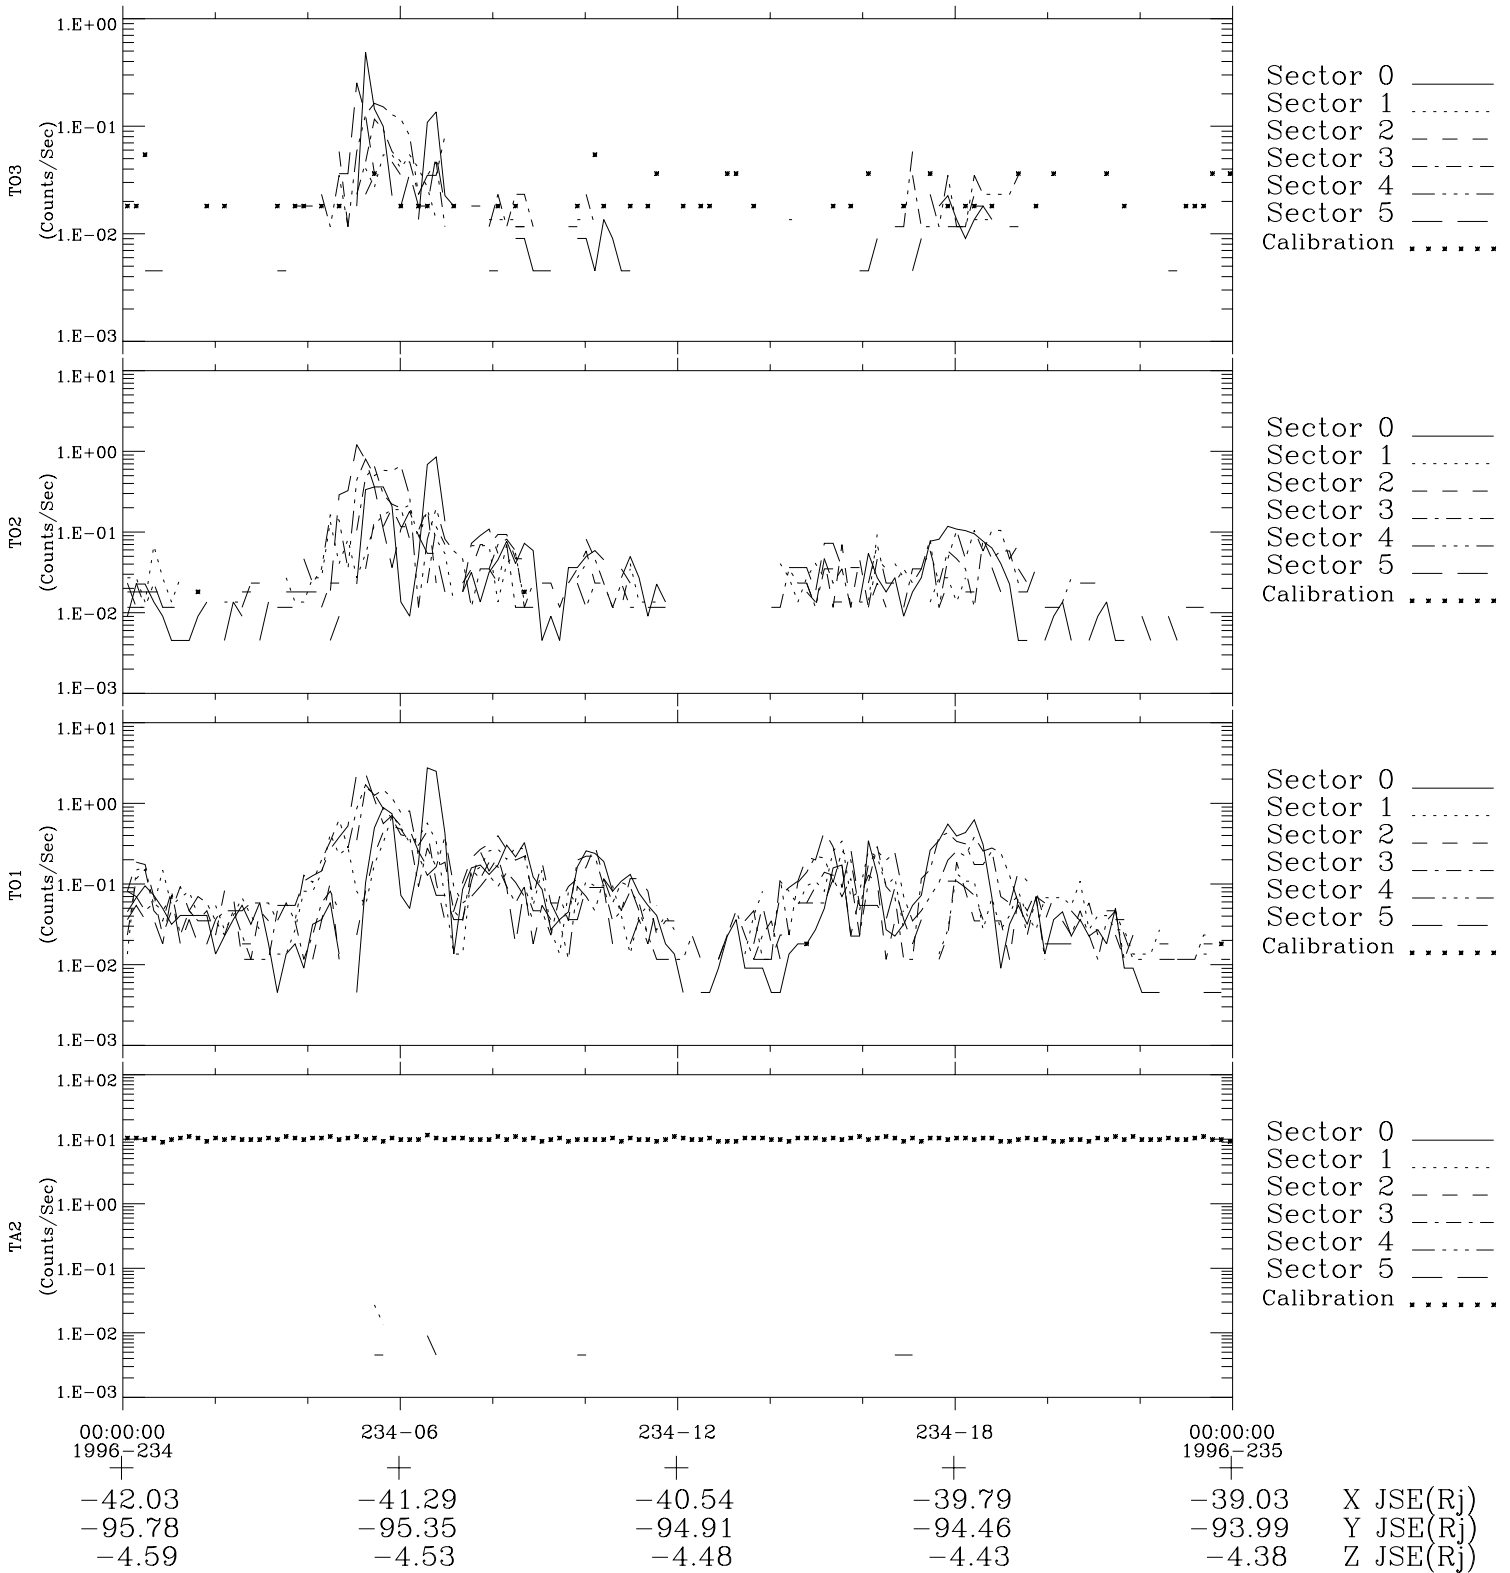

Galileo EPD Real-Time Six-Sector 96234

Software Version: RTLINE_R6 V 1.20
Data Production: 06-03-00
Plot Production: Fri Sep 14 08:53:53 2001

◇ = Jupiter look direction
□ = Corotation look direction