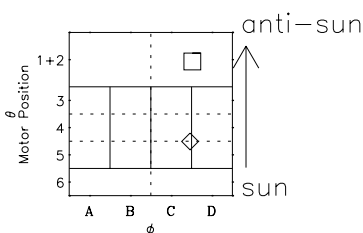

Galileo EPD Real-Time Six-Sector 96234

Software Version: RTLINE_R6 V 1.20
Data Production: 06-03-00
Plot Production: Fri Sep 14 08:53:53 2001

◇ = Jupiter look direction
□ = Corotation look direction