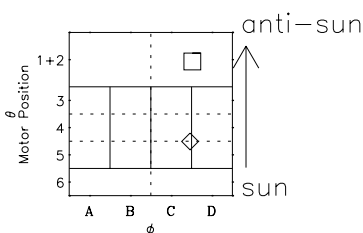

Galileo EPD Real-Time Six-Sector 96234

Software Version: RTLINE_R6 V 1.20
Data Production: 06-03-00
Plot Production: Fri Sep 14 08:53:52 2001

◇ = Jupiter look direction
□ = Corotation look direction