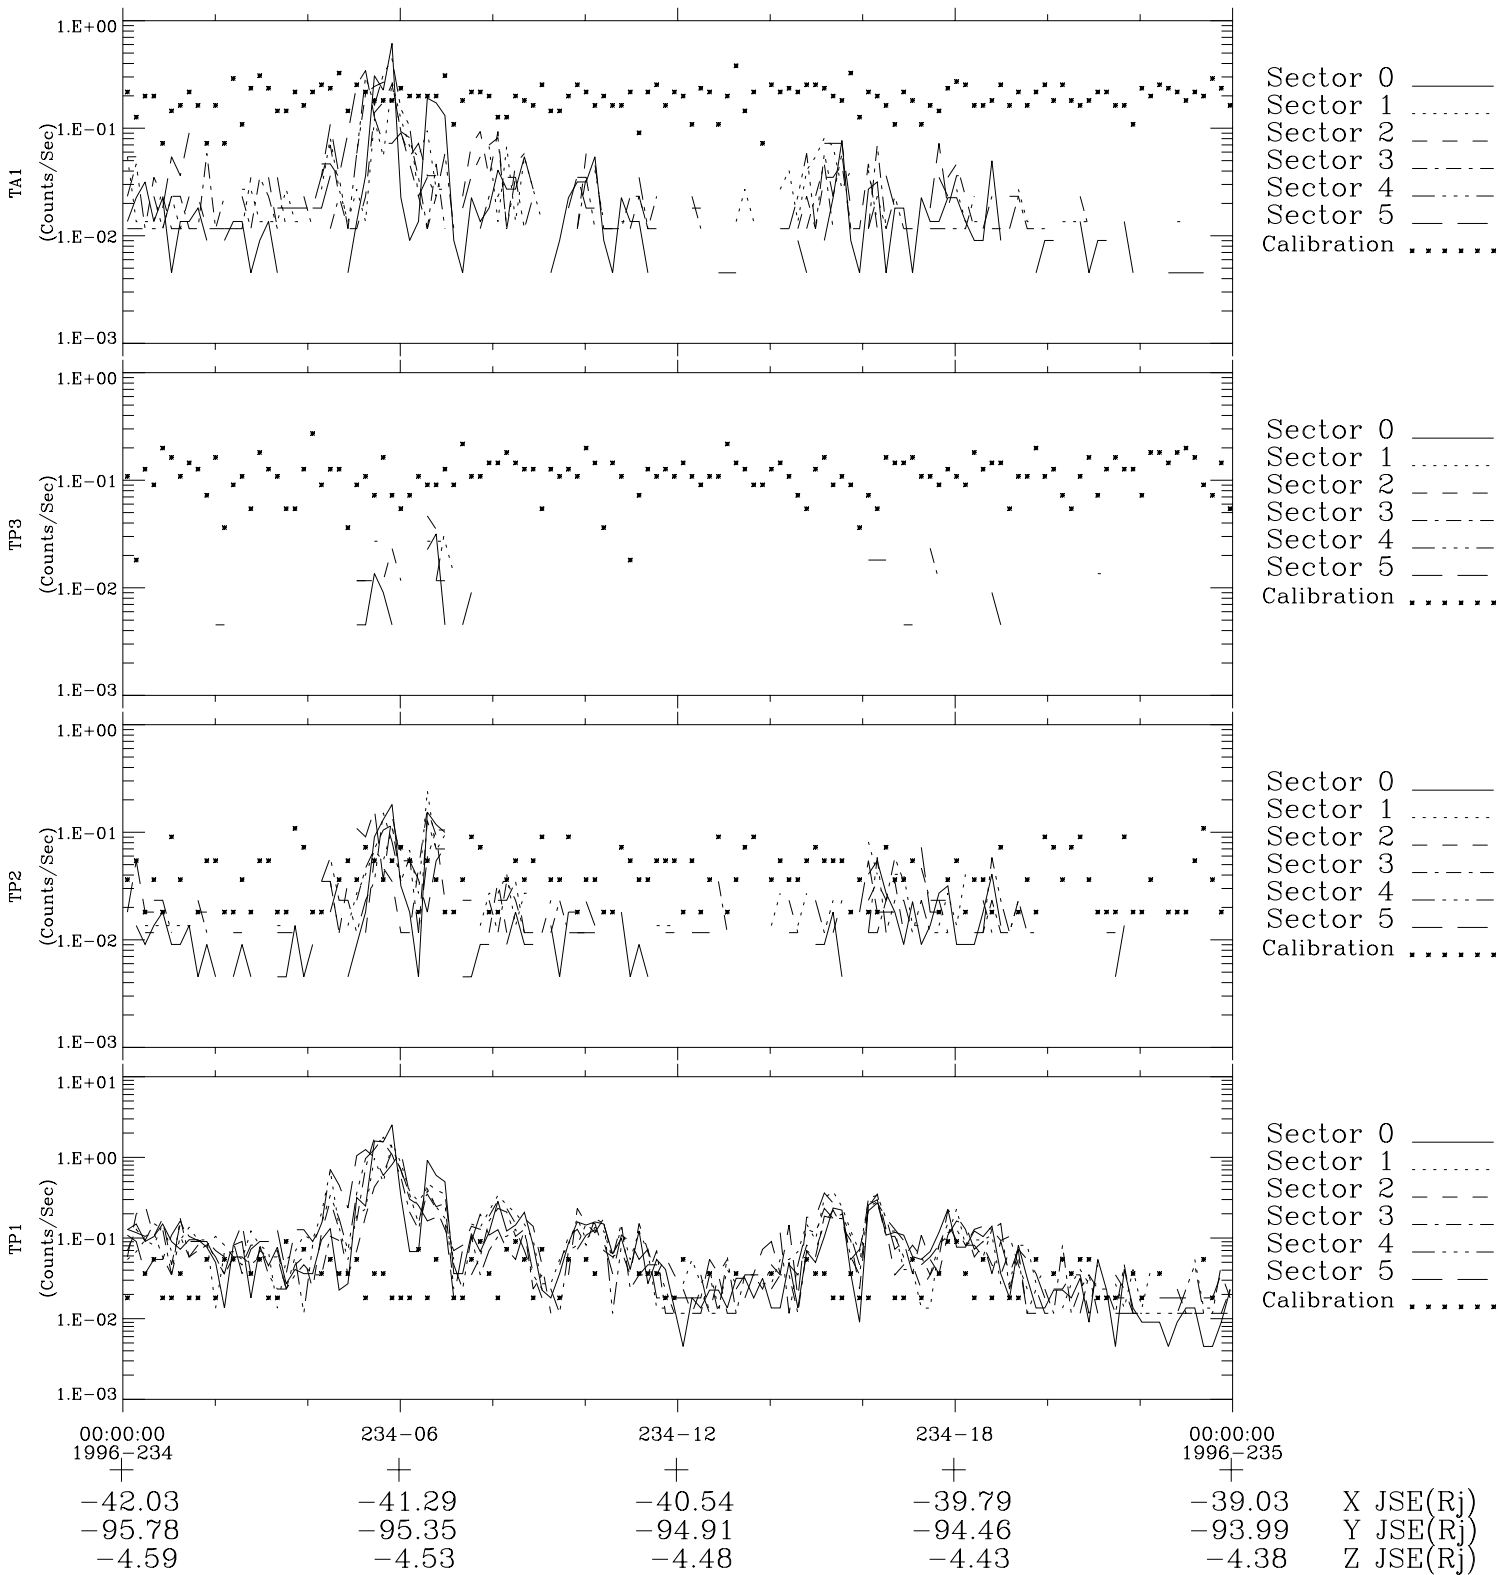

Galileo EPD Real-Time Six-Sector 96234

Software Version: RTLINE_R6 V 1.20
Data Production: 06-03-00
Plot Production: Fri Sep 14 08:53:52 2001

◇ = Jupiter look direction
□ = Corotation look direction