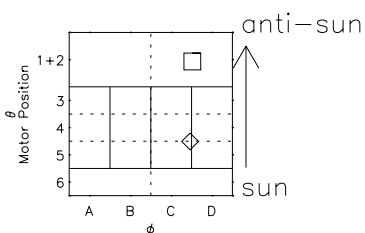

Galileo EPD Real Elevation Anisotropies 96234

Software Version: RTELEV_NORM V 1.20
Data Production: 06-03-00
Plot Production: Fri Sep 14 08:52:42 2001
Color File: wondr3
Geofactor File: 1.1

00:00:00 1996-234	234-06	234-12	234-18	00:00:00 1996-235	
+	+	+	+	+	X JSE(R _j)
-42.03	-41.29	-40.54	-39.79	-39.03	Y JSE(R _j)
-95.78	-95.35	-94.91	-94.46	-93.99	Z JSE(R _j)
-4.59	-4.53	-4.48	-4.43	-4.38	

- ◇ = Jupiter look direction
- = Corotation look direction