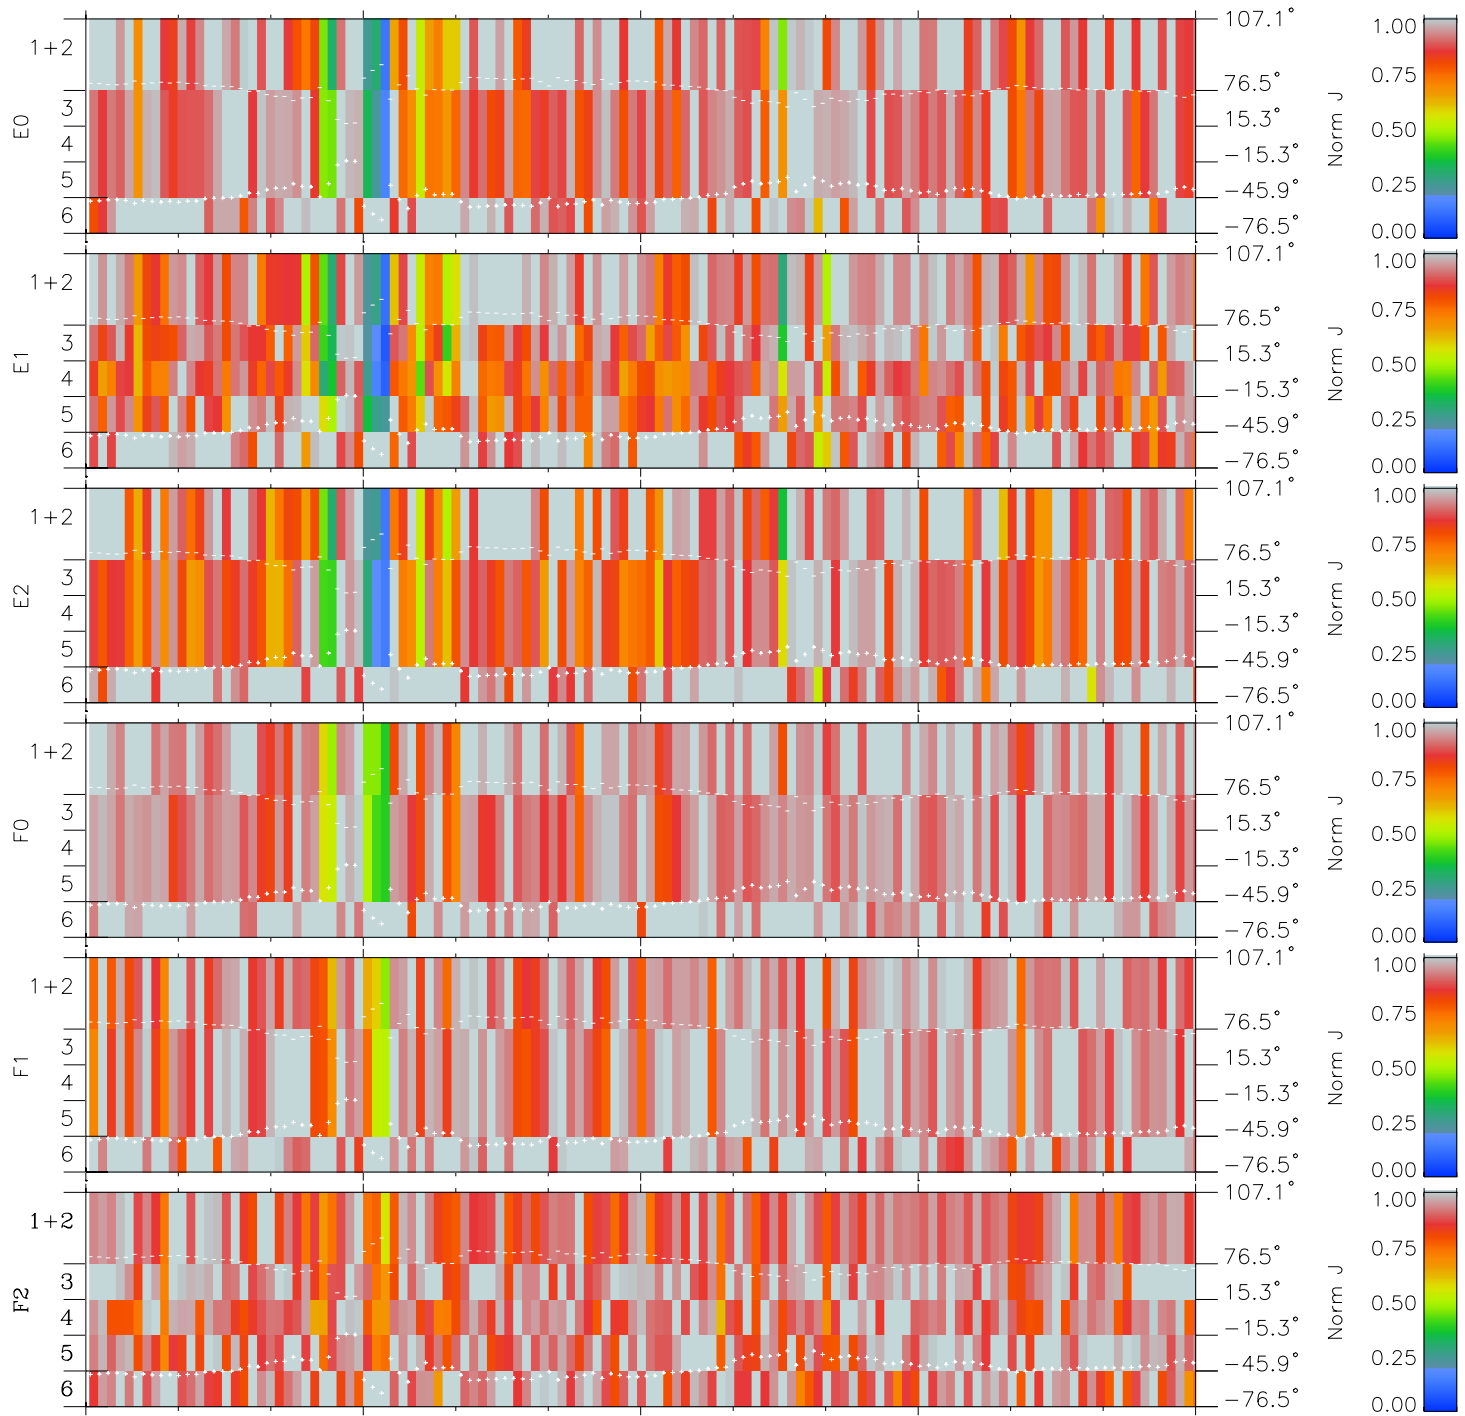

Galileo EPD Real Elevation Anisotropies 96234

Software Version: RTELEV_NORM V 1.20
Data Production: 06-03-00
Plot Production: Fri Sep 14 08:52:42 2001
Color File: wondr3
Geofactor File: 1.1

00:00:00 1996-234	234-06	234-12	234-18	00:00:00 1996-235	
+	+	+	+	+	X JSE(R _j)
-42.03	-41.29	-40.54	-39.79	-39.03	Y JSE(R _j)
-95.78	-95.35	-94.91	-94.46	-93.99	Z JSE(R _j)
-4.59	-4.53	-4.48	-4.43	-4.38	

- ◇ = Jupiter look direction
- = Corotation look direction