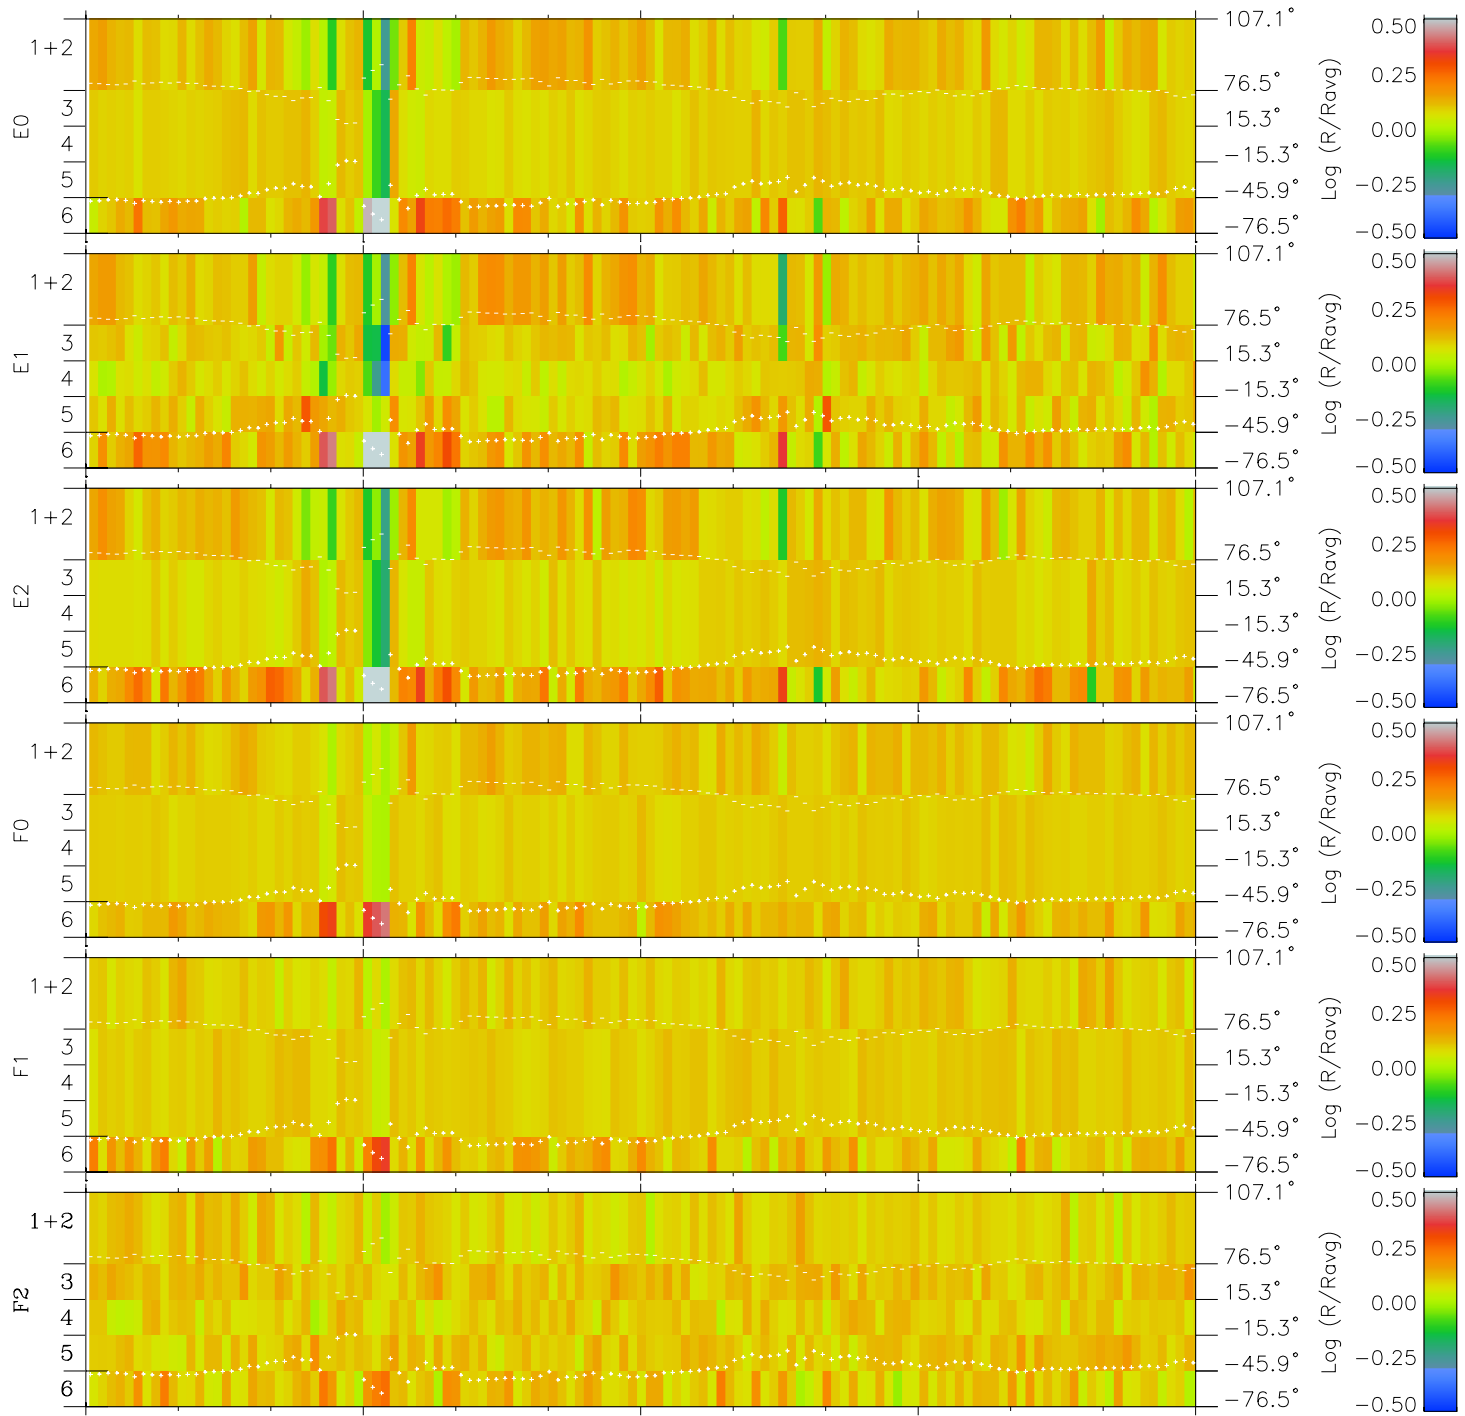

Galileo EPD Real Elevation Anisotropies 96234

Software Version: RTELEV_MEAN V 1.20
 Data Production: 06-03-00
 Plot Production: Fri Sep 14 08:52:09 2001
 Color File: wondr3
 Geofactor File: 1.1

00:00:00 1996-234	234-06	234-12	234-18	00:00:00 1996-235	
+	+	+	+	+	
-42.03	-41.29	-40.54	-39.79	-39.03	X JSE(R_j)
-95.78	-95.35	-94.91	-94.46	-93.99	Y JSE(R_j)
-4.59	-4.53	-4.48	-4.43	-4.38	Z JSE(R_j)

- ◇ = Jupiter look direction
- = Corotation look direction