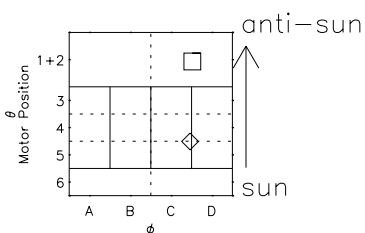

Galileo EPD Real Elevation Anisotropies 96234

Software Version: RTELEV_MEAN V 1.20
 Data Production: 06-03-00
 Plot Production: Fri Sep 14 08:52:09 2001
 Color File: wondr3
 Geofactor File: 1.1

00:00:00 1996-234	234-06	234-12	234-18	00:00:00 1996-235	
+	+	+	+	+	
-42.03	-41.29	-40.54	-39.79	-39.03	X JSE(R_j)
-95.78	-95.35	-94.91	-94.46	-93.99	Y JSE(R_j)
-4.59	-4.53	-4.48	-4.43	-4.38	Z JSE(R_j)

- ◇ = Jupiter look direction
- = Corotation look direction