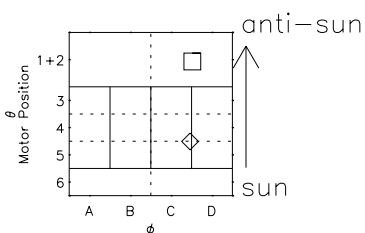

Galileo EPD Real Elevation Anisotropies 96234

Software Version: RTELEV_FLUX V 1.20
Data Production: 06-03-00
Plot Production: Fri Sep 14 08:52:18 2001
Color File: wondr3
Geofactor File: 1.1

00:00:00 1996-234	234-06	234-12	234-18	00:00:00 1996-235	
+	+	+	+	+	
-42.03	-41.29	-40.54	-39.79	-39.03	X JSE(R_j)
-95.78	-95.35	-94.91	-94.46	-93.99	Y JSE(R_j)
-4.59	-4.53	-4.48	-4.43	-4.38	Z JSE(R_j)

- ◇ = Jupiter look direction
- = Corotation look direction