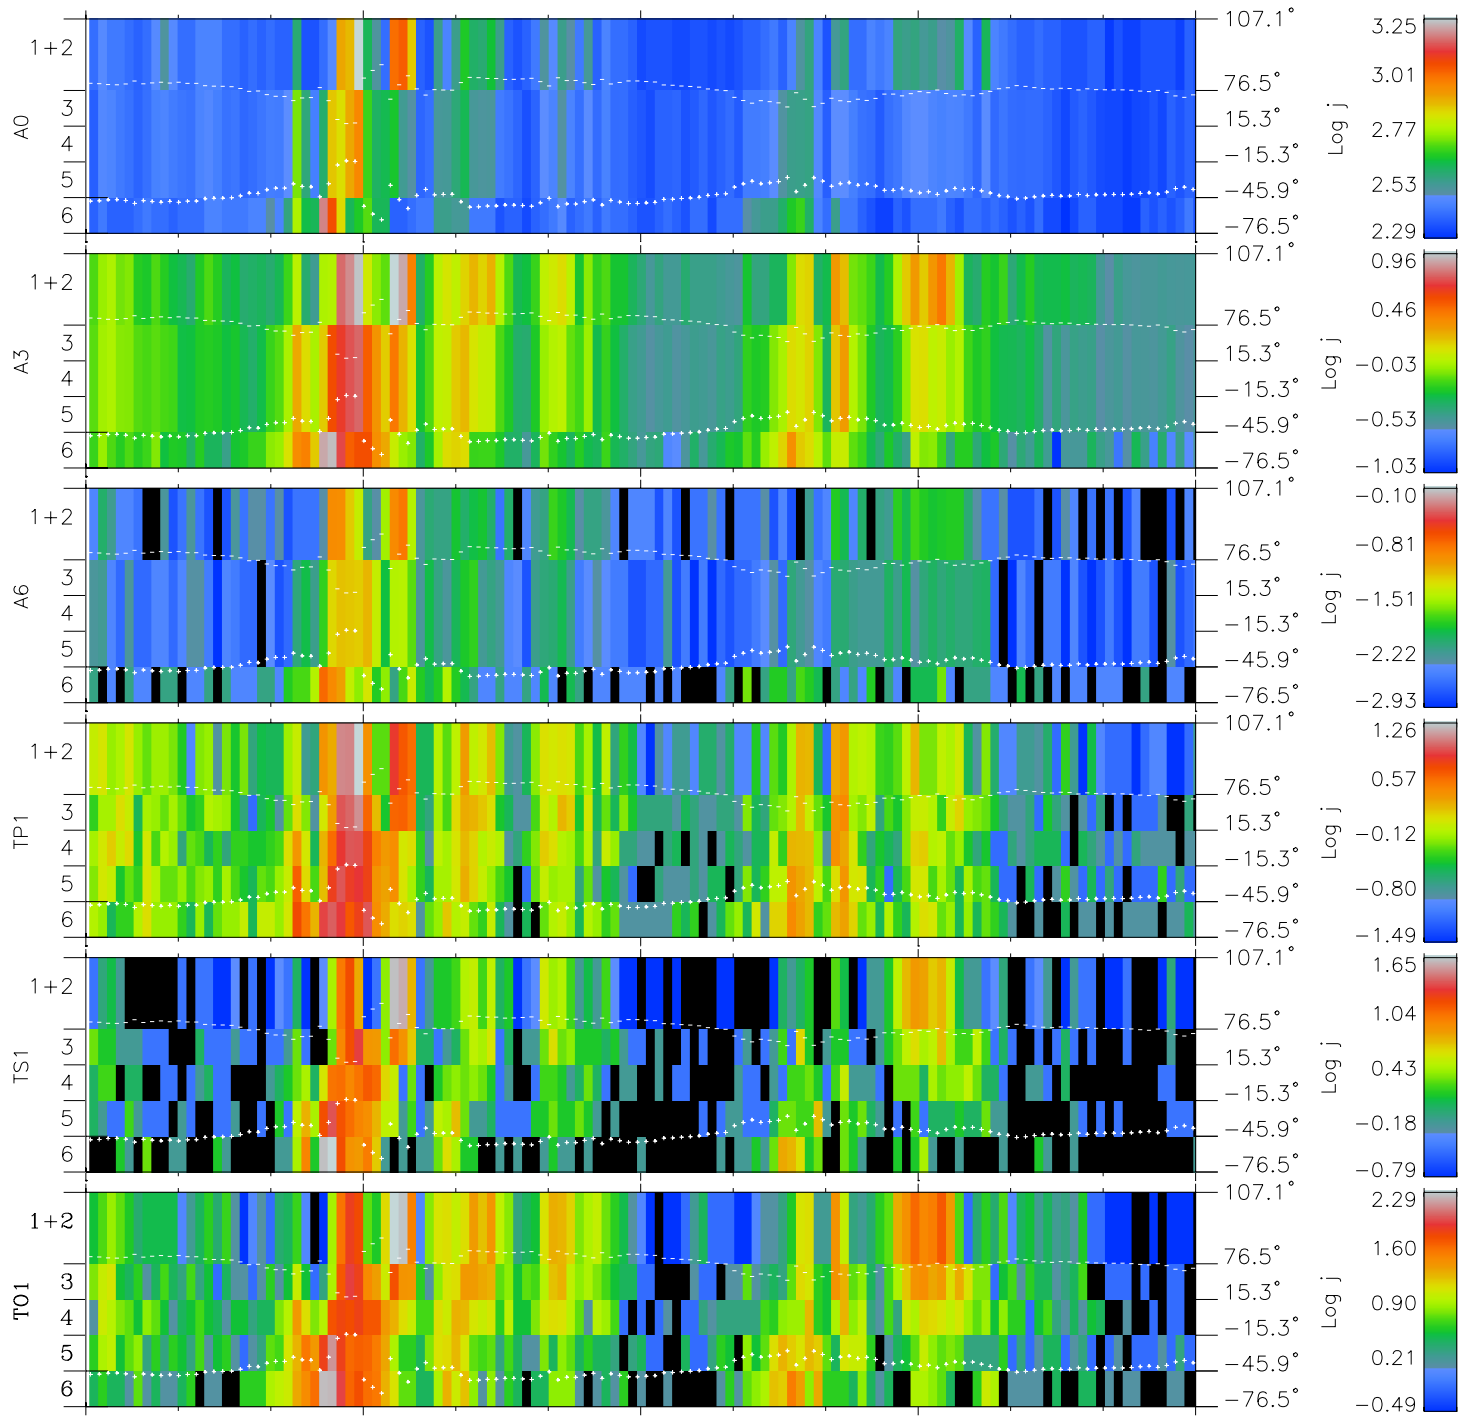

Galileo EPD Real Elevation Anisotropies 96234

Software Version: RTELEV_FLUX V 1.20
Data Production: 06-03-00
Plot Production: Fri Sep 14 08:52:18 2001
Color File: wondr3
Geofactor File: 1.1

00:00:00 1996-234	234-06	234-12	234-18	00:00:00 1996-235	
+	+	+	+	+	
-42.03	-41.29	-40.54	-39.79	-39.03	X JSE(R_j)
-95.78	-95.35	-94.91	-94.46	-93.99	Y JSE(R_j)
-4.59	-4.53	-4.48	-4.43	-4.38	Z JSE(R_j)

- ◇ = Jupiter look direction
- = Corotation look direction