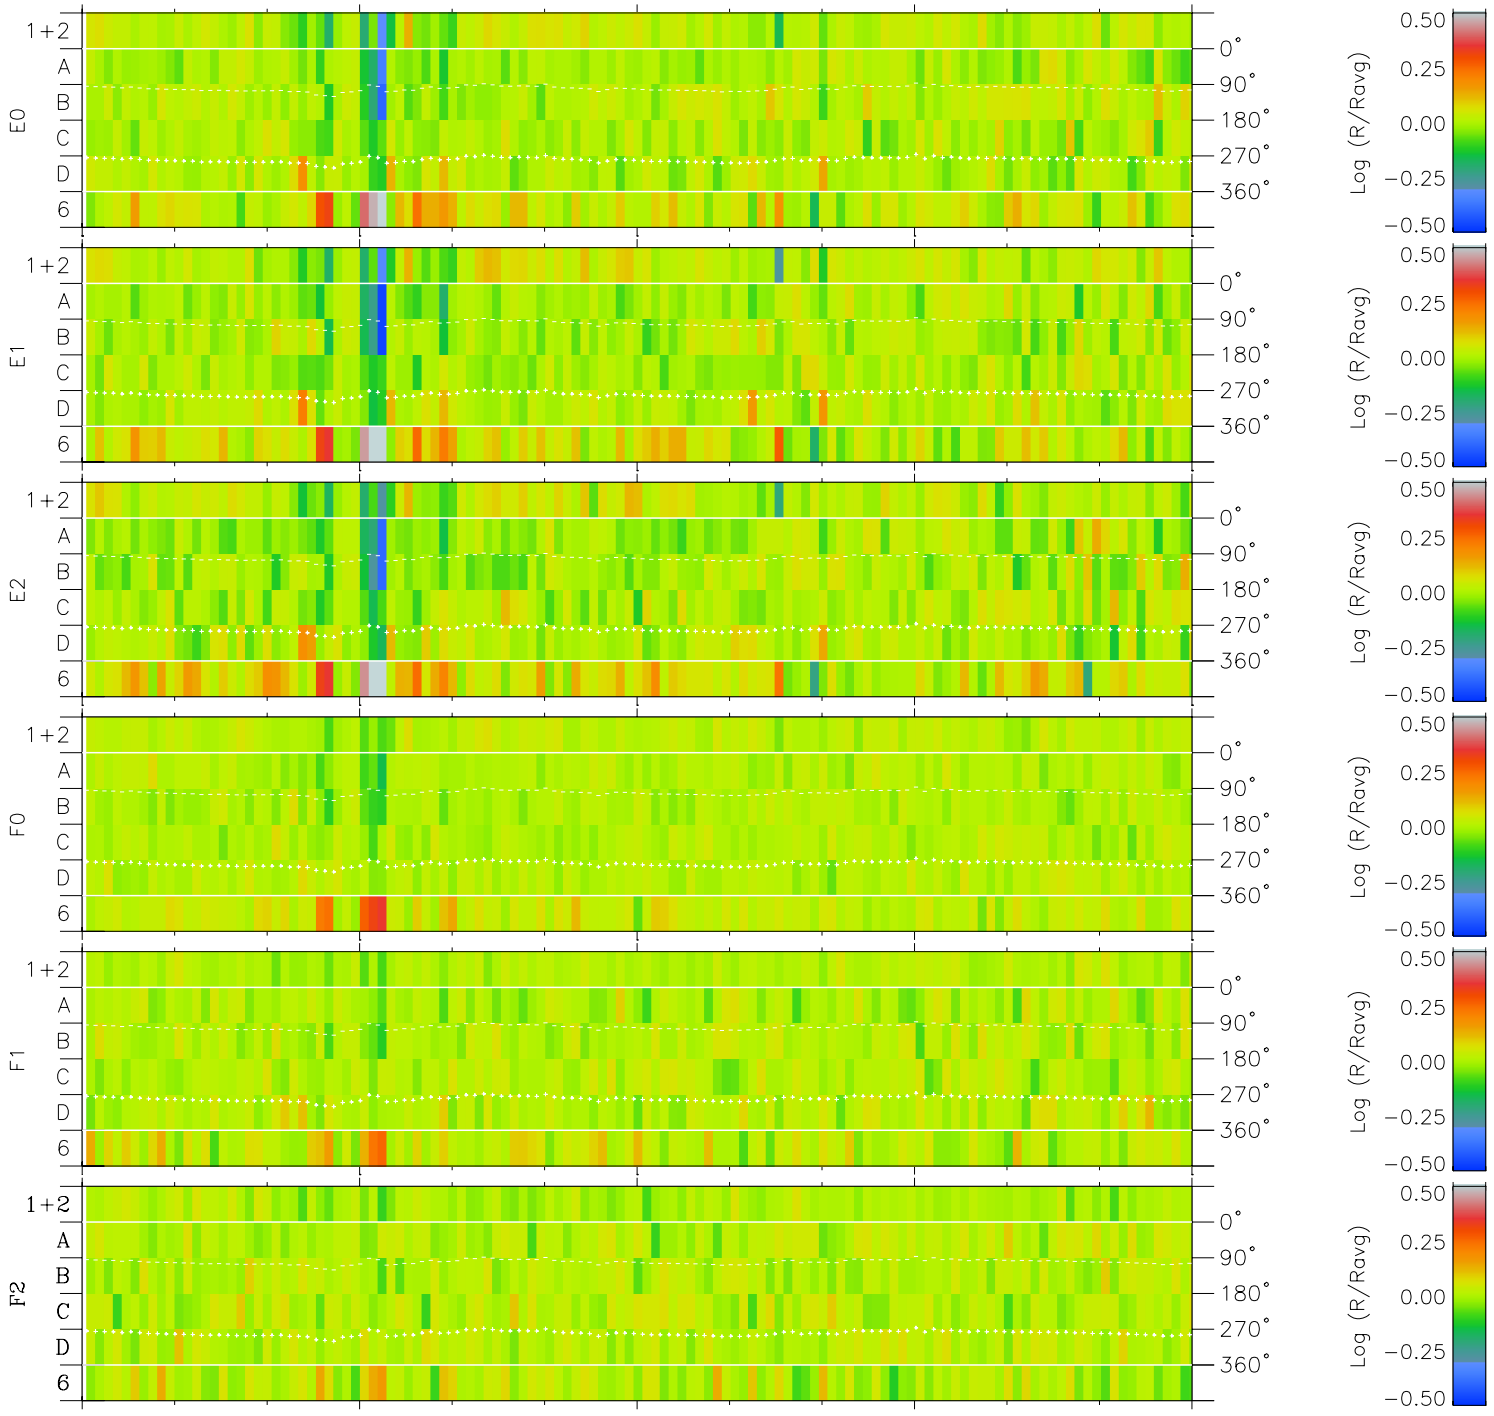

Galileo EPD Real Time Azimuth Anisotropies 96234

Software Version: RTAZIM_MEAN V 1.20
 Data Production: 06-03-00
 Plot Production: Fri Sep 14 08:53:00 2001
 Color File: wondr3
 Geofactor File: 1.1

00:00:00 1996-234	234-06	234-12	234-18	00:00:00 1996-235	
+	+	+	+	+	
-42.03	-41.29	-40.54	-39.79	-39.03	X JSE(R _j)
-95.78	-95.35	-94.91	-94.46	-93.99	Y JSE(R _j)
-4.59	-4.53	-4.48	-4.43	-4.38	Z JSE(R _j)

◇ = Jupiter look direction
 □ = Corotation look direction