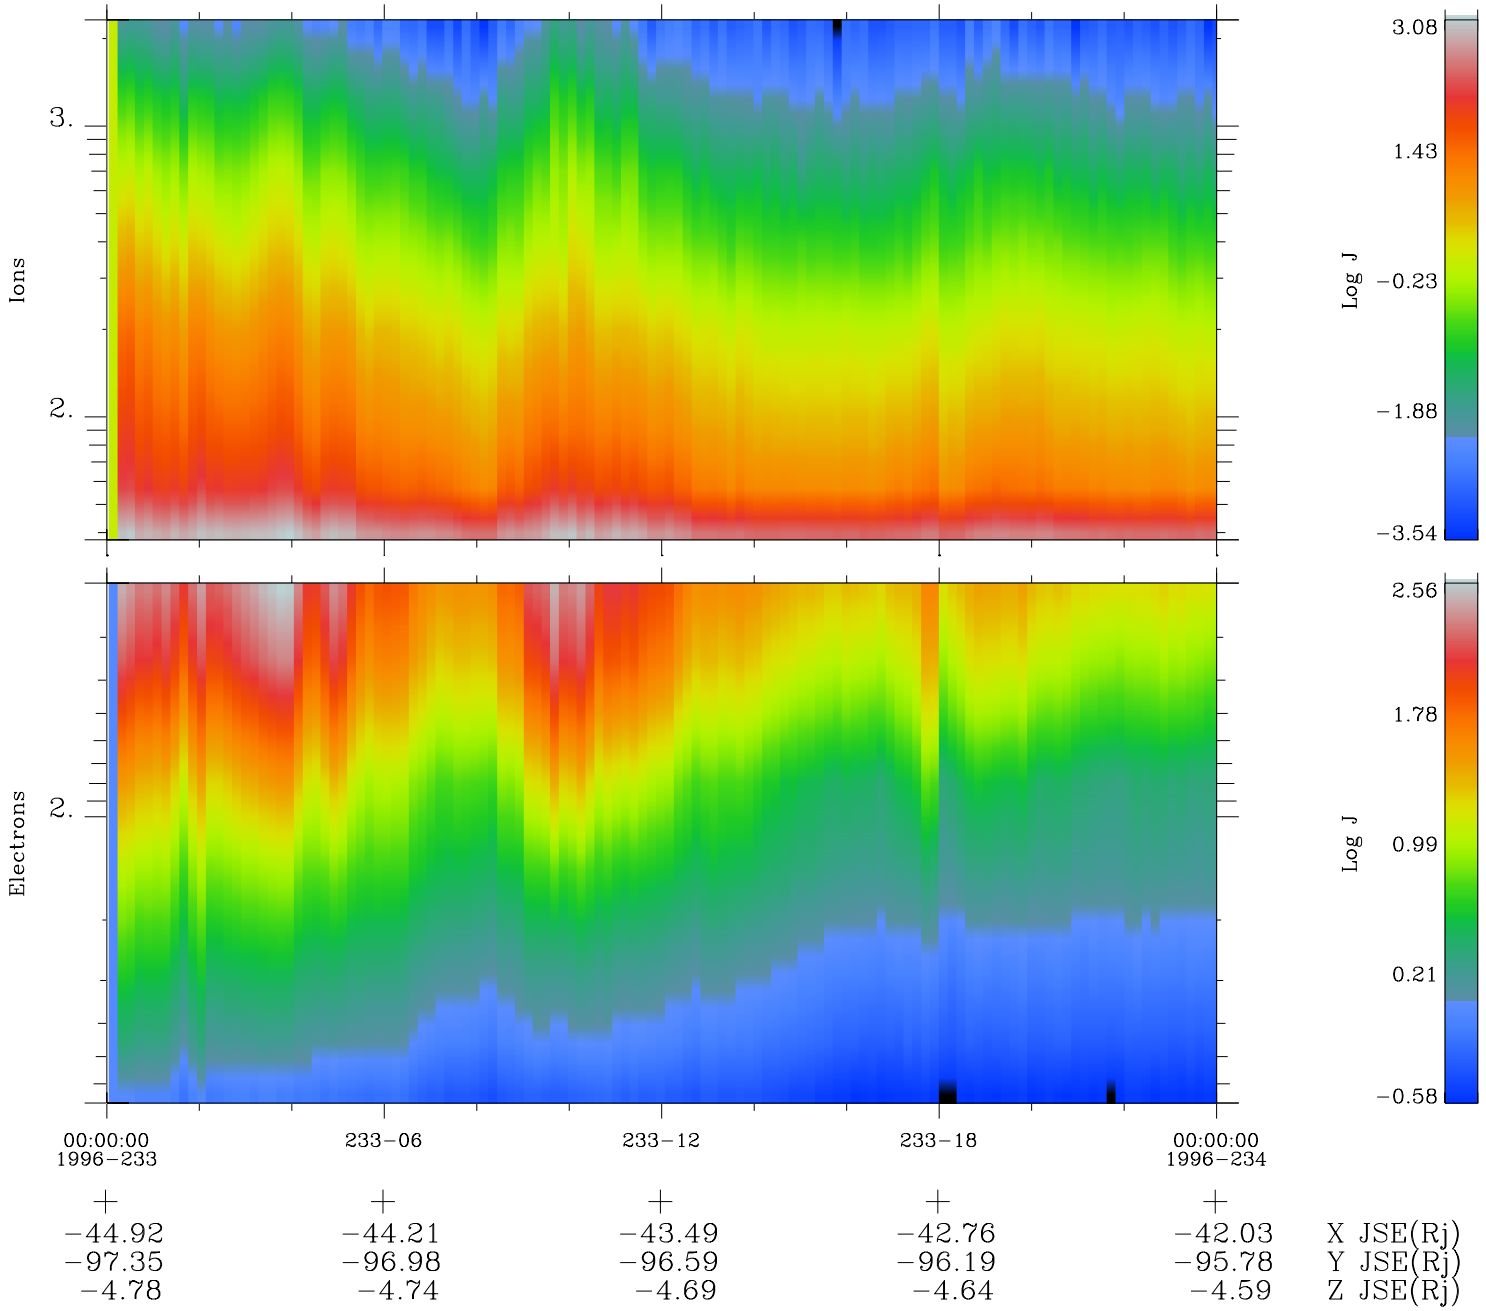

Galileo EPD Real Time Omni Spectrum 96233

Software Version: RTSPEC_OMNI V 1.20
 Data Production: 06-03-00
 Plot Production: Fri Sep 14 08:41:03 2001
 Color File: wondr3
 Geofactor File: 1.1

◇ = Jupiter look direction
 □ = Corotation look direction