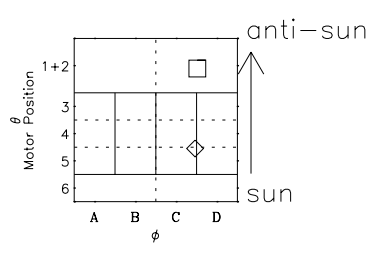

Galileo EPD Real Time Omni Spectrum 96233

Software Version: RTSPEC_OMNI V 1.20
 Data Production: 06-03-00
 Plot Production: Fri Sep 14 08:41:03 2001
 Color File: wondr3
 Geofactor File: 1.1

◇ = Jupiter look direction
 □ = Corotation look direction