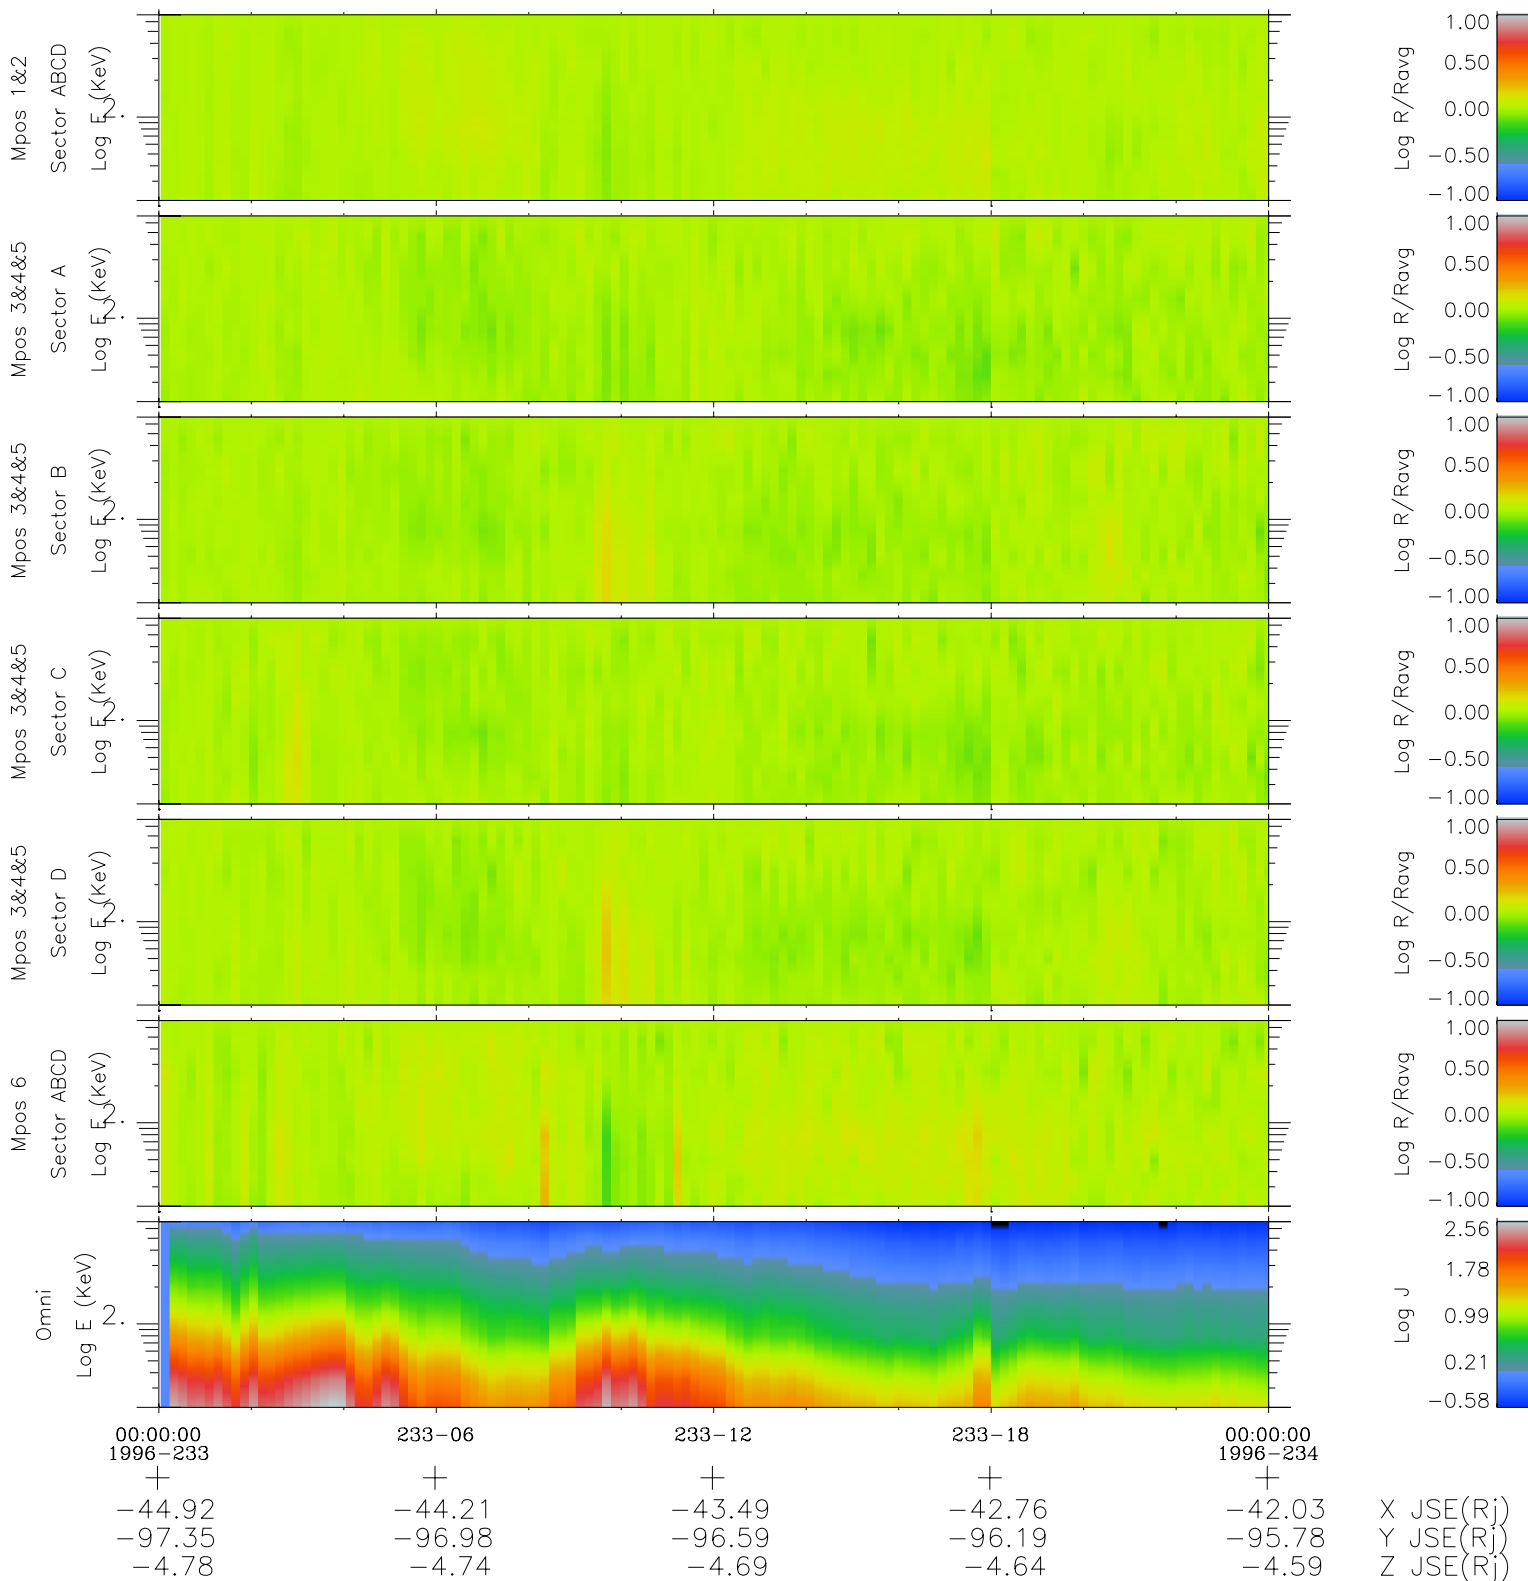

Galileo EPD Real Time R6 Electrons Spectra 96233

Software Version: RTSPEC_R6 V 1.20
 Data Production: 06-03-00
 Plot Production: Fri Sep 14 08:40:57 2001
 Color File: wondr3
 Geofactor File: 1.1

- ◇ = Jupiter look direction
- = Corotation look direction