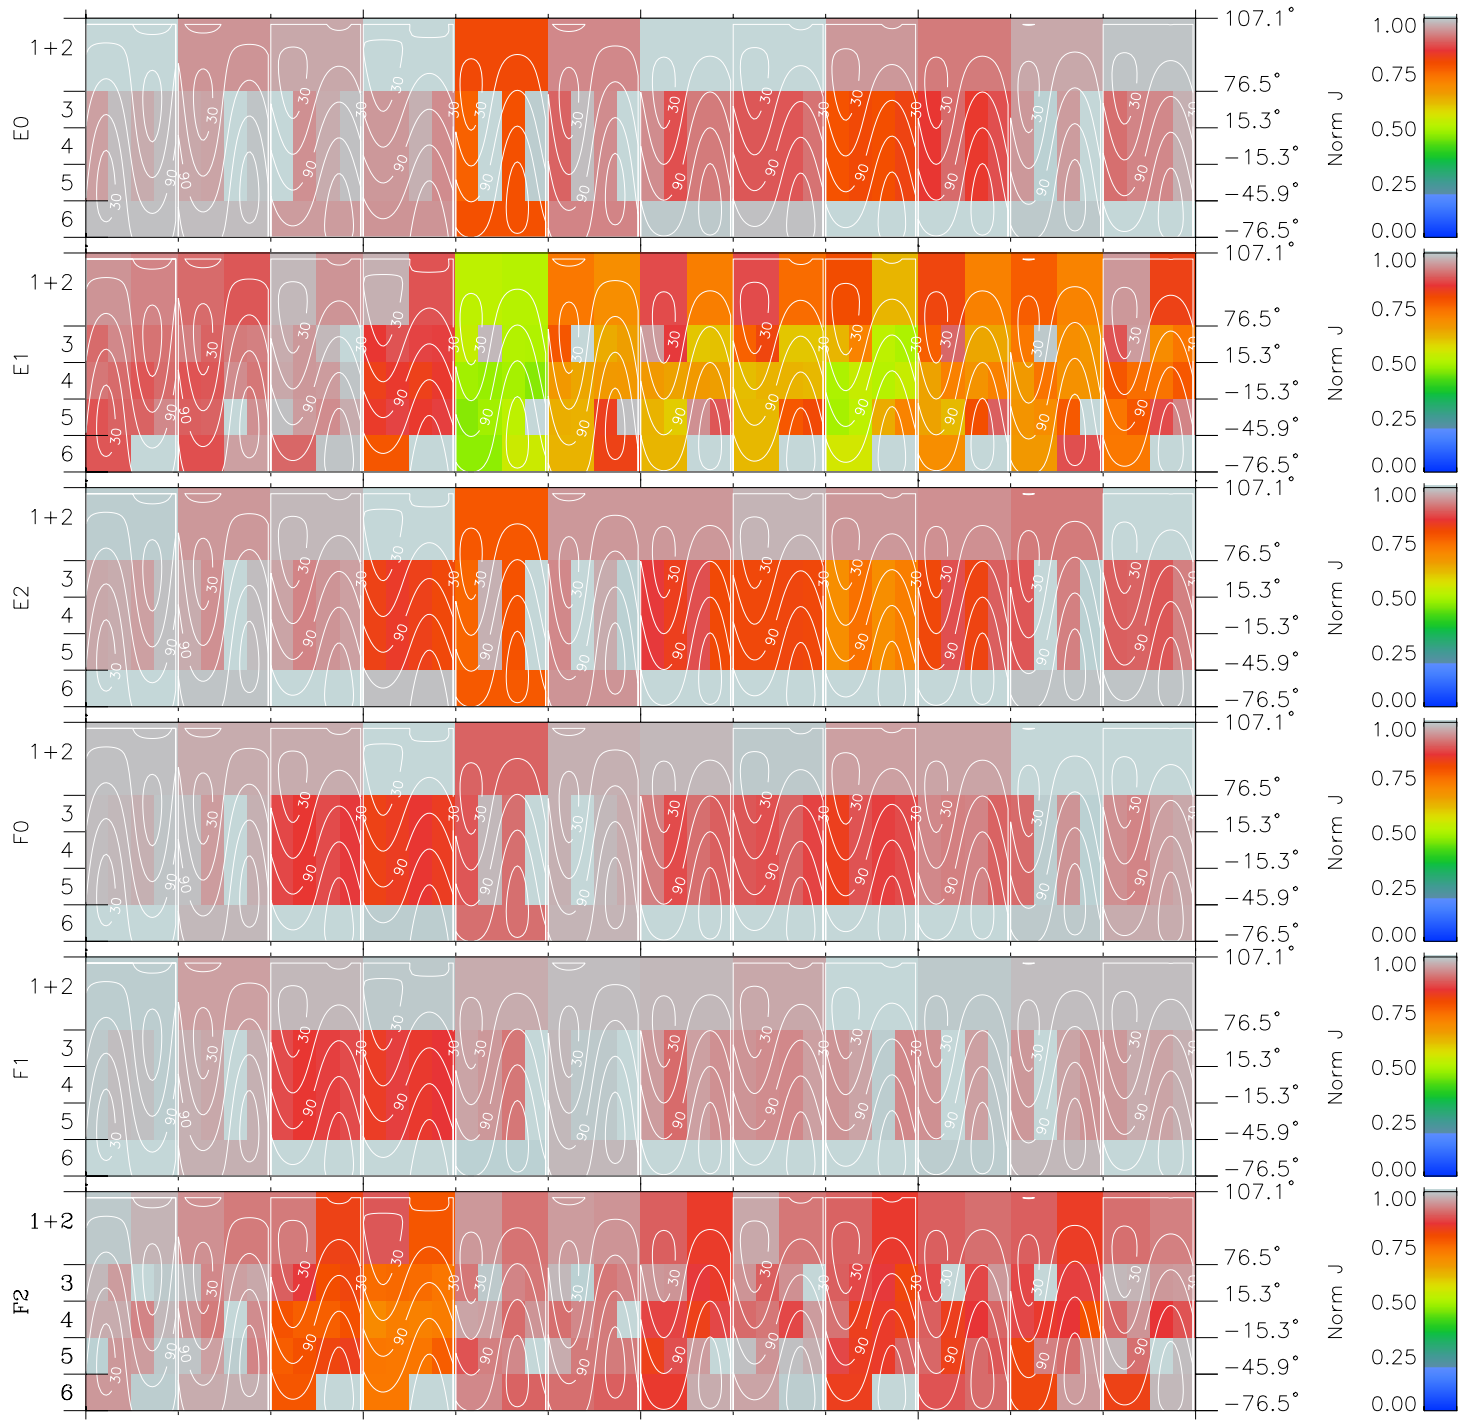

Galileo EPD Real Time All-Sky Anisotropies 96233

Software Version: RTSKY_NORM V 1.20
 Data Production: 06-03-00
 Plot Production: Fri Sep 14 08:41:48 2001
 Color File: wondr3
 Geofactor File: 1.1

00:00:00 1996-233	233-06	233-12	233-18	00:00:00 1996-234	
+	+	+	+	+	X JSE(R _j)
-44.92	-44.21	-43.49	-42.76	-42.03	Y JSE(R _j)
-97.35	-96.98	-96.59	-96.19	-95.78	Z JSE(R _j)
-4.78	-4.74	-4.69	-4.64	-4.59	

- ◇ = Jupiter look direction
- = Corotation look direction