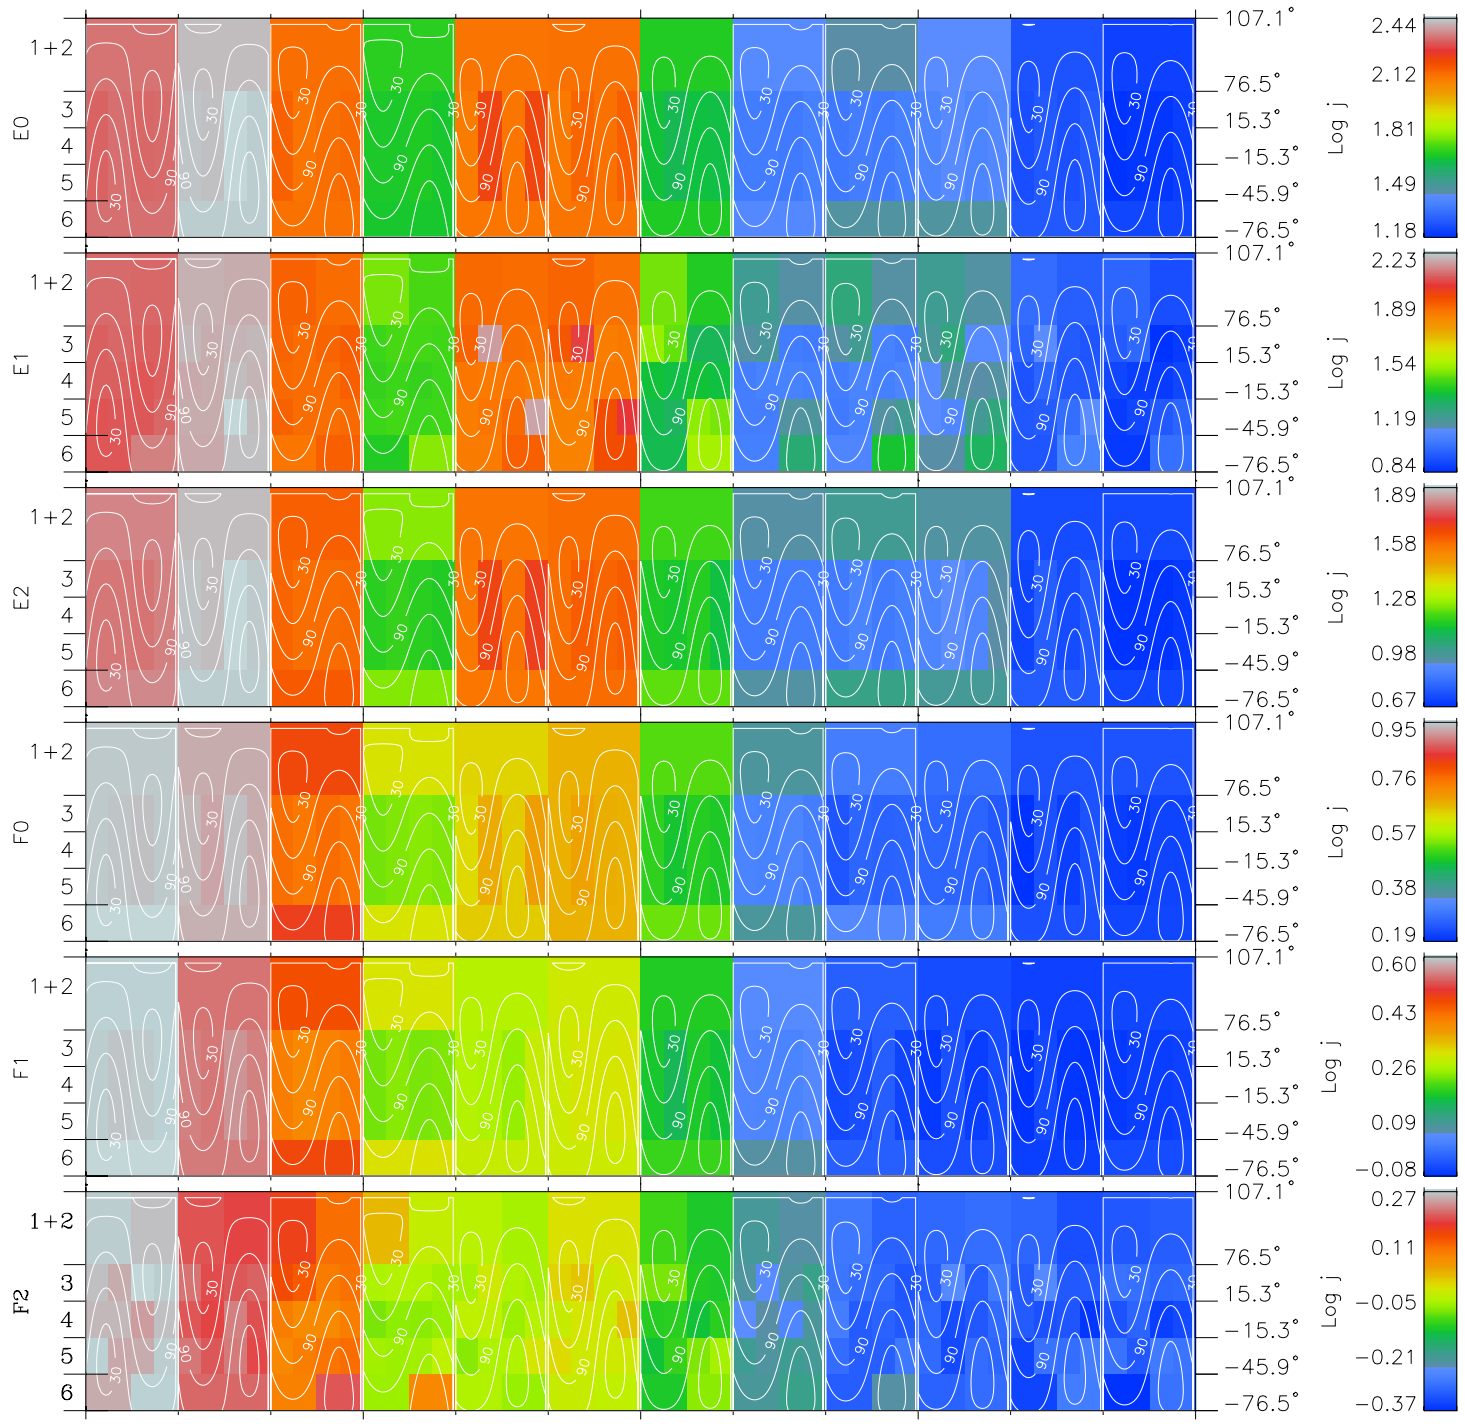

# Galileo EPD Real Time All-Sky Anisotropies 96233

Software Version: RTSKY\_FLUX V 1.20  
 Data Production: 06-03-00  
 Plot Production: Fri Sep 14 08:41:33 2001  
 Color File: wondr3  
 Geofactor File: 1.1

00:00:00 1996-233	233-06	233-12	233-18	00:00:00 1996-234	
+	+	+	+	+	
-44.92	-44.21	-43.49	-42.76	-42.03	X JSE(R <sub>j</sub> )
-97.35	-96.98	-96.59	-96.19	-95.78	Y JSE(R <sub>j</sub> )
-4.78	-4.74	-4.69	-4.64	-4.59	Z JSE(R <sub>j</sub> )

- ◇ = Jupiter look direction
- = Corotation look direction