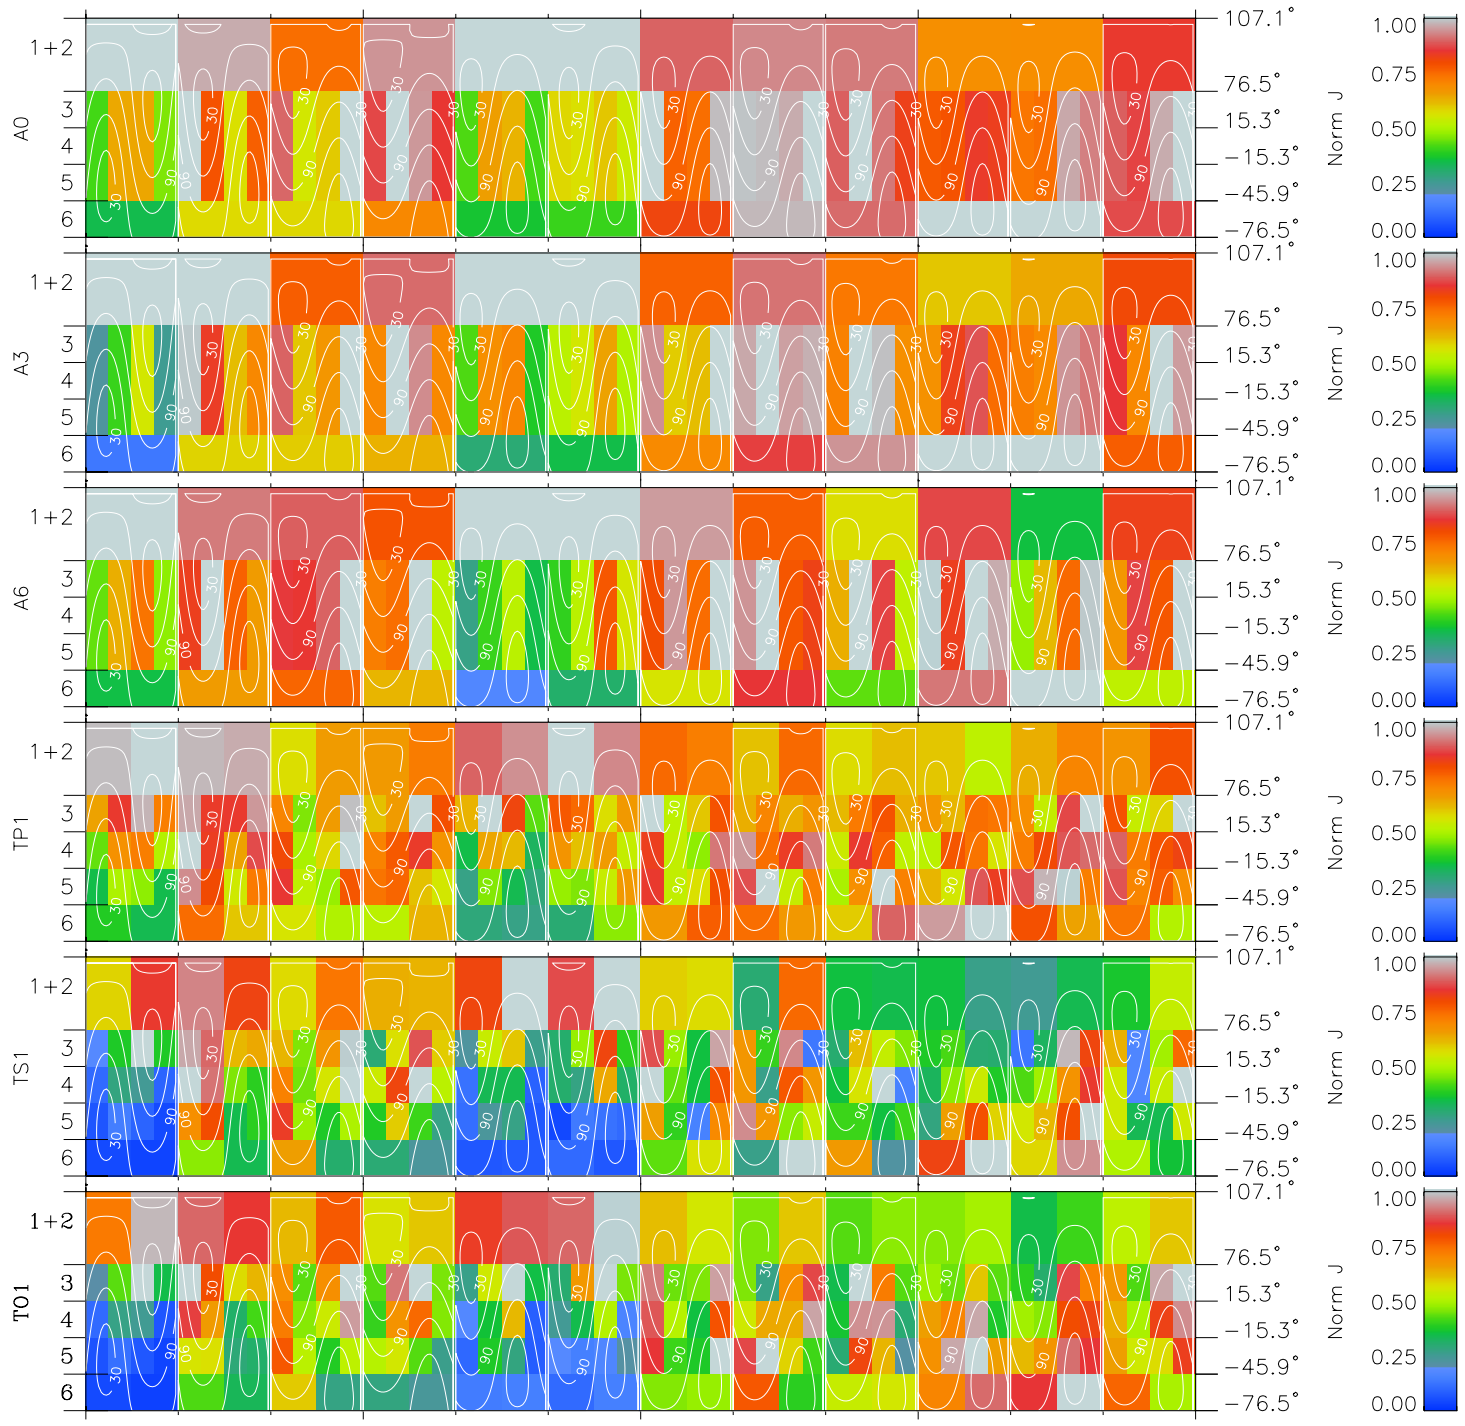

# Galileo EPD Real Time All-Sky Anisotropies 96233

Software Version: RTSKY\_NORM V 1.20  
Data Production: 06-03-00  
Plot Production: Fri Sep 14 08:41:41 2001  
Color File: wondr3  
Geofactor File: 1.1

00:00:00 1996-233	233-06	233-12	233-18	00:00:00 1996-234	
+	+	+	+	+	X JSE(R <sub>j</sub> )
-44.92	-44.21	-43.49	-42.76	-42.03	Y JSE(R <sub>j</sub> )
-97.35	-96.98	-96.59	-96.19	-95.78	Z JSE(R <sub>j</sub> )
-4.78	-4.74	-4.69	-4.64	-4.59	

- ◇ = Jupiter look direction
- = Corotation look direction