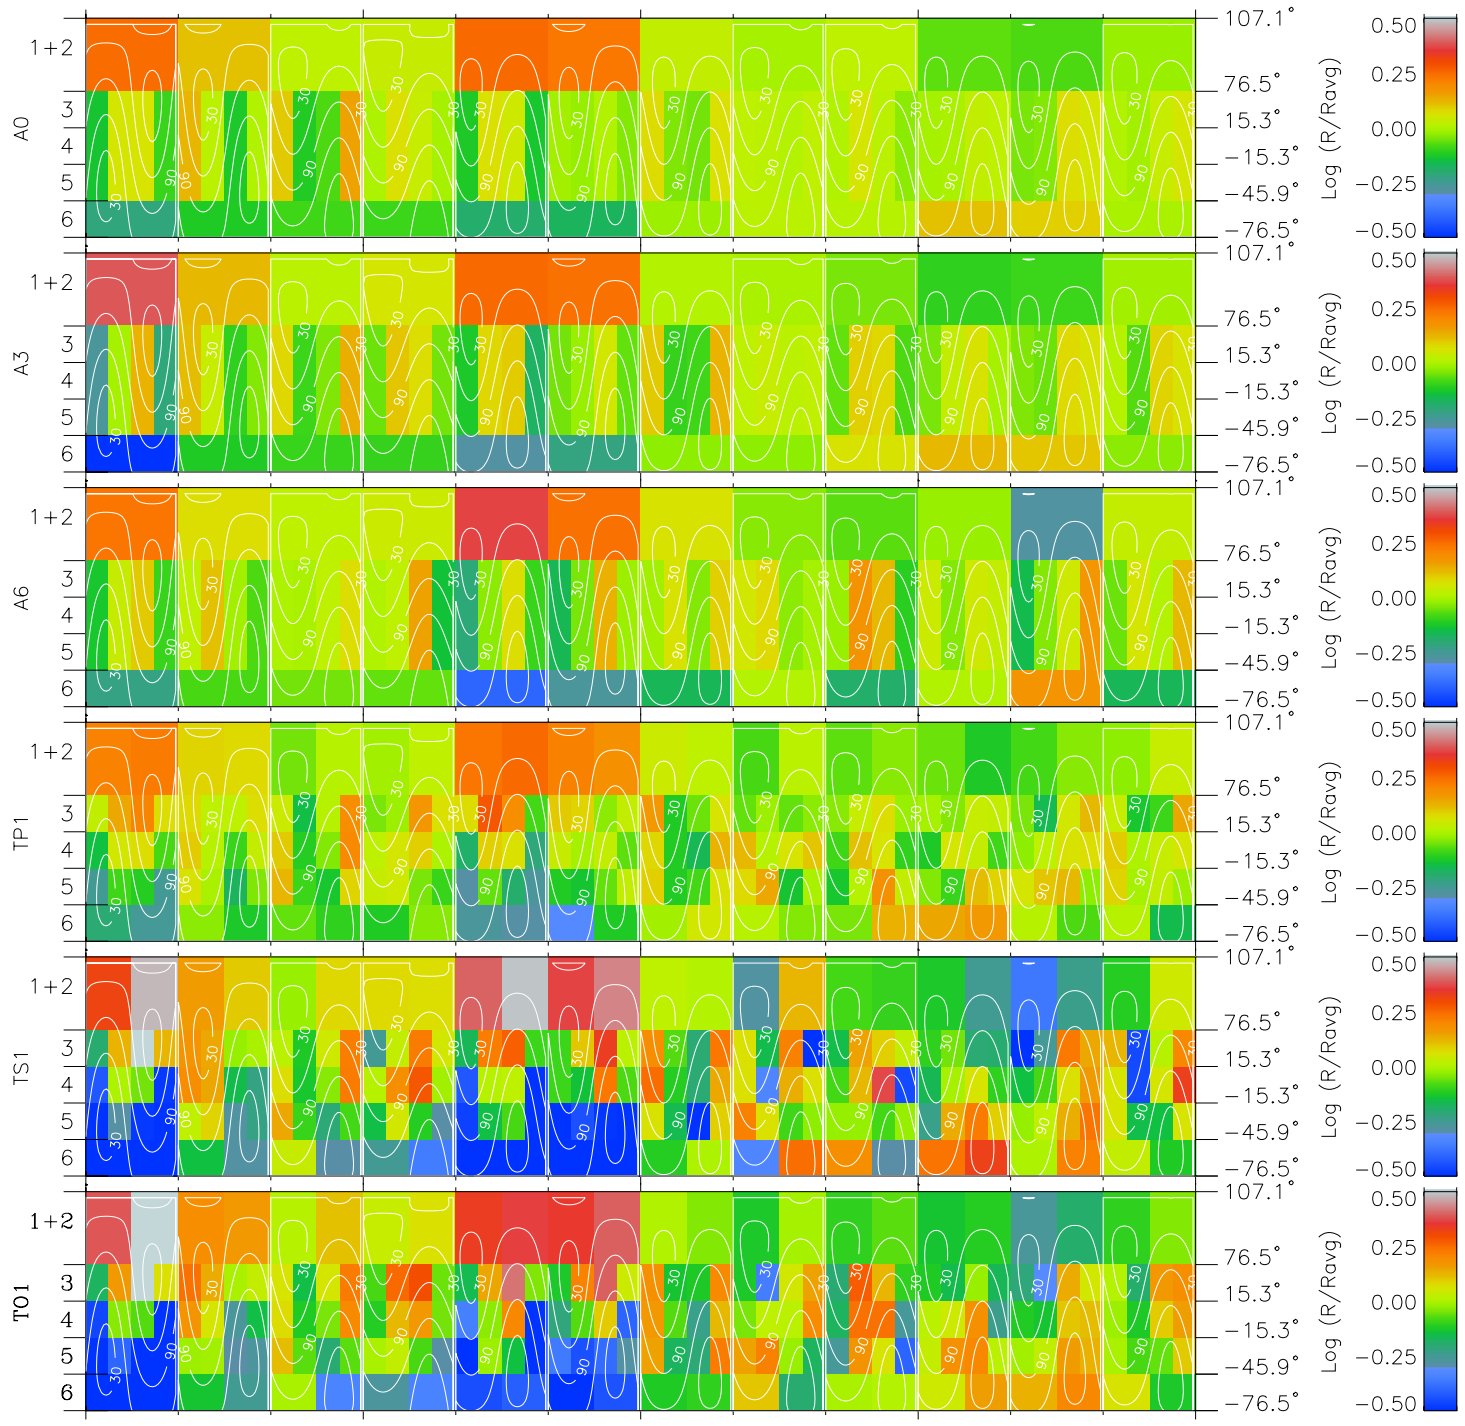

# Galileo EPD Real Time All-Sky Anisotropies 96233

Software Version: RTSKY\_MEAN V 1.20  
 Data Production: 06-03-00  
 Plot Production: Fri Sep 14 08:41:11 2001  
 Color File: wondr3  
 Geofactor File: 1.1

00:00:00 1996-233	233-06	233-12	233-18	00:00:00 1996-234	
+	+	+	+	+	X JSE(R <sub>j</sub> )
-44.92	-44.21	-43.49	-42.76	-42.03	Y JSE(R <sub>j</sub> )
-97.35	-96.98	-96.59	-96.19	-95.78	Z JSE(R <sub>j</sub> )
-4.78	-4.74	-4.69	-4.64	-4.59	

- ◇ = Jupiter look direction
- = Corotation look direction