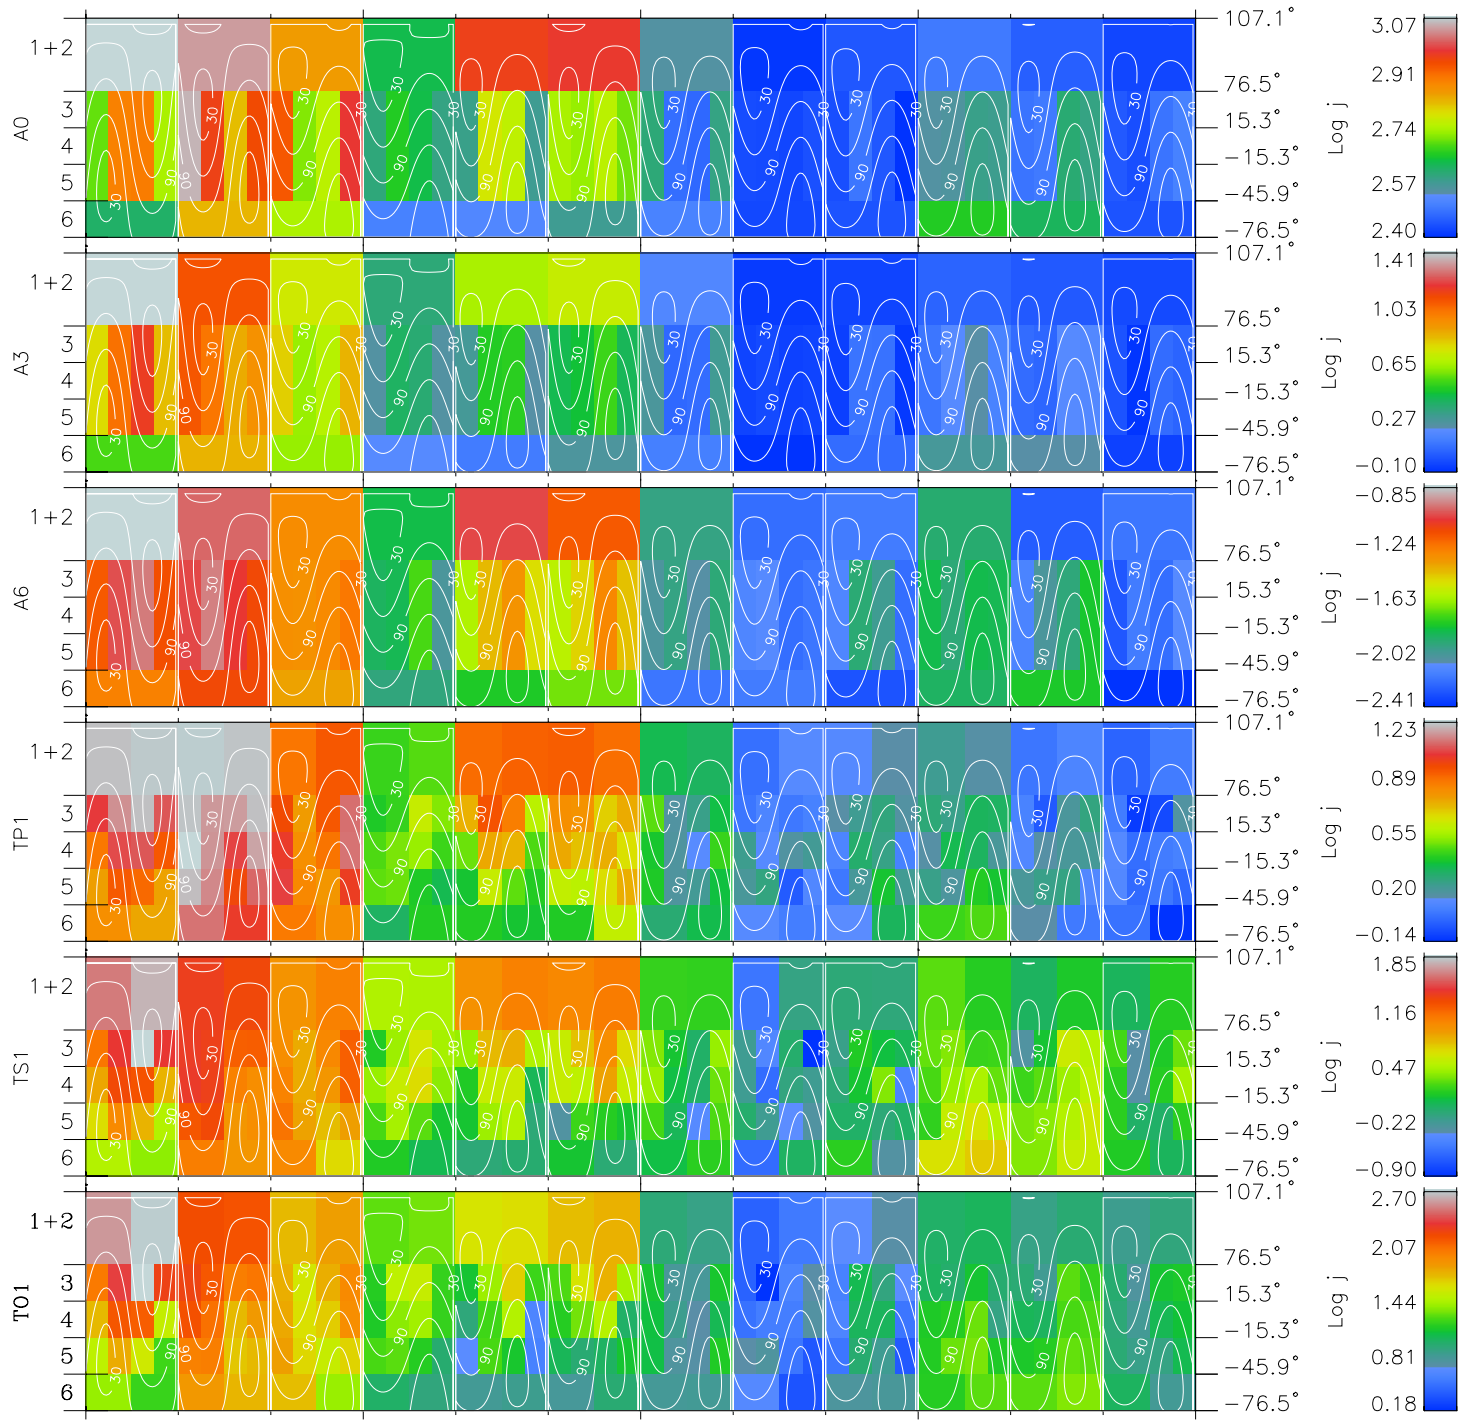

Galileo EPD Real Time All-Sky Anisotropies 96233

Software Version: RTSKY_FLUX V 1.20
 Data Production: 06-03-00
 Plot Production: Fri Sep 14 08:41:26 2001
 Color File: wondr3
 Geofactor File: 1.1

00:00:00 1996-233	233-06	233-12	233-18	00:00:00 1996-234	
+	+	+	+	+	X JSE(R _j)
-44.92	-44.21	-43.49	-42.76	-42.03	Y JSE(R _j)
-97.35	-96.98	-96.59	-96.19	-95.78	Z JSE(R _j)
-4.78	-4.74	-4.69	-4.64	-4.59	

- ◇ = Jupiter look direction
- = Corotation look direction