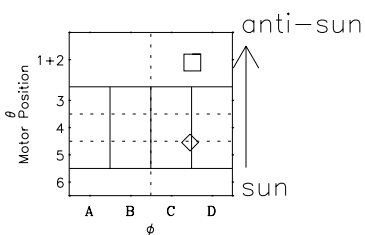

# Galileo EPD Real-Time Omni 96233

Software Version: RTLINE\_OMNI V 1.20  
Data Production: 06-03-00  
Plot Production: Fri Sep 14 08:43:03 2001

◇ = Jupiter look direction  
□ = Corotation look direction