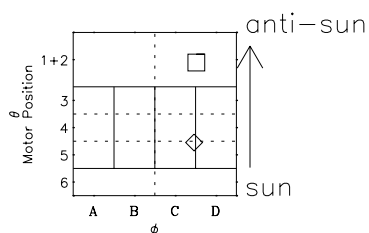

Galileo EPD Real-Time Omni 96233

Software Version: RTLINE_OMNI V 1.20
Data Production: 06-03-00
Plot Production: Fri Sep 14 08:43:03 2001

◇ = Jupiter look direction
□ = Corotation look direction