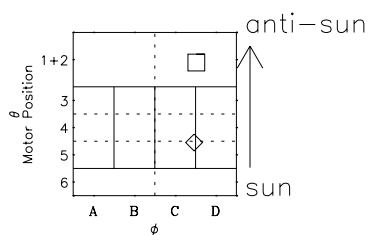

Galileo EPD Real-Time Omni 96233

Software Version: RTLINE_OMNI V 1.20
Data Production: 06-03-00
Plot Production: Fri Sep 14 08:43:02 2001

◇ = Jupiter look direction
□ = Corotation look direction