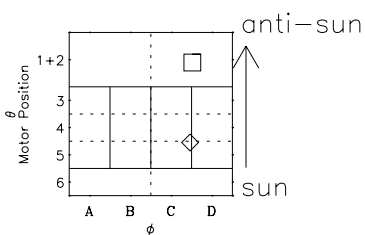

Galileo EPD Real-Time Omni 96233

Software Version: RTLINE_OMNI V 1.20
Data Production: 06-03-00
Plot Production: Fri Sep 14 08:43:02 2001

◇ = Jupiter look direction
□ = Corotation look direction