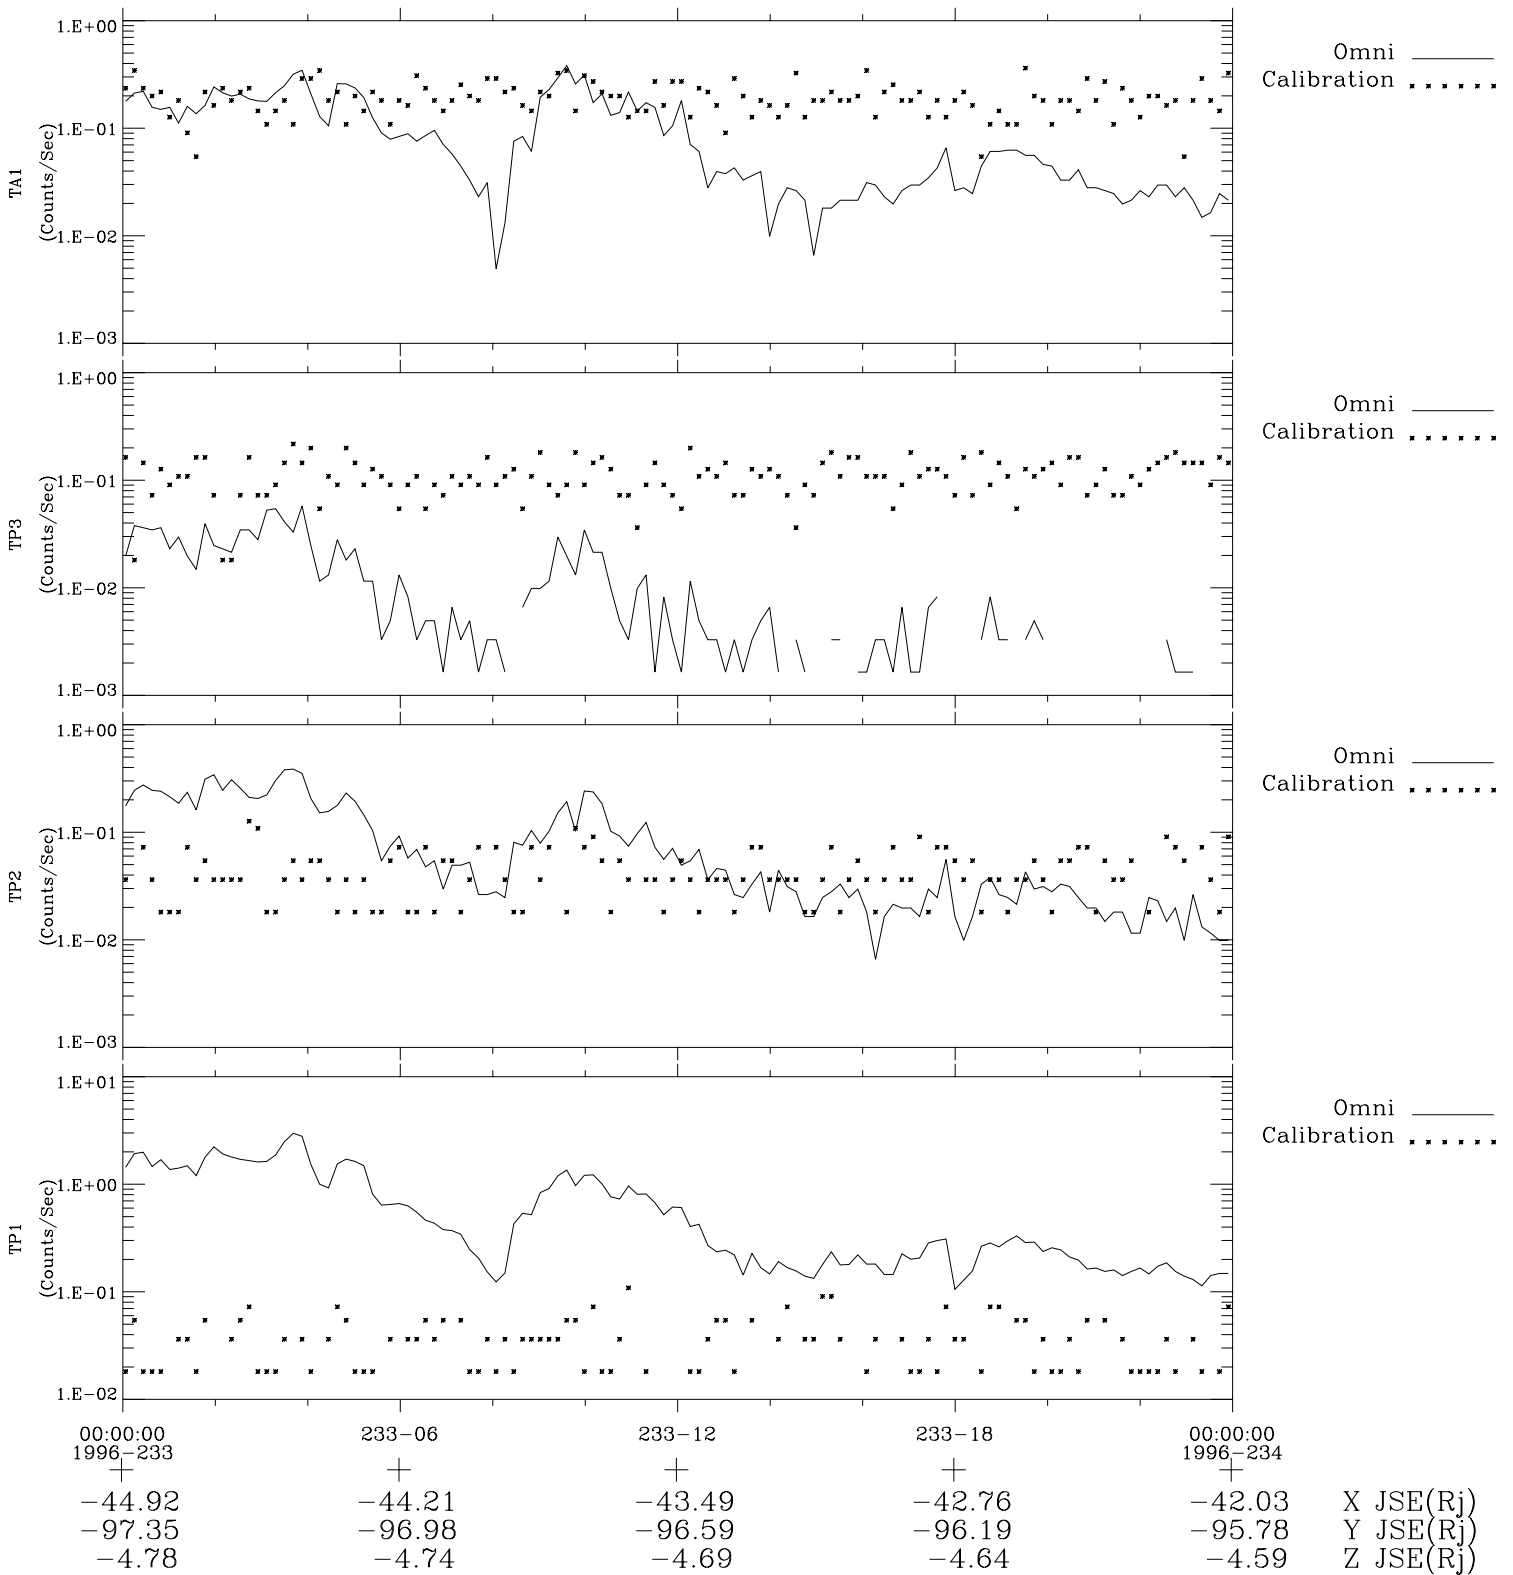

Galileo EPD Real-Time Omni 96233

Software Version: RTLINE_OMNI V 1.20
Data Production: 06-03-00
Plot Production: Fri Sep 14 08:43:02 2001

◇ = Jupiter look direction
□ = Corotation look direction