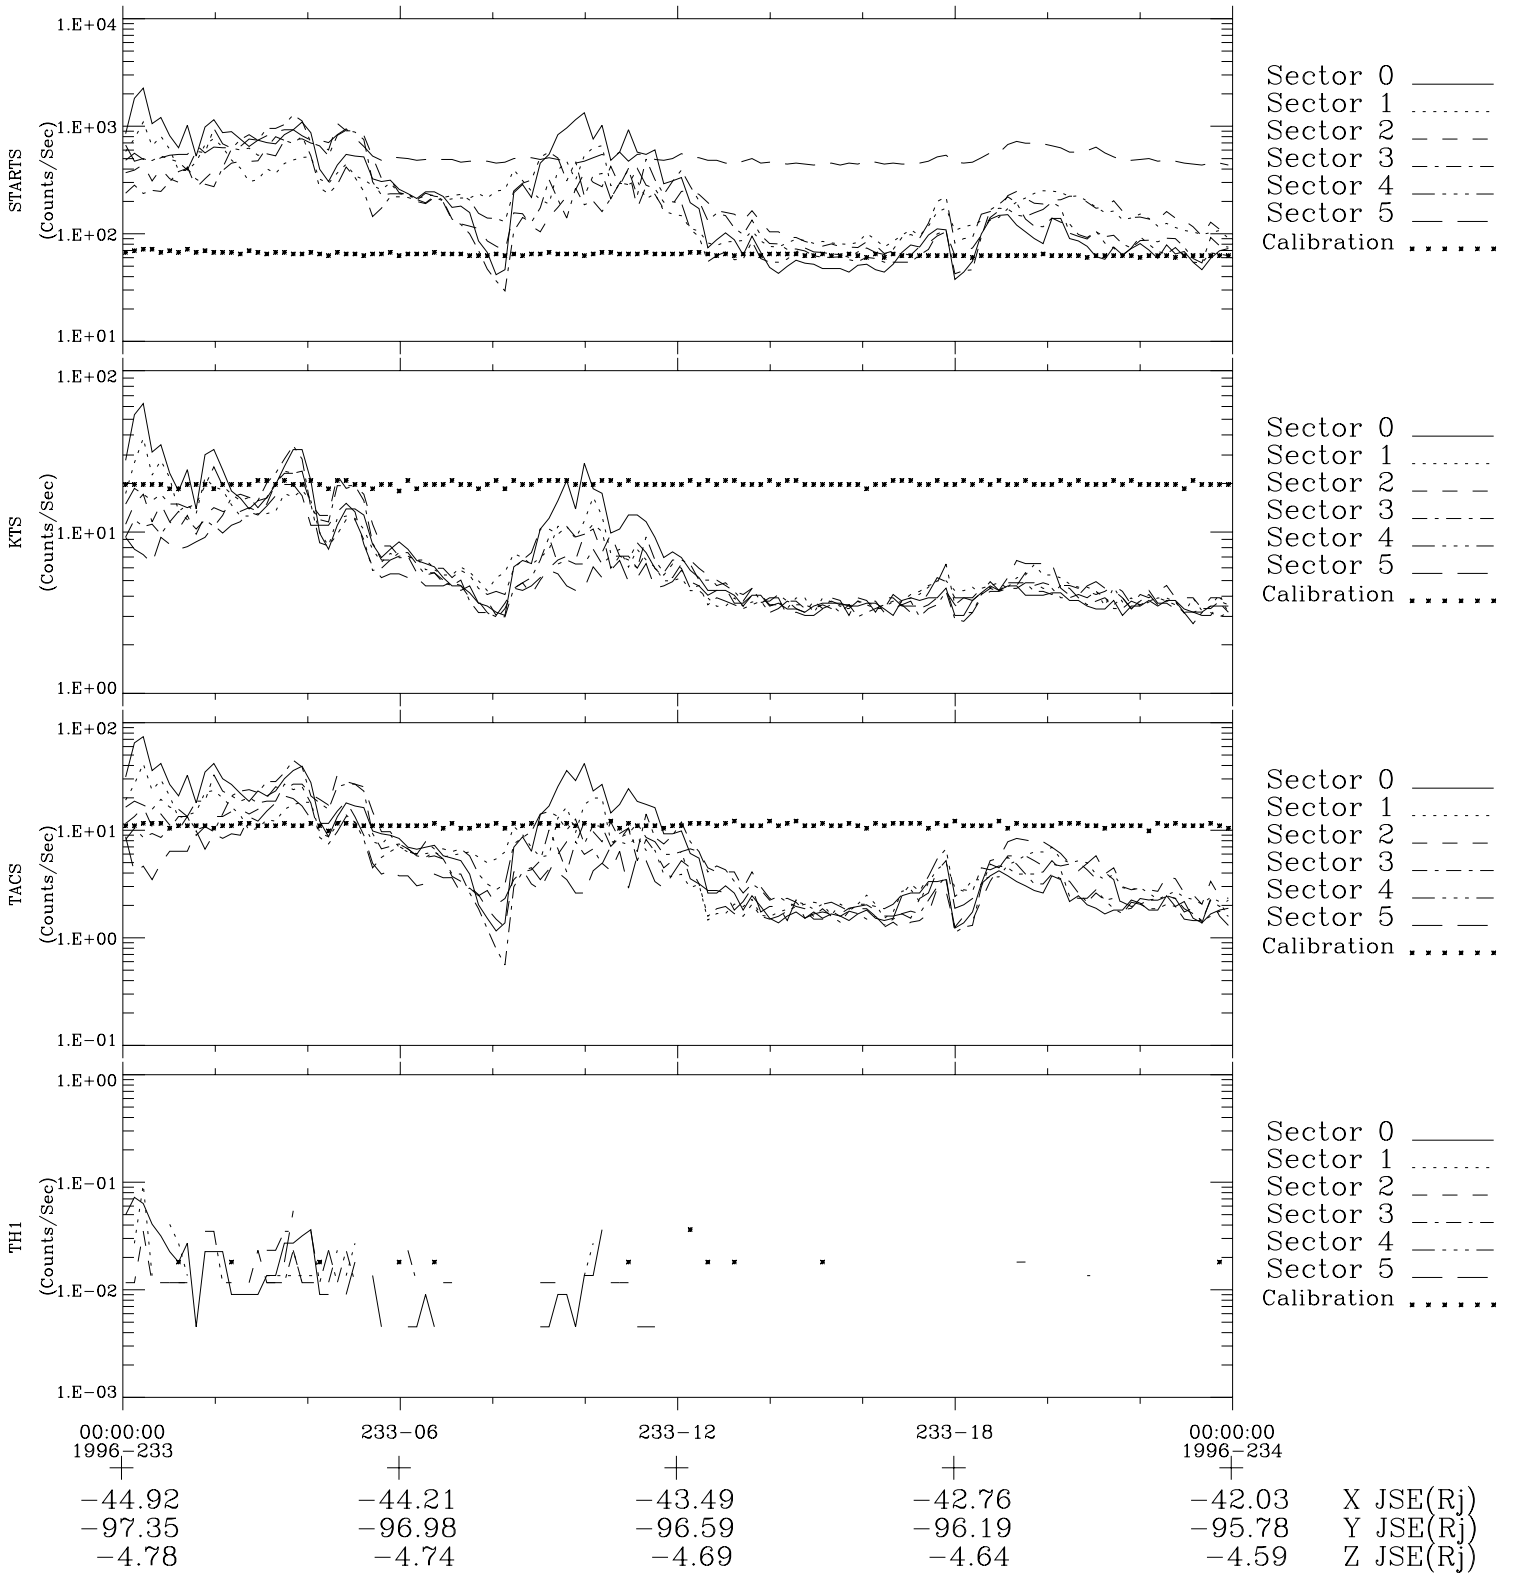

# Galileo EPD Real-Time Six-Sector 96233

Software Version: RTLINE\_R6 V 1.20  
Data Production: 06-03-00  
Plot Production: Fri Sep 14 08:43:11 2001

◇ = Jupiter look direction  
□ = Corotation look direction