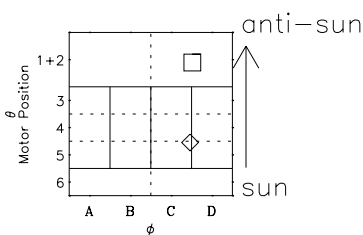

# Galileo EPD Real-Time Six-Sector 96233

Software Version: RTLINE\_R6 V 1.20  
Data Production: 06-03-00  
Plot Production: Fri Sep 14 08:43:11 2001

◇ = Jupiter look direction  
□ = Corotation look direction