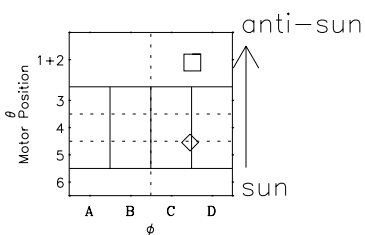

Galileo EPD Real-Time Six-Sector 96233

Software Version: RTLINE_R6 V 1.20
Data Production: 06-03-00
Plot Production: Fri Sep 14 08:43:10 2001

◇ = Jupiter look direction
□ = Corotation look direction