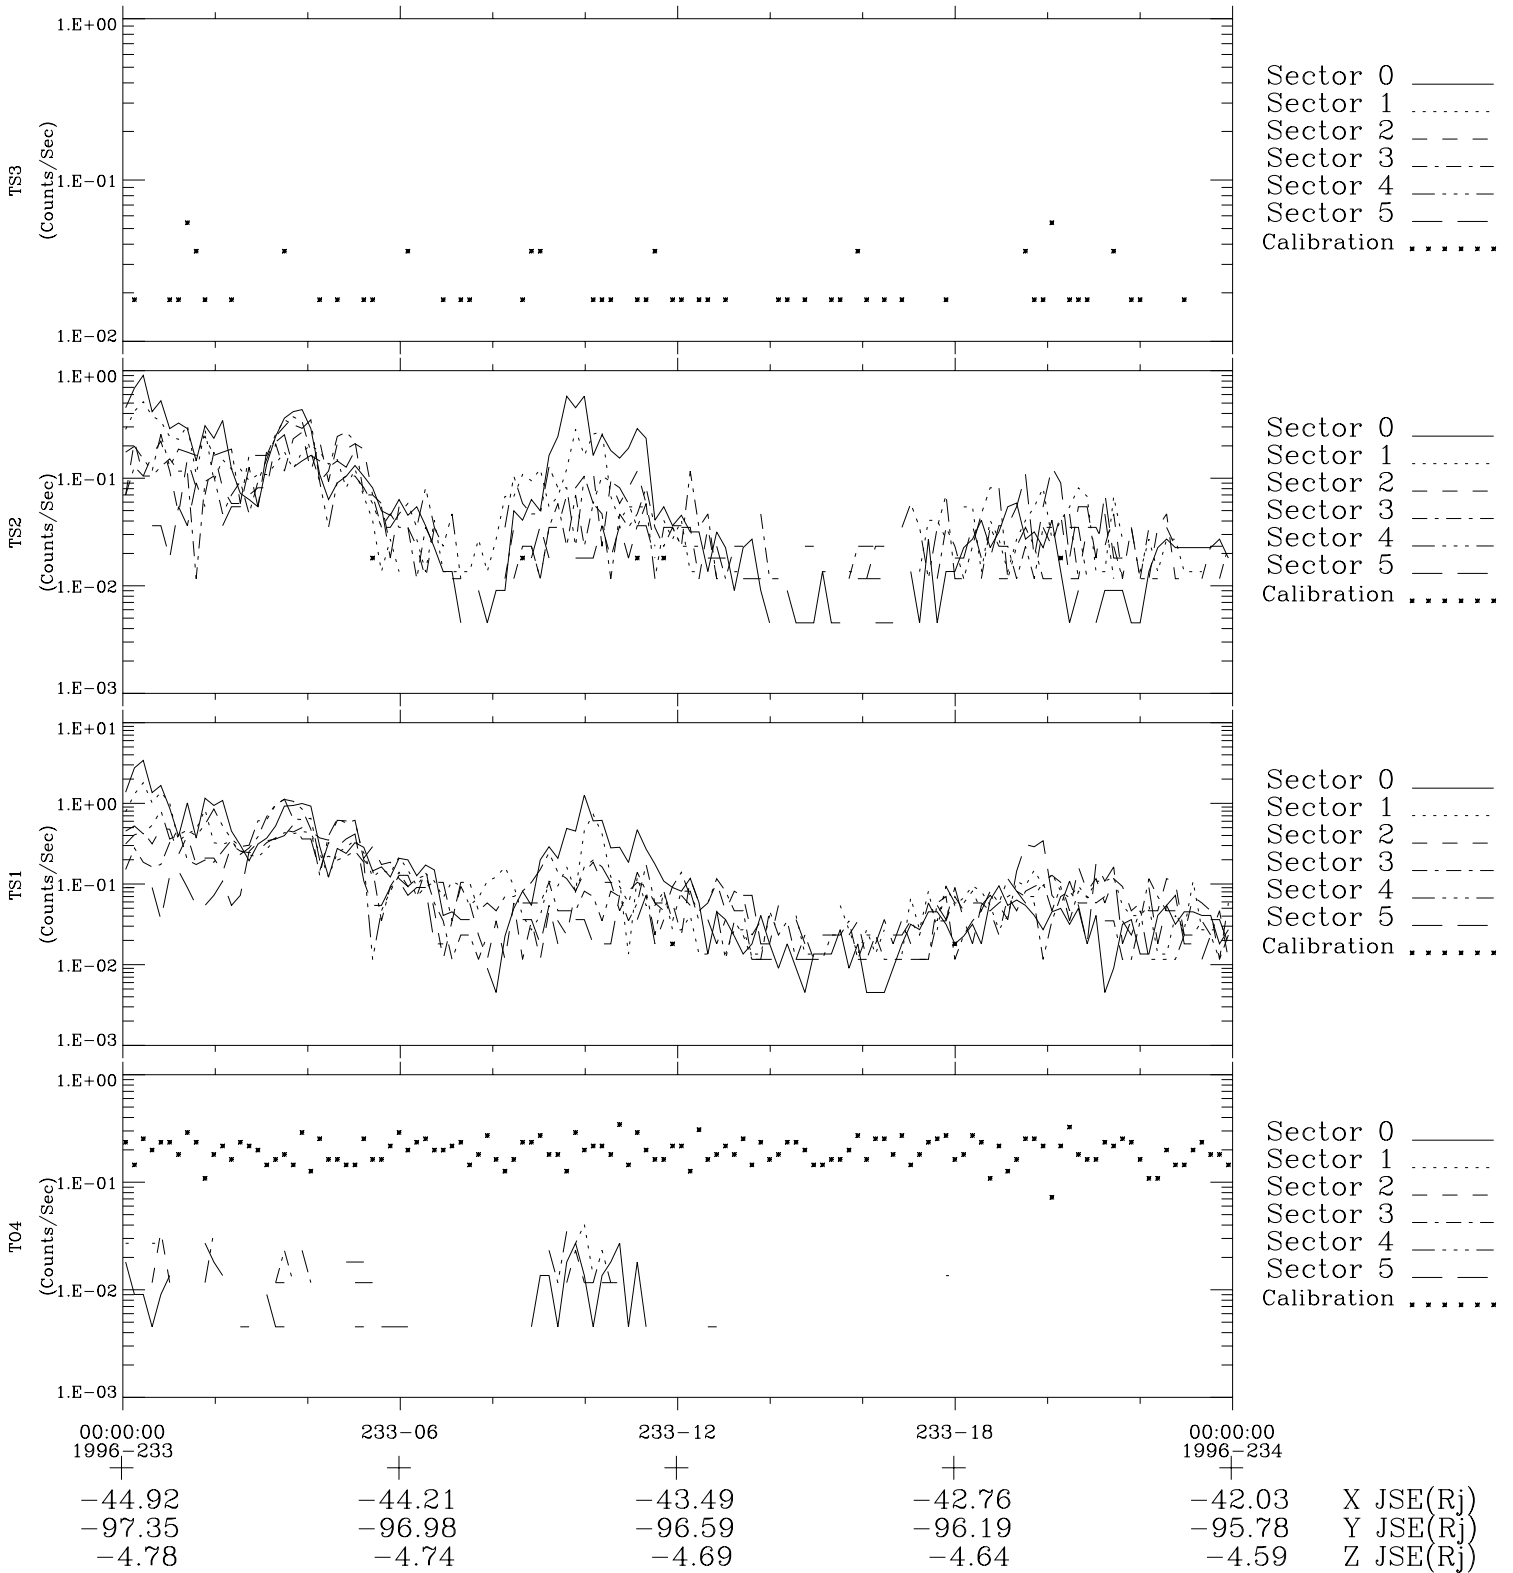

Galileo EPD Real-Time Six-Sector 96233

Software Version: RTLINE_R6 V 1.20
Data Production: 06-03-00
Plot Production: Fri Sep 14 08:43:10 2001

◇ = Jupiter look direction
□ = Corotation look direction