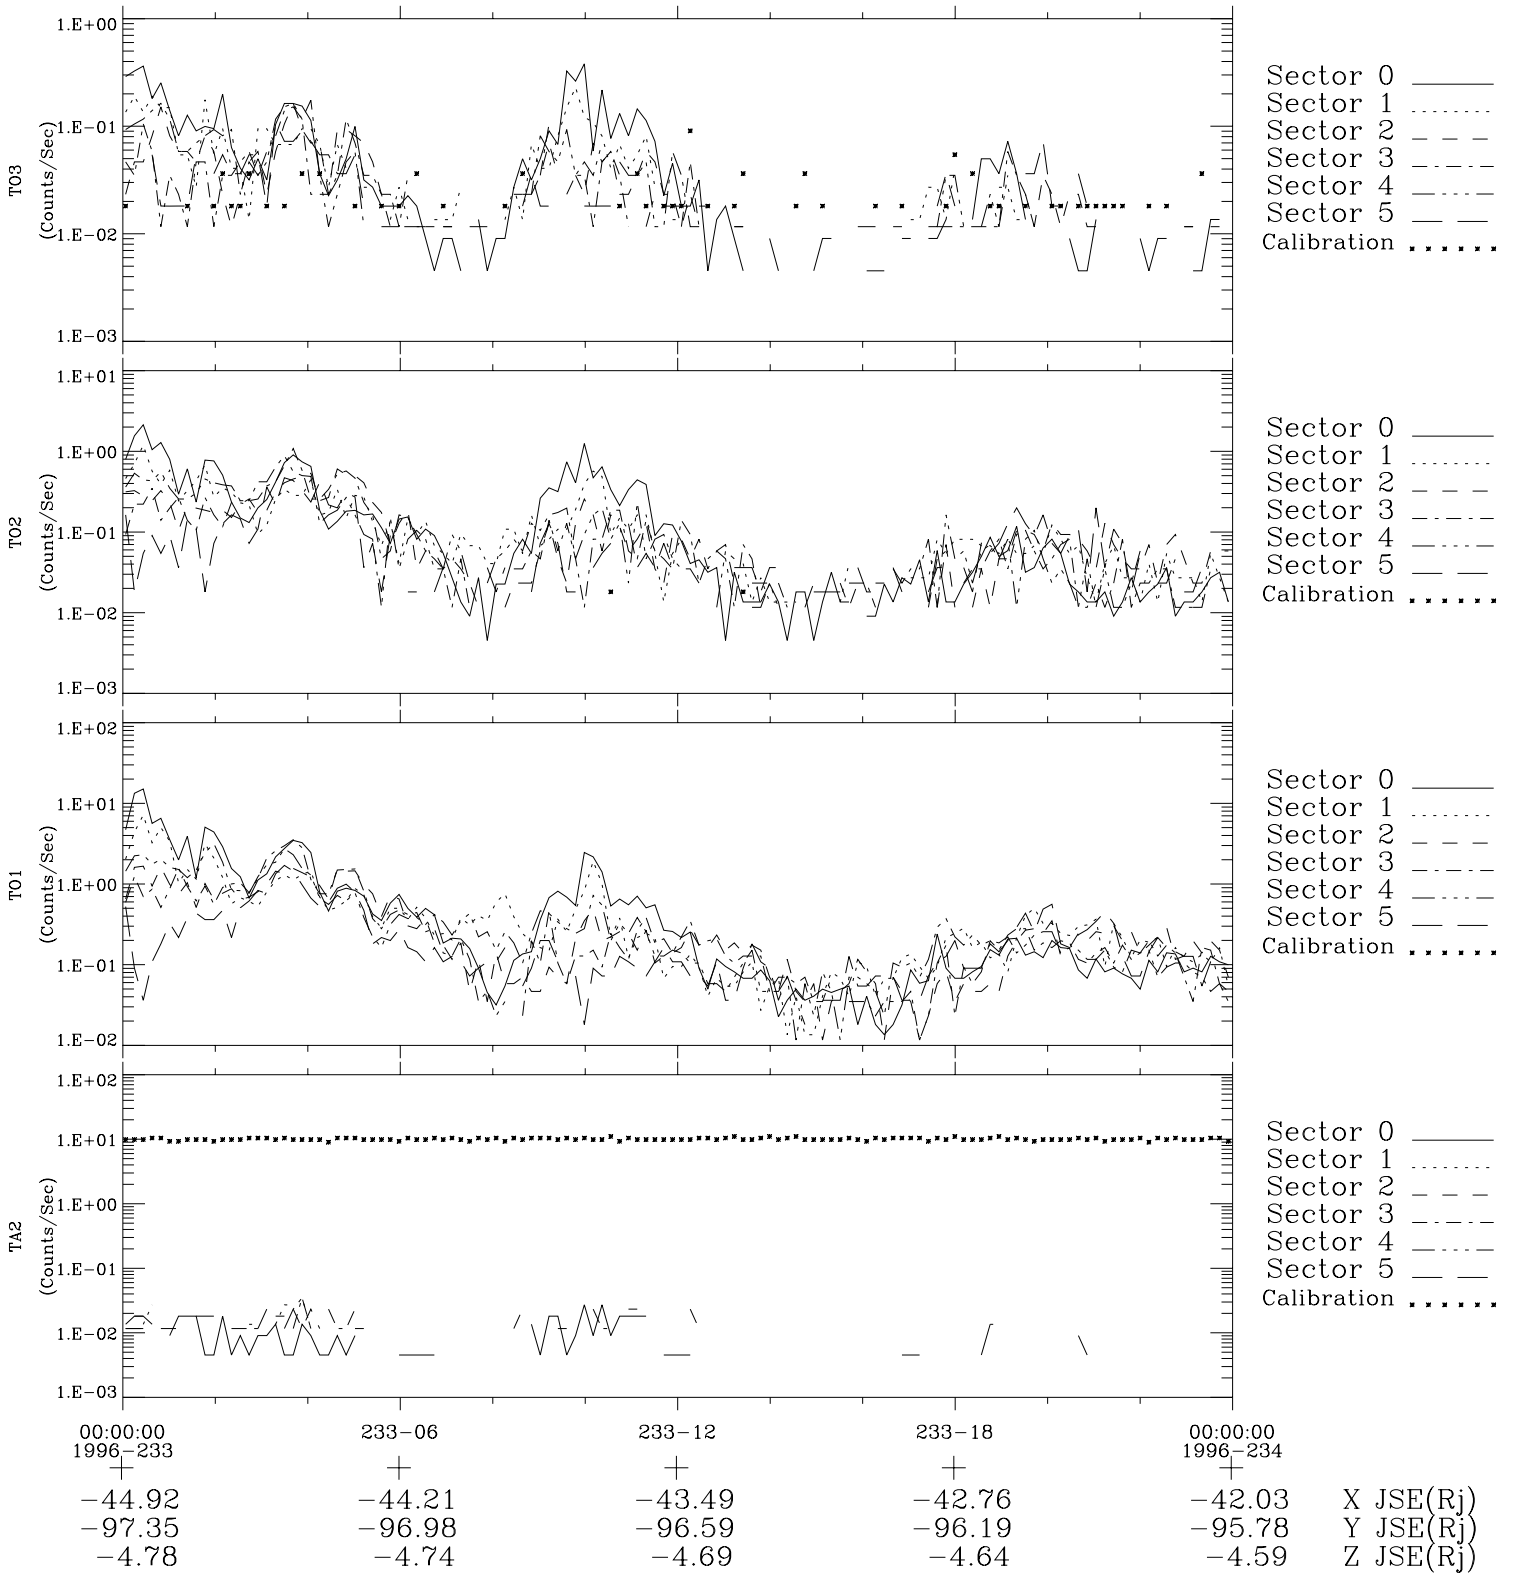

# Galileo EPD Real-Time Six-Sector 96233

Software Version: RTLINE\_R6 V 1.20  
Data Production: 06-03-00  
Plot Production: Fri Sep 14 08:43:09 2001

◇ = Jupiter look direction  
□ = Corotation look direction