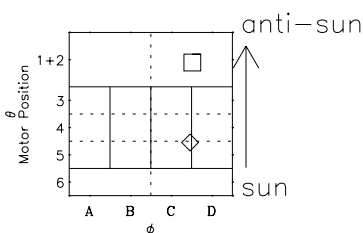

# Galileo EPD Real-Time Six-Sector 96233

Software Version: RTLINE\_R6 V 1.20  
Data Production: 06-03-00  
Plot Production: Fri Sep 14 08:43:09 2001

◇ = Jupiter look direction  
□ = Corotation look direction