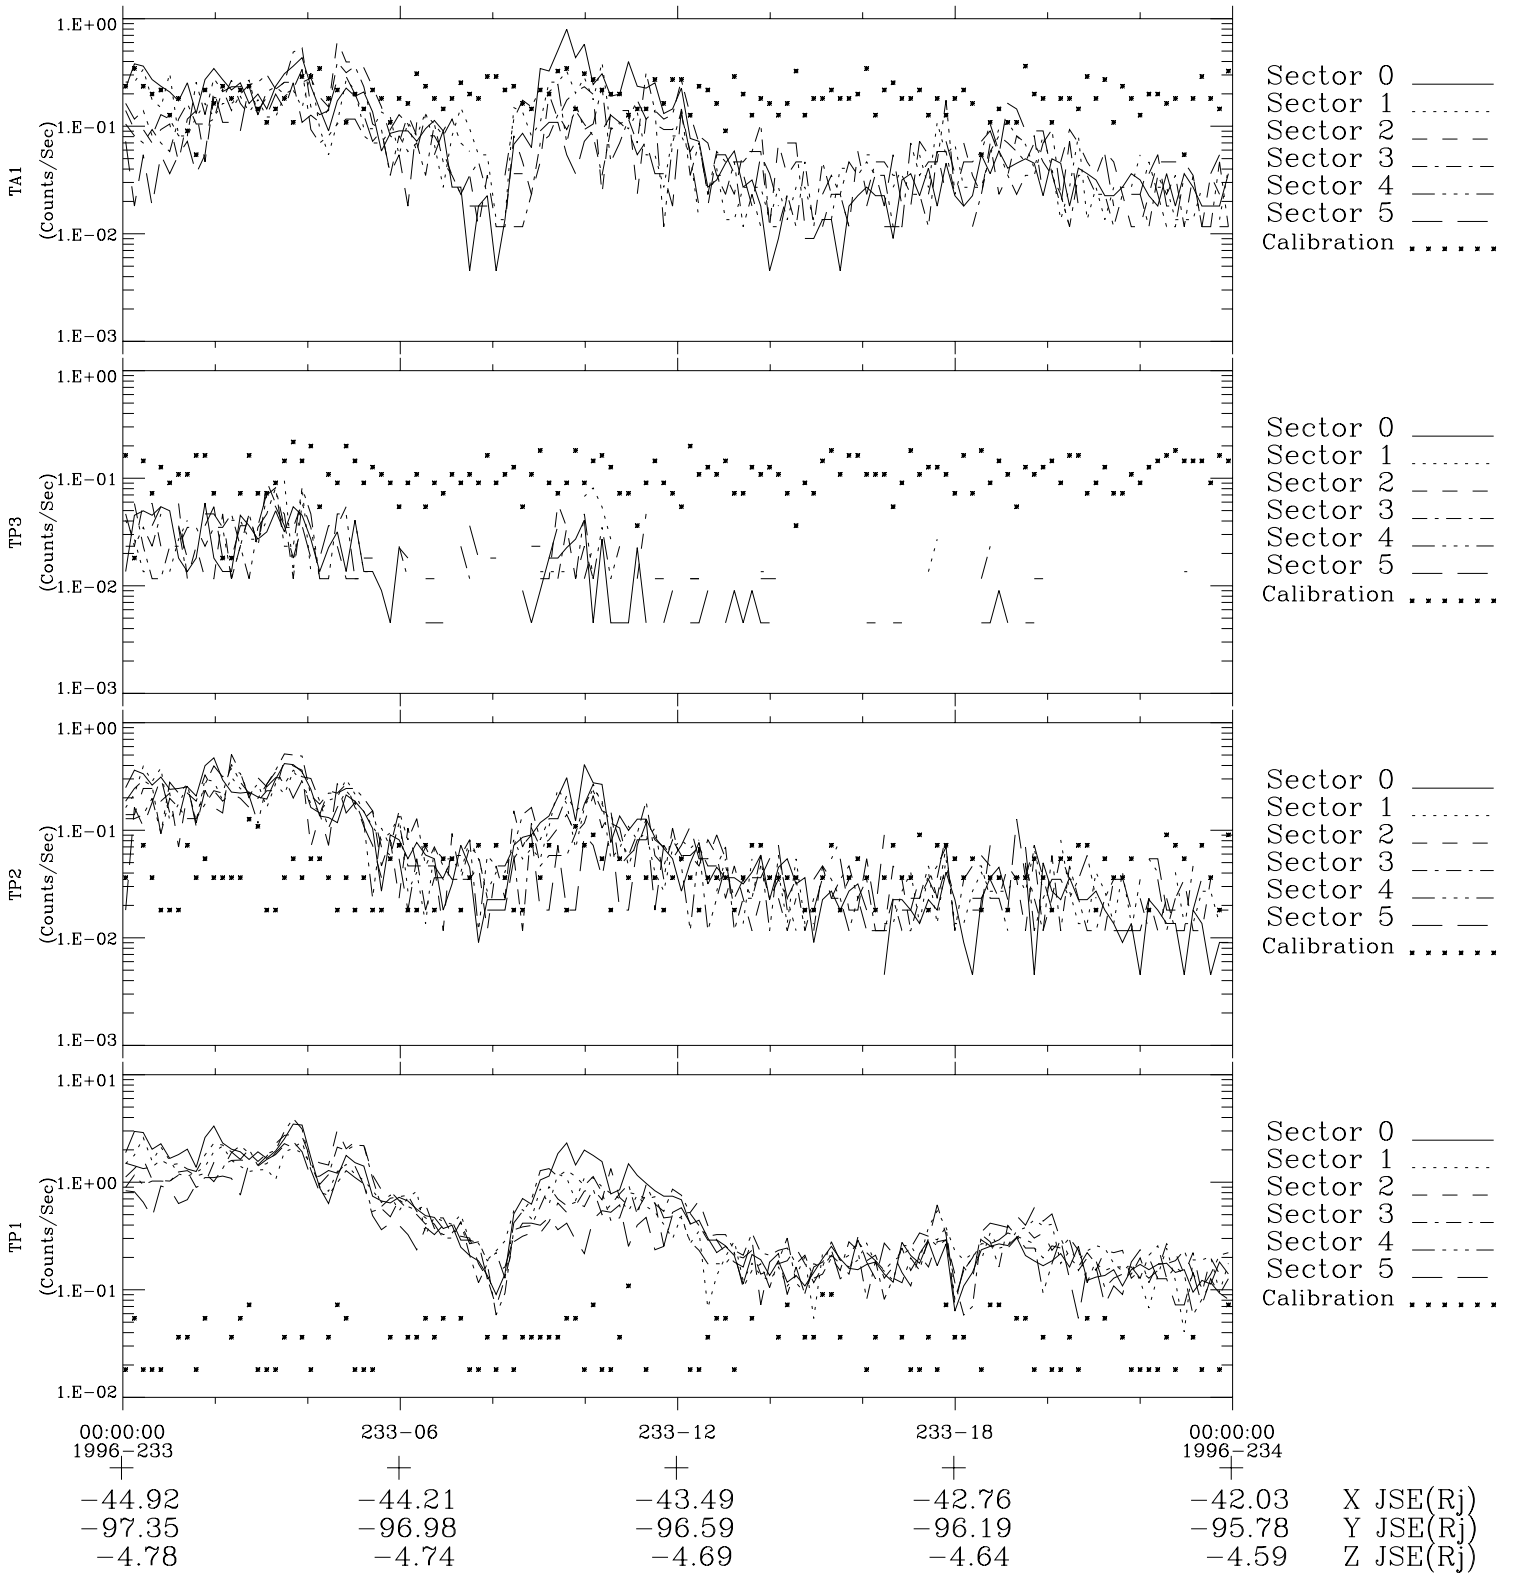

Galileo EPD Real-Time Six-Sector 96233

Software Version: RTLINE_R6 V 1.20
Data Production: 06-03-00
Plot Production: Fri Sep 14 08:43:09 2001

◇ = Jupiter look direction
□ = Corotation look direction