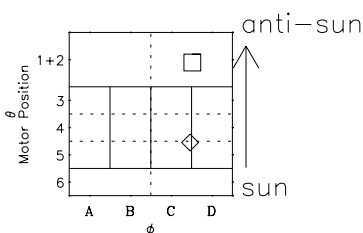

Galileo EPD Real-Time Six-Sector 96233

Software Version: RTLINE_R6 V 1.20
Data Production: 06-03-00
Plot Production: Fri Sep 14 08:43:09 2001

◇ = Jupiter look direction
□ = Corotation look direction