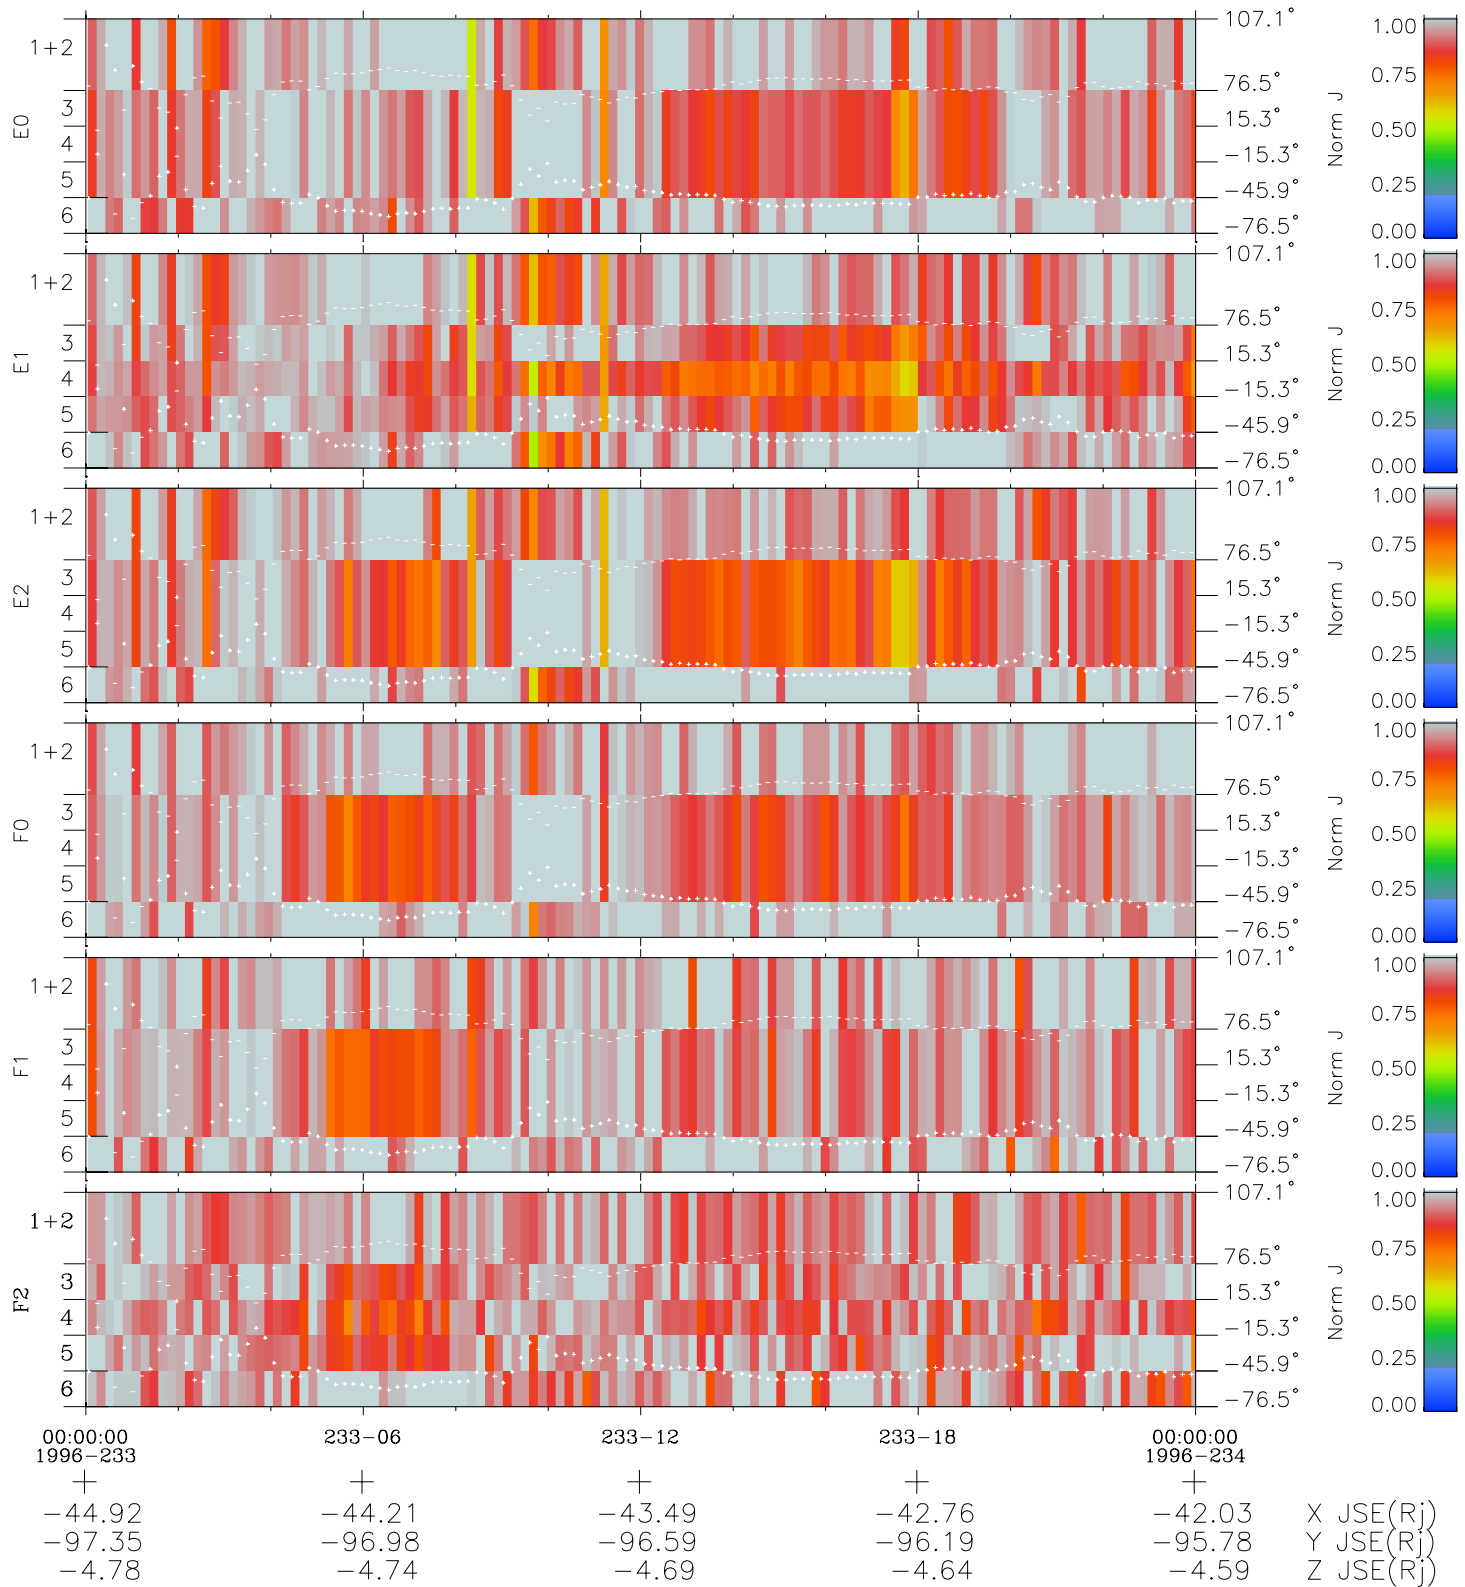

# Galileo EPD Real Elevation Anisotropies 96233

Software Version: RTELEV\_NORM V 1.20  
 Data Production: 06-03-00  
 Plot Production: Fri Sep 14 08:42:25 2001  
 Color File: wondr3  
 Geofactor File: 1.1

◇ = Jupiter look direction  
 □ = Corotation look direction