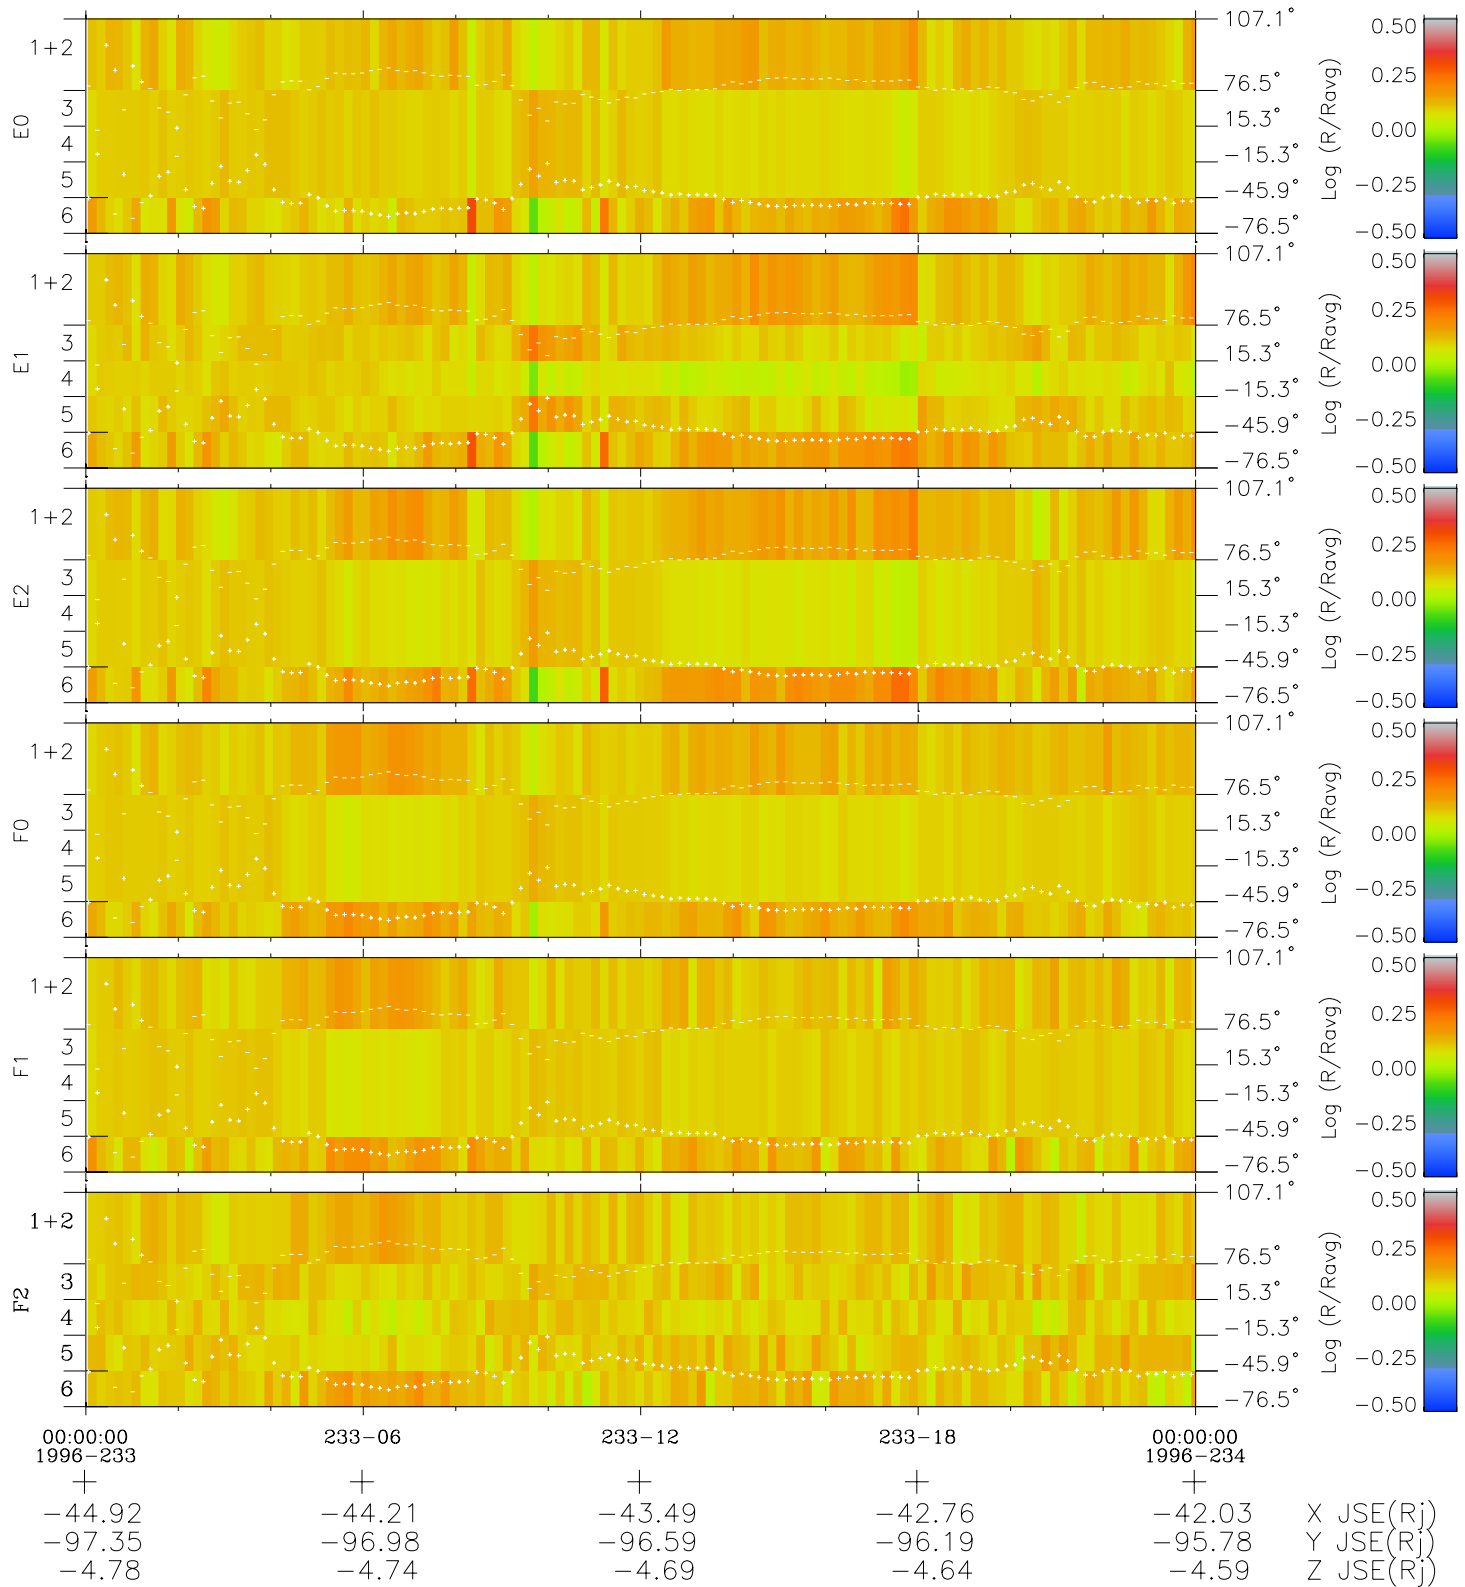

Galileo EPD Real Elevation Anisotropies 96233

Software Version: RTELEV_MEAN V 1.20
 Data Production: 06-03-00
 Plot Production: Fri Sep 14 08:42:01 2001
 Color File: wondr3
 Geofactor File: 1.1

- ◇ = Jupiter look direction
- = Corotation look direction