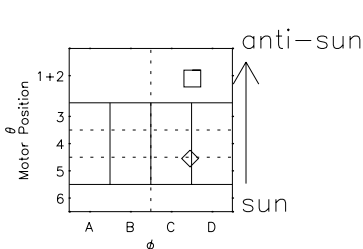

Galileo EPD Real Elevation Anisotropies 96233

Software Version: RTELEV_FLUX V 1.20
Data Production: 06-03-00
Plot Production: Fri Sep 14 08:42:14 2001
Color File: wondr3
Geofactor File: 1.1

00:00:00 1996-233	233-06	233-12	233-18	00:00:00 1996-234	
+	+	+	+	+	
-44.92	-44.21	-43.49	-42.76	-42.03	X JSE(R _j)
-97.35	-96.98	-96.59	-96.19	-95.78	Y JSE(R _j)
-4.78	-4.74	-4.69	-4.64	-4.59	Z JSE(R _j)

◇ = Jupiter look direction
□ = Corotation look direction