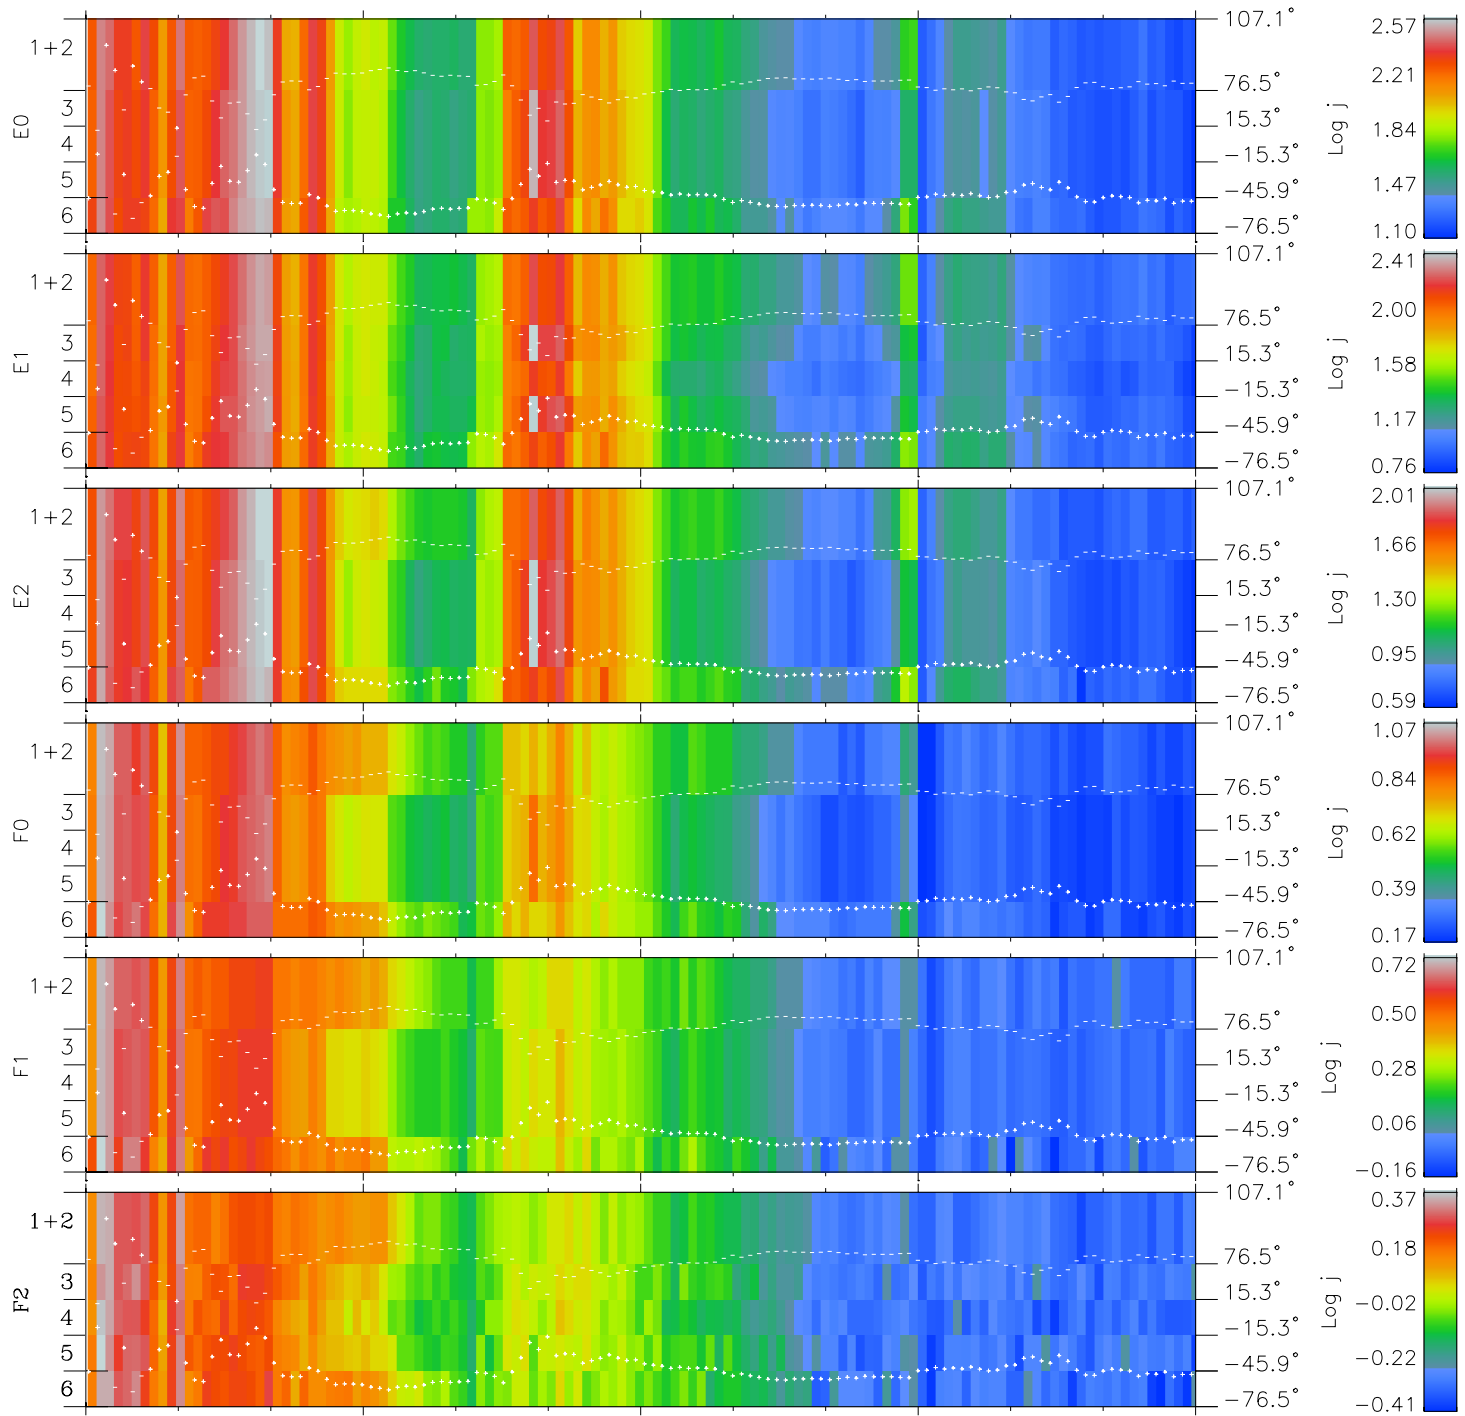

Galileo EPD Real Elevation Anisotropies 96233

Software Version: RTELEV_FLUX V 1.20
Data Production: 06-03-00
Plot Production: Fri Sep 14 08:42:14 2001
Color File: wondr3
Geofactor File: 1.1

00:00:00 1996-233	233-06	233-12	233-18	00:00:00 1996-234	
+	+	+	+	+	
-44.92	-44.21	-43.49	-42.76	-42.03	X JSE(R _j)
-97.35	-96.98	-96.59	-96.19	-95.78	Y JSE(R _j)
-4.78	-4.74	-4.69	-4.64	-4.59	Z JSE(R _j)

◇ = Jupiter look direction
□ = Corotation look direction