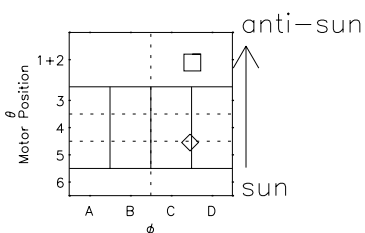

Galileo EPD Real Elevation Anisotropies 96233

Software Version: RTELEV_NORM V 1.20
Data Production: 06-03-00
Plot Production: Fri Sep 14 08:42:20 2001
Color File: wondr3
Geofactor File: 1.1

00:00:00 1996-233	233-06	233-12	233-18	00:00:00 1996-234	
+	+	+	+	+	X JSE(R _j)
-44.92	-44.21	-43.49	-42.76	-42.03	Y JSE(R _j)
-97.35	-96.98	-96.59	-96.19	-95.78	Z JSE(R _j)
-4.78	-4.74	-4.69	-4.64	-4.59	

- ◇ = Jupiter look direction
- = Corotation look direction