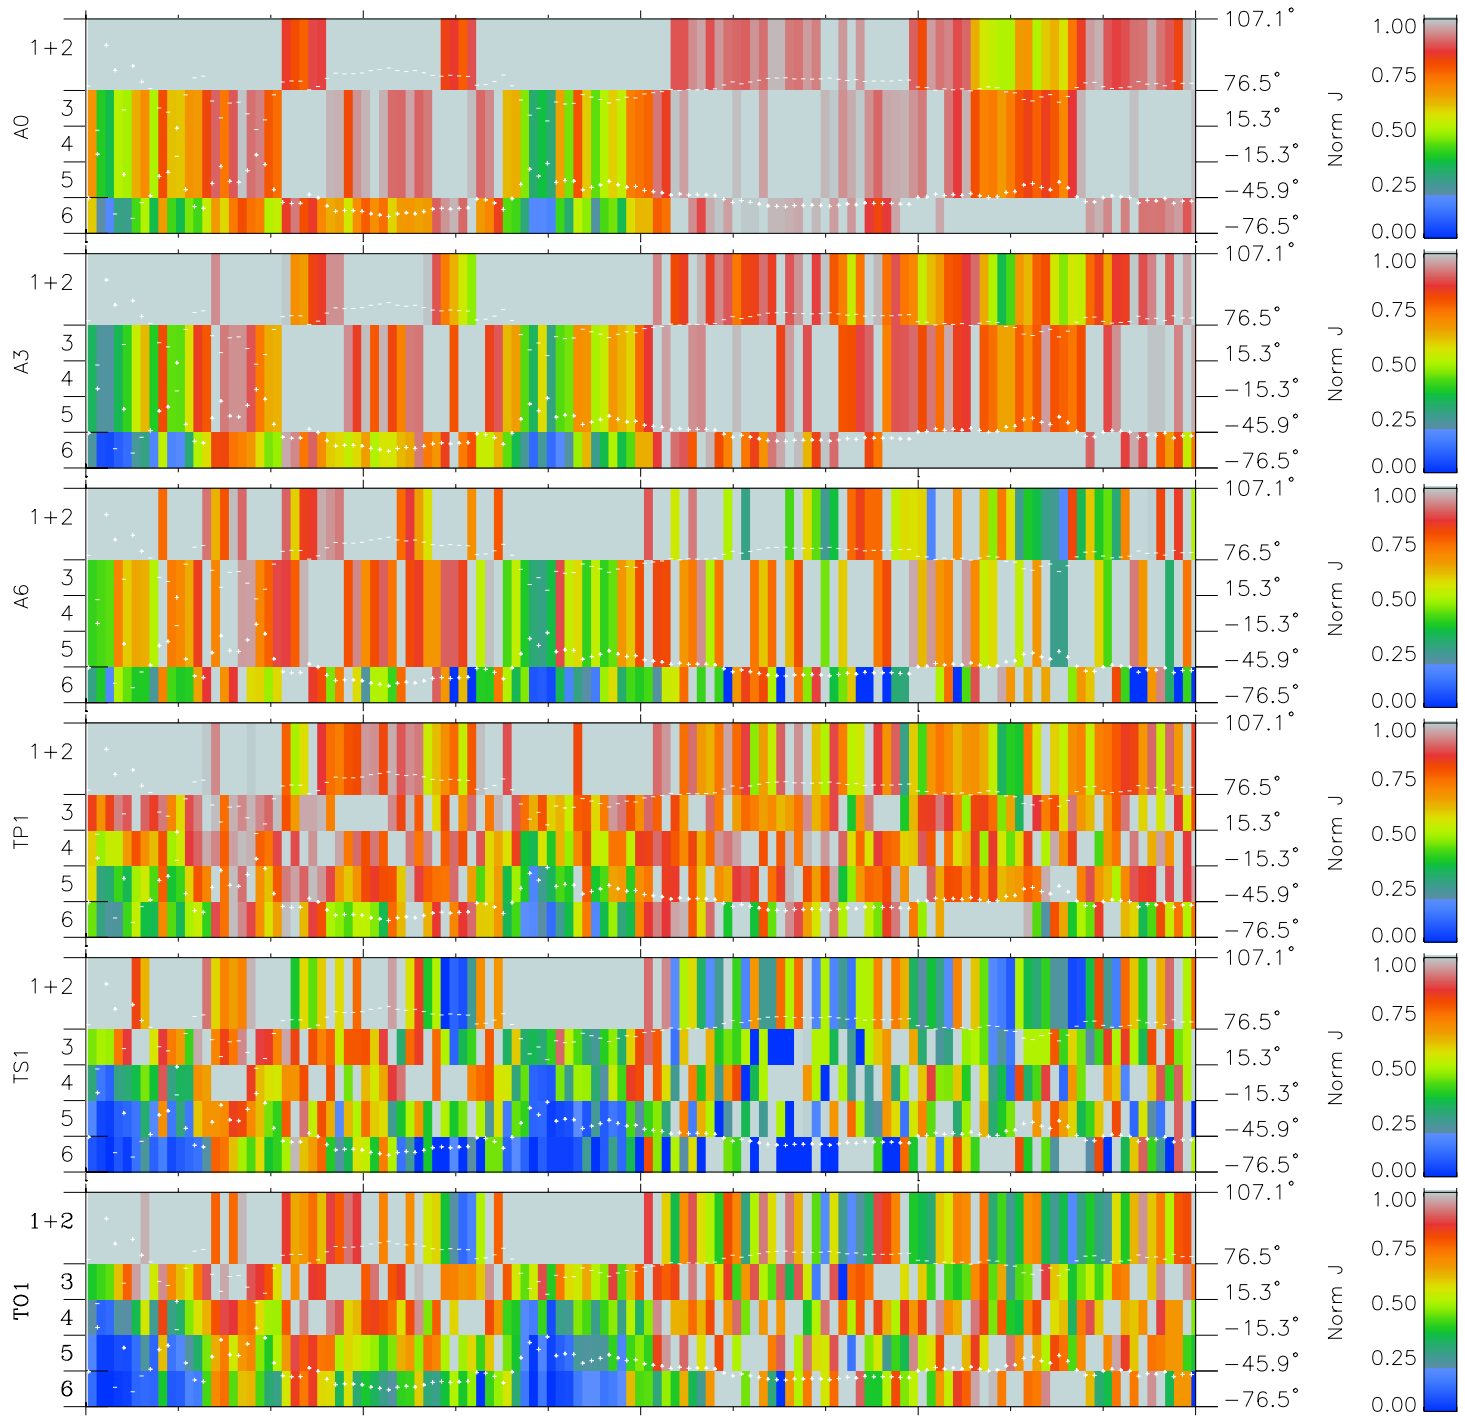

Galileo EPD Real Elevation Anisotropies 96233

Software Version: RTELEV_NORM V 1.20
Data Production: 06-03-00
Plot Production: Fri Sep 14 08:42:20 2001
Color File: wondr3
Geofactor File: 1.1

00:00:00 1996-233	233-06	233-12	233-18	00:00:00 1996-234	
+	+	+	+	+	X JSE(R _j)
-44.92	-44.21	-43.49	-42.76	-42.03	Y JSE(R _j)
-97.35	-96.98	-96.59	-96.19	-95.78	Z JSE(R _j)
-4.78	-4.74	-4.69	-4.64	-4.59	

- ◇ = Jupiter look direction
- = Corotation look direction