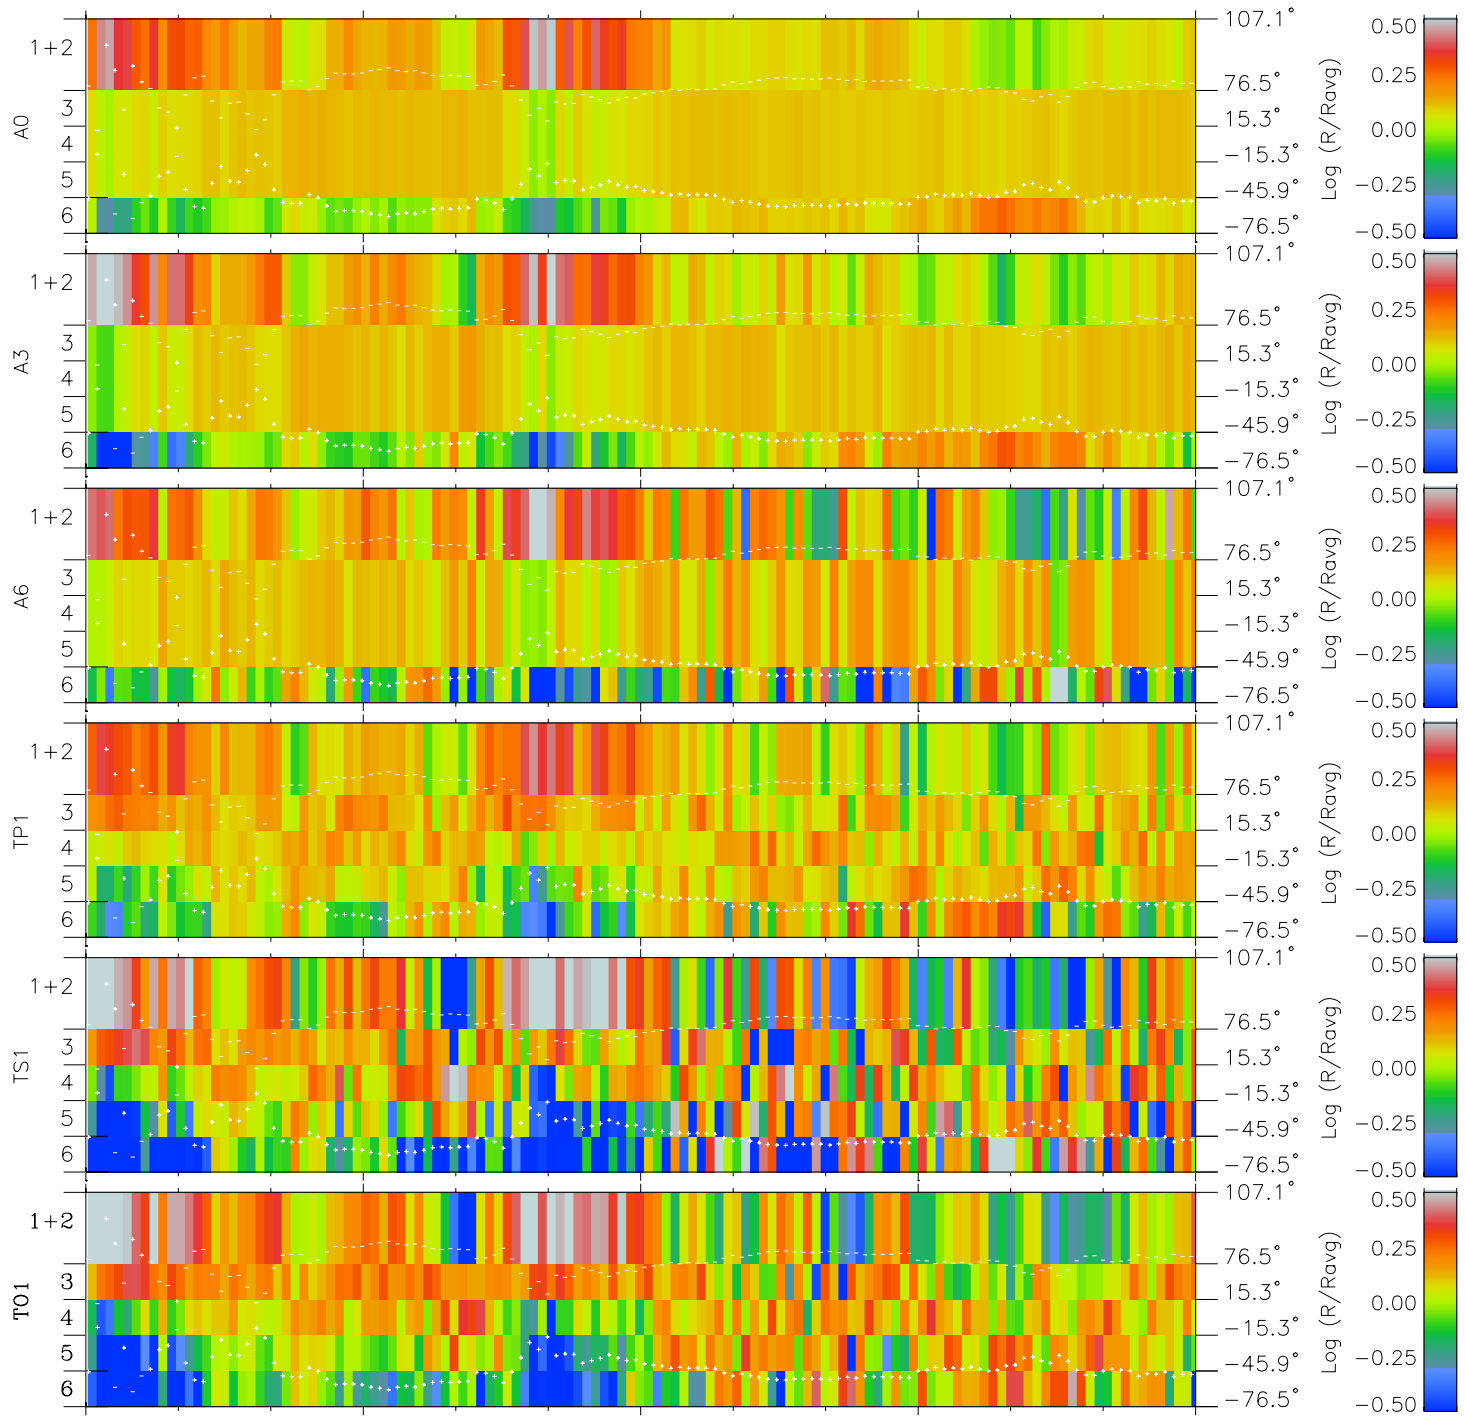

# Galileo EPD Real Elevation Anisotropies 96233

Software Version: RTELEV\_MEAN V 1.20  
 Data Production: 06-03-00  
 Plot Production: Fri Sep 14 08:41:55 2001  
 Color File: wondr3  
 Geofactor File: 1.1

00:00:00 1996-233	233-06	233-12	233-18	00:00:00 1996-234	
+	+	+	+	+	
-44.92	-44.21	-43.49	-42.76	-42.03	X JSE( $R_j$ )
-97.35	-96.98	-96.59	-96.19	-95.78	Y JSE( $R_j$ )
-4.78	-4.74	-4.69	-4.64	-4.59	Z JSE( $R_j$ )

- ◇ = Jupiter look direction
- = Corotation look direction